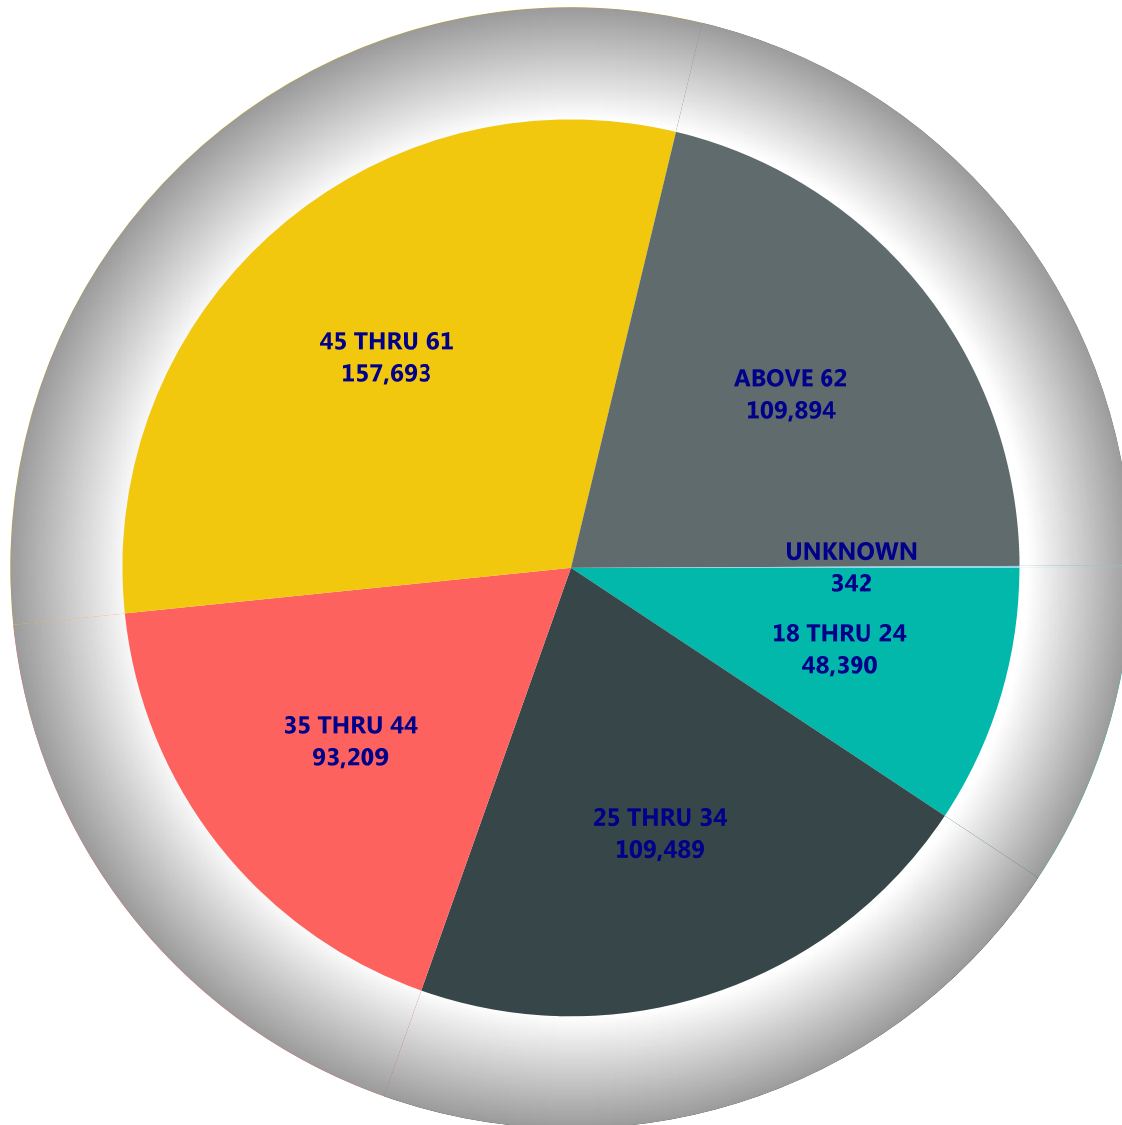

Political Groups:

- C - ALASKA CONSTITUTION PARTY
- E - AMERICAN DELTA PARTY OF ALASKA
- G - GREEN PARTY OF ALASKA
- O - PROGRESSIVE PARTY OF ALASKA
- P - PATRIOT'S PARTY OF ALASKA
- T - TWELVE VISIONS PARTY OF ALASKA
- V - VETERANS PARTY OF ALASKA
- W - UCES' CLOWNS PARTY

Other:

- N - NONPARTISAN
- U - UNDECLARED

Political Parties are those parties that have gained recognized political party status under Alaska Statutes 15.60.010(25) or by court order.

Political Groups are those groups that have applied for party status but have not met the qualifications to be a recognized political party under Alaska Statutes 15.60.010(24).

AGEGROUP	OTHER				RECOGNIZED POLITICAL PARTIES				OTHER		POLITICAL GROUPS							
	TOTAL	M	F	U	D	A	R	L	N	U	V	T	G	O	P	W	E	C
18 THRU 19	8325	4112	4128	85	1088	292	1611	121	885	4277	7	2	26	2		3		11
20	6336	3106	3111	119	762	231	1194	112	756	3240	5	1	26			1		8
21	7708	3809	3668	231	940	294	1450	146	970	3862	4	2	29	1				10
22 THRU 24	26021	12862	12684	475	3345	1041	5366	518	3278	12323	27	4	82	1	1	1	1	33
25 THRU 34	109489	54454	53882	1153	14897	3455	24804	2566	14898	48073	261	11	374	5	7	19	2	117
35 THRU 44	93209	47420	45299	490	12694	3103	24630	1621	13594	36835	240	5	405	2	7	7	1	65
45 THRU 54	88770	45321	43060	389	11911	2977	28340	967	12996	31004	202	1	298		4	1	1	68
55 THRU 59	49677	25142	24343	192	7497	1703	15444	445	8592	15700	112	2	143		2			37
60 THRU 61	19246	9684	9504	58	3131	634	5709	175	3759	5729	37		61		1			10
62 THRU 64	27059	13931	13040	88	4783	829	7523	221	5690	7855	55	2	88		1	1		11
65 THRU 74	57395	30105	27150	140	10372	1533	16286	343	13372	15224	116		128	1		2	1	17
ABOVE 75	25440	12205	13177	58	4757	761	8536	95	5629	5597	40		23					2
UNKNOWN	342	180	135	27	30	13	49	15	44	185			5		1			
Total	519017	262331	253181	3505	76207	16866	140942	7345	84463	189904	1106	30	1688	12	24	35	6	389

Voters By Age Group

Voters By Party