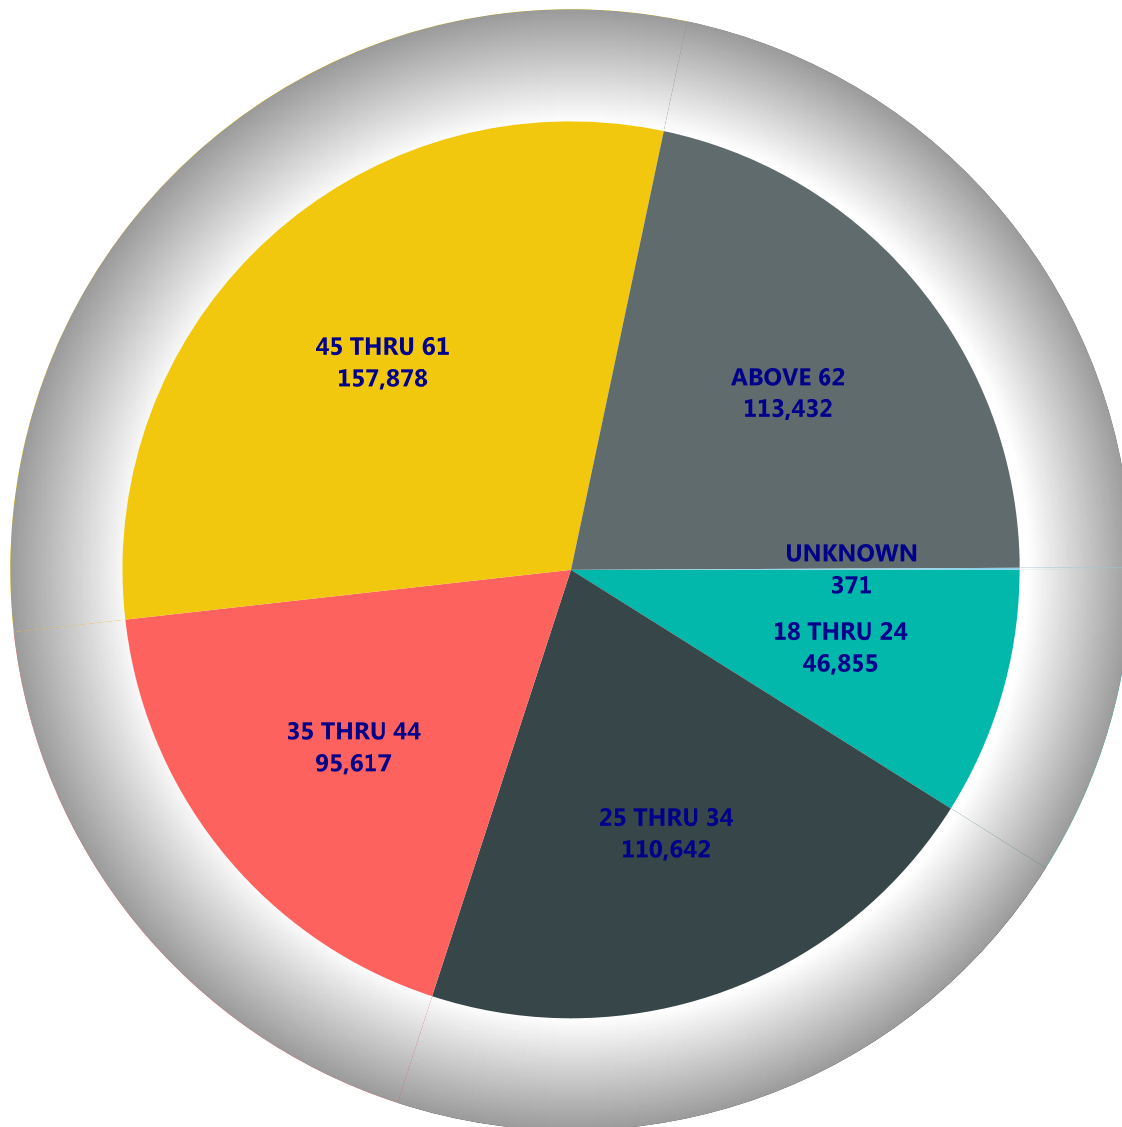

Political Groups:

- C - ALASKA CONSTITUTION PARTY
- E - MODERATE PARTY OF ALASKA
- G - GREEN PARTY OF ALASKA
- O - PROGRESSIVE PARTY OF ALASKA
- P - PATRIOT'S PARTY OF ALASKA
- T - TWELVE VISIONS PARTY OF ALASKA
- V - VETERANS PARTY OF ALASKA
- W - UCES' CLOWNS PARTY

Other:

- N - NONPARTISAN
- U - UNDECLARED

Political Parties are those parties that have gained recognized political party status under Alaska Statutes 15.60.010(25) or by court order.

Political Groups are those groups that have applied for party status but have not met the qualifications to be a recognized political party under Alaska Statutes 15.60.010(24).

AGEGROUP	OTHER				RECOGNIZED POLITICAL PARTIES				OTHER		POLITICAL GROUPS							
	TOTAL	M	F	U	A	R	D	L	U	N	G	O	V	P	T	W	C	E
18 THRU 19	7444	3649	3709	86	258	1396	940	111	3905	793	16	2	5	2	2	2	12	
20	6043	2996	2992	55	235	1135	744	97	3104	682	29		3		2	3	9	
21	7440	3685	3550	205	247	1413	881	149	3751	947	37	1	6		1		7	
22 THRU 24	25928	12787	12640	501	1022	5249	3302	515	12461	3213	93		30		3	2	37	1
25 THRU 34	110642	54983	54479	1180	3539	24801	14980	2644	48786	15068	378	7	266	12	16	20	121	4
35 THRU 44	95617	48543	46568	506	3149	24963	12905	1722	38135	13970	412	3	257	7	6	12	75	1
45 THRU 54	88504	45196	42910	398	3020	28117	11835	980	31040	12924	294		207	8	2	1	74	2
55 THRU 59	49889	25293	24415	181	1697	15606	7323	477	15969	8515	146		116	2	2		36	
60 THRU 61	19485	9792	9618	75	663	5718	3161	163	5910	3759	64		34	1	1		11	
62 THRU 64	27299	13975	13241	83	862	7754	4740	223	8003	5566	84		51	2	2	1	11	
65 THRU 74	59688	31291	28249	148	1633	16744	10743	377	15989	13908	140	1	127	1	1	2	21	1
ABOVE 75	26445	12746	13639	60	786	8863	4843	102	5916	5866	24		43				2	
UNKNOWN	371	190	147	34	13	52	31	15	209	46	5							
Total	524795	265126	256157	3512	17124	141811	76428	7575	193178	85257	1722	14	1145	35	38	43	416	9

Voters By Age Group

Voters By Party