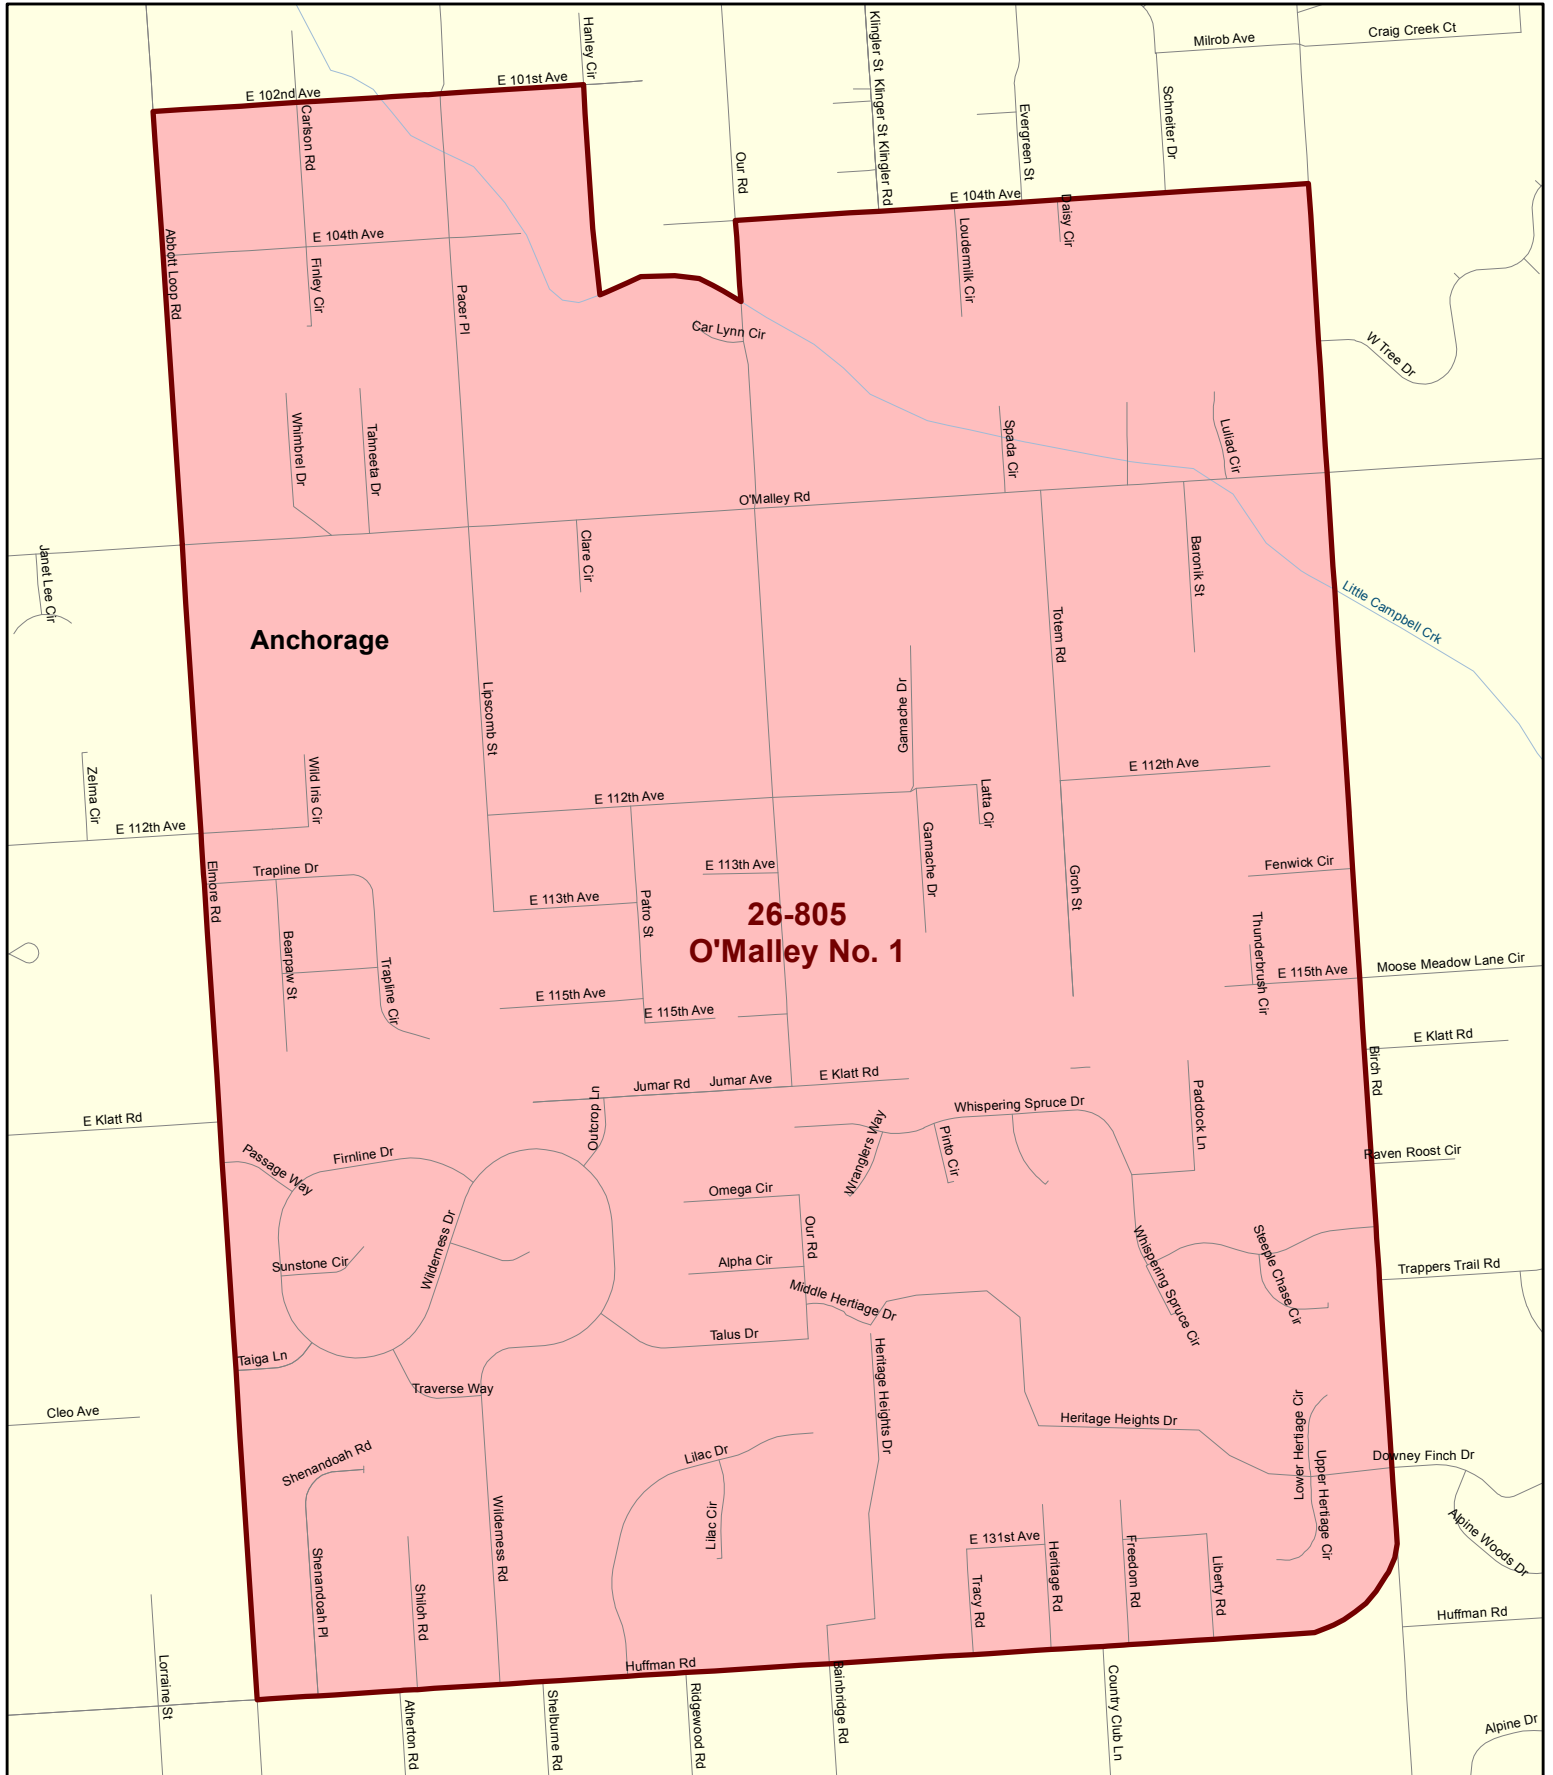

Voting Precinct 26-805 O'Malley No. 1

Redistricting Plan July 14, 2013