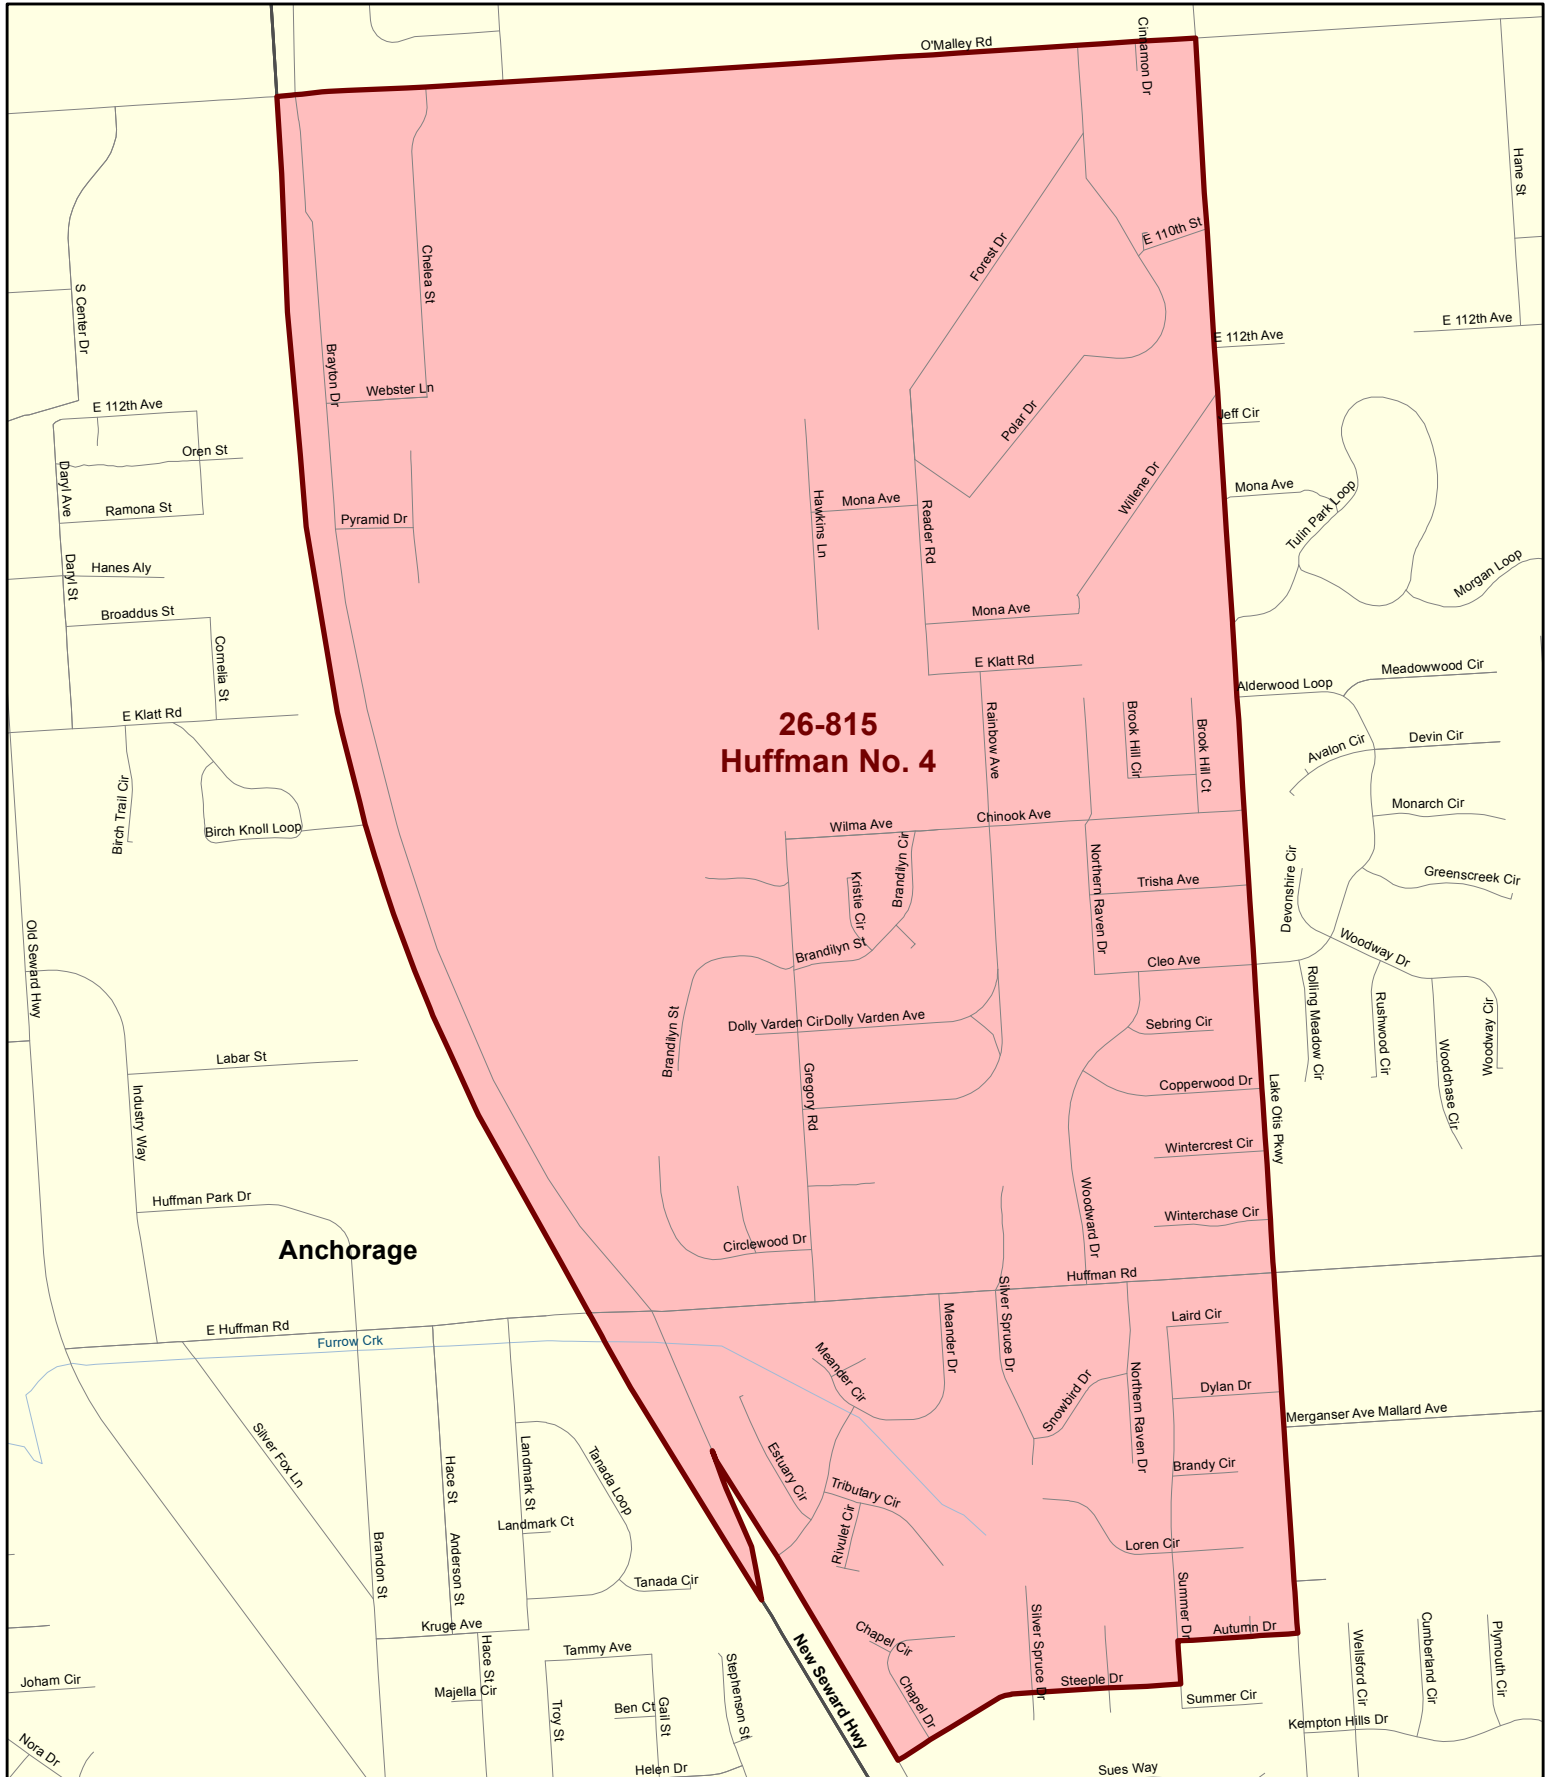

Voting Precinct 26-815 Huffman No. 4

Redistricting Plan July 14, 2013