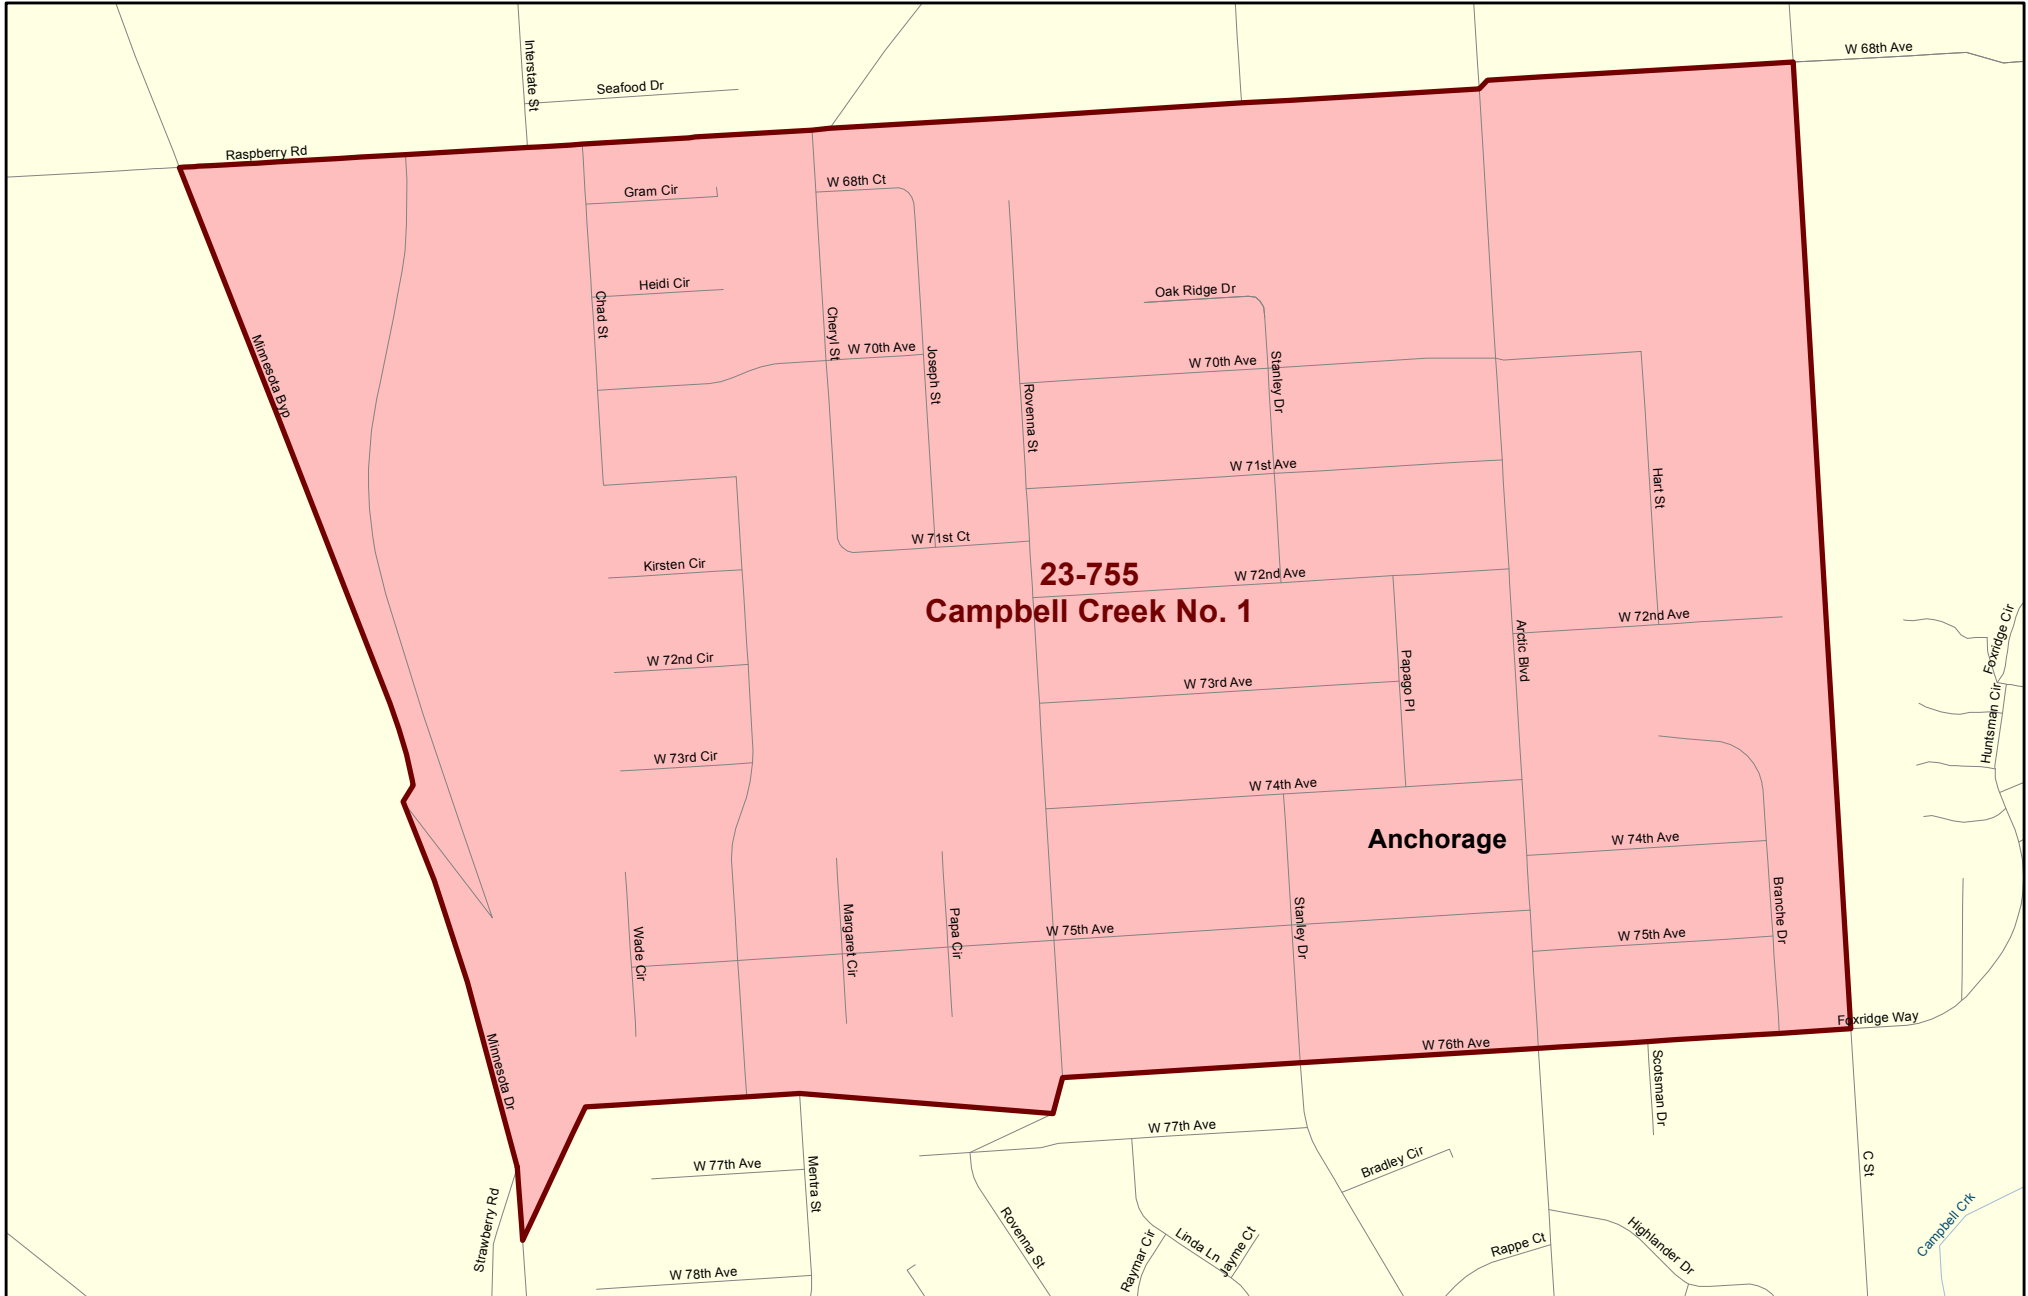

House District 23

Redistricting Plan July 14, 2013

Voting Precinct 23-735 Northwood

Redistricting Plan July 14, 2013

Voting Precinct 23-740 Arctic

Redistricting Plan July 14, 2013

Voting Precinct 23-745 Midtown No. 3

Redistricting Plan July 14, 2013

Voting Precinct 23-750 Taku

Redistricting Plan July 14, 2013

Voting Precinct 23-755 Campbell Creek No. 1

Redistricting Plan July 14, 2013

Voting Precinct 23-760 Campbell Creek No. 2

Redistricting Plan July 14, 2013

Voting Precinct 23-765 Campbell Creek No. 3

Redistricting Plan July 14, 2013

Voting Precinct 23-770 Dimond No. 2

Redistricting Plan July 14, 2013