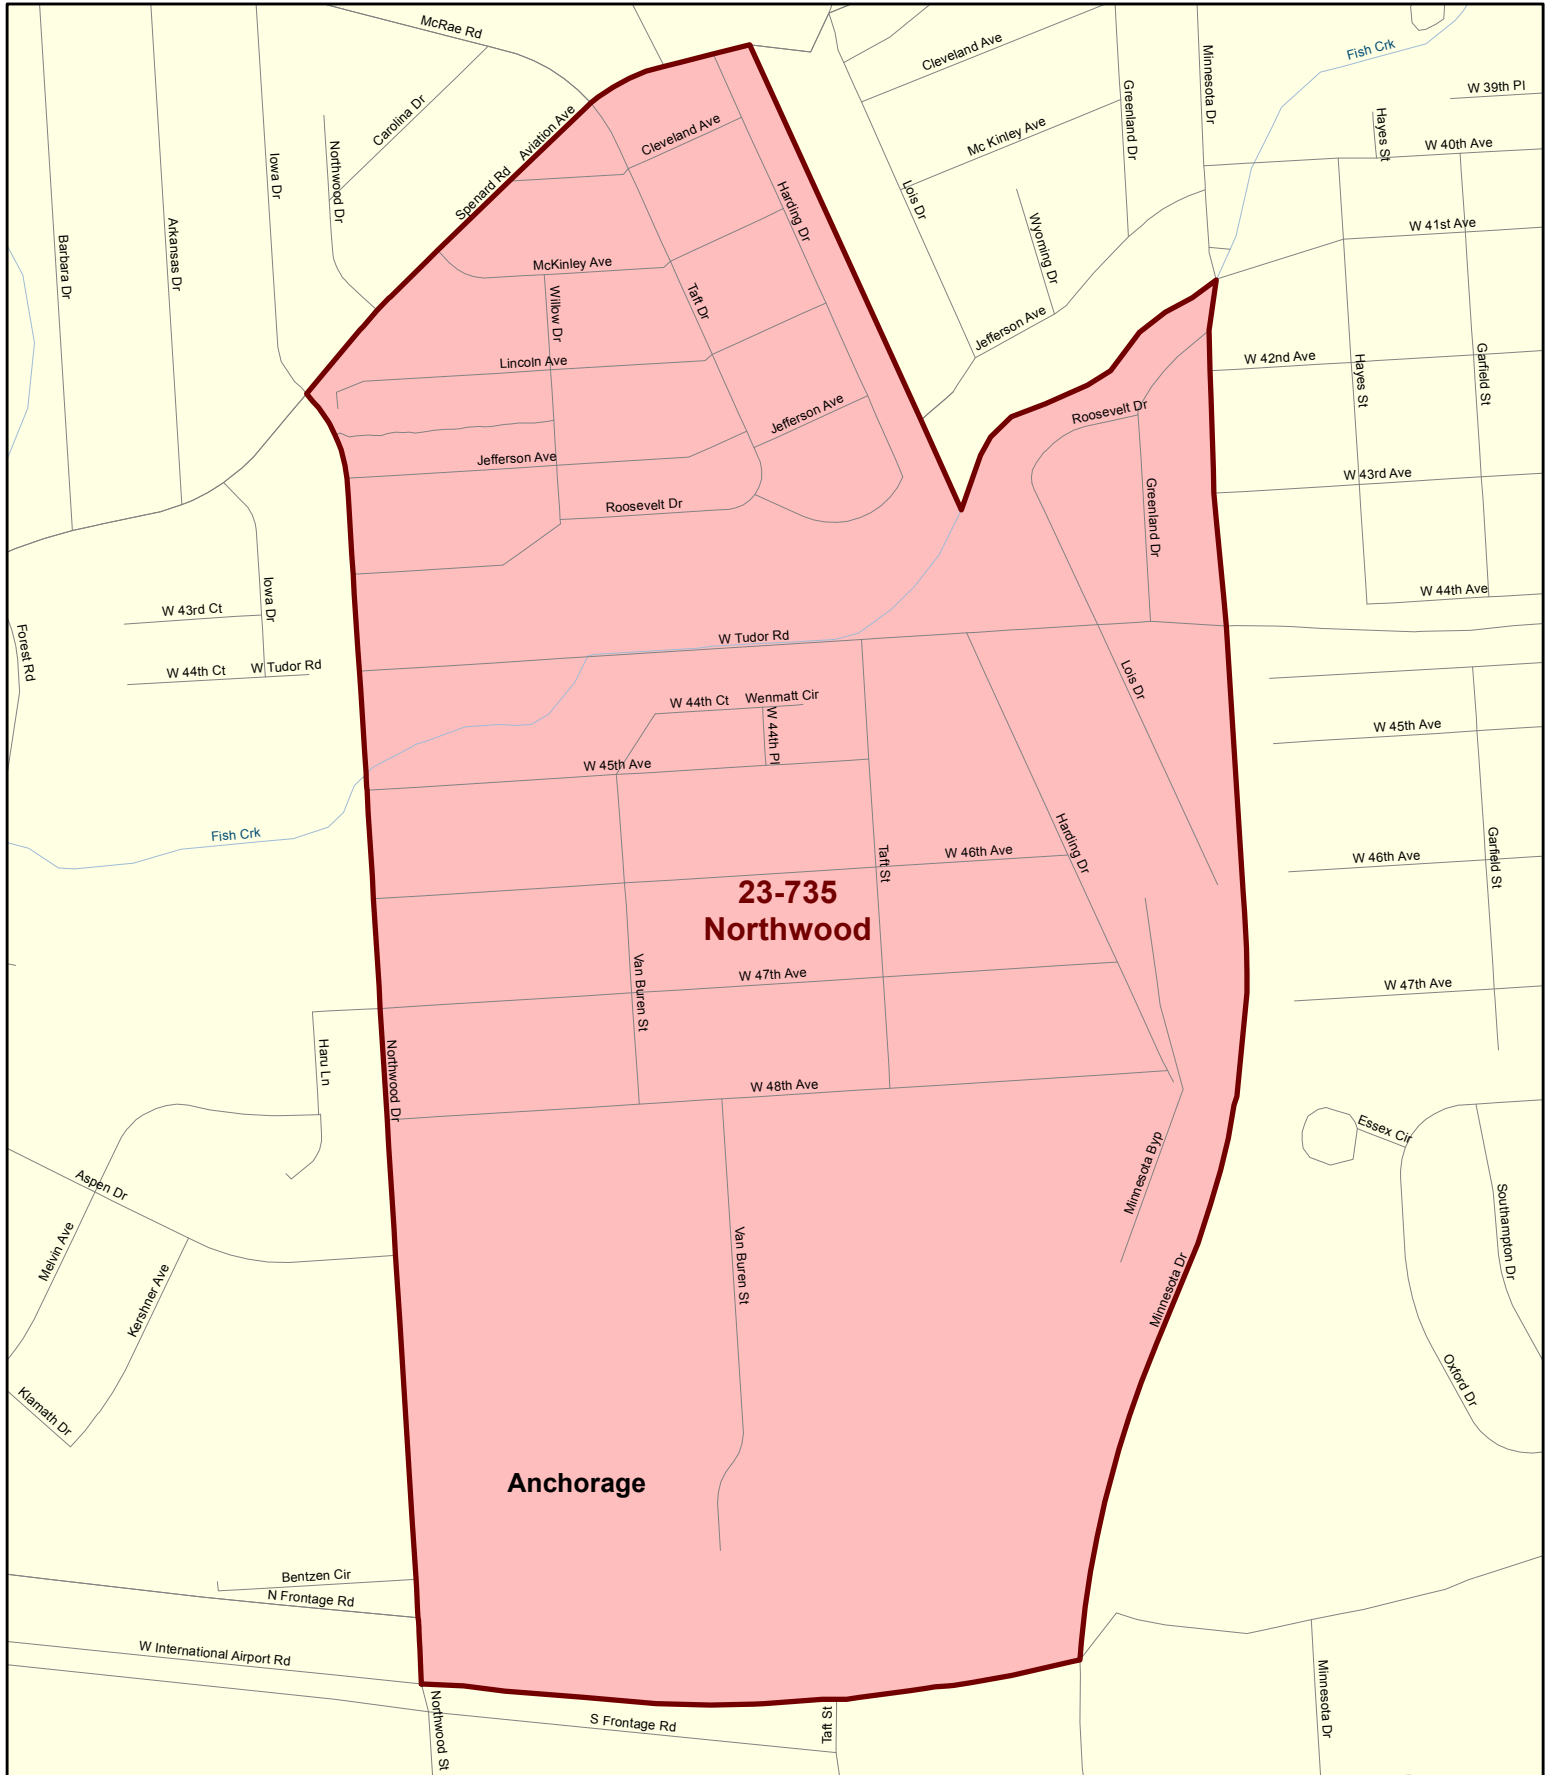

House District 23

Redistricting Plan July 14, 2013

Voting Precinct 23-735 Northwood

Redistricting Plan July 14, 2013

Voting Precinct 23-740 Arctic

Redistricting Plan July 14, 2013

Voting Precinct 23-745 Midtown No. 3

Redistricting Plan July 14, 2013

Voting Precinct 23-750 Taku

Redistricting Plan July 14, 2013

Voting Precinct 23-755 Campbell Creek No. 1

Redistricting Plan July 14, 2013

Voting Precinct 23-760 Campbell Creek No. 2

Redistricting Plan July 14, 2013

Voting Precinct 23-765 Campbell Creek No. 3

Redistricting Plan July 14, 2013

Voting Precinct 23-770 Dimond No. 2

Redistricting Plan July 14, 2013