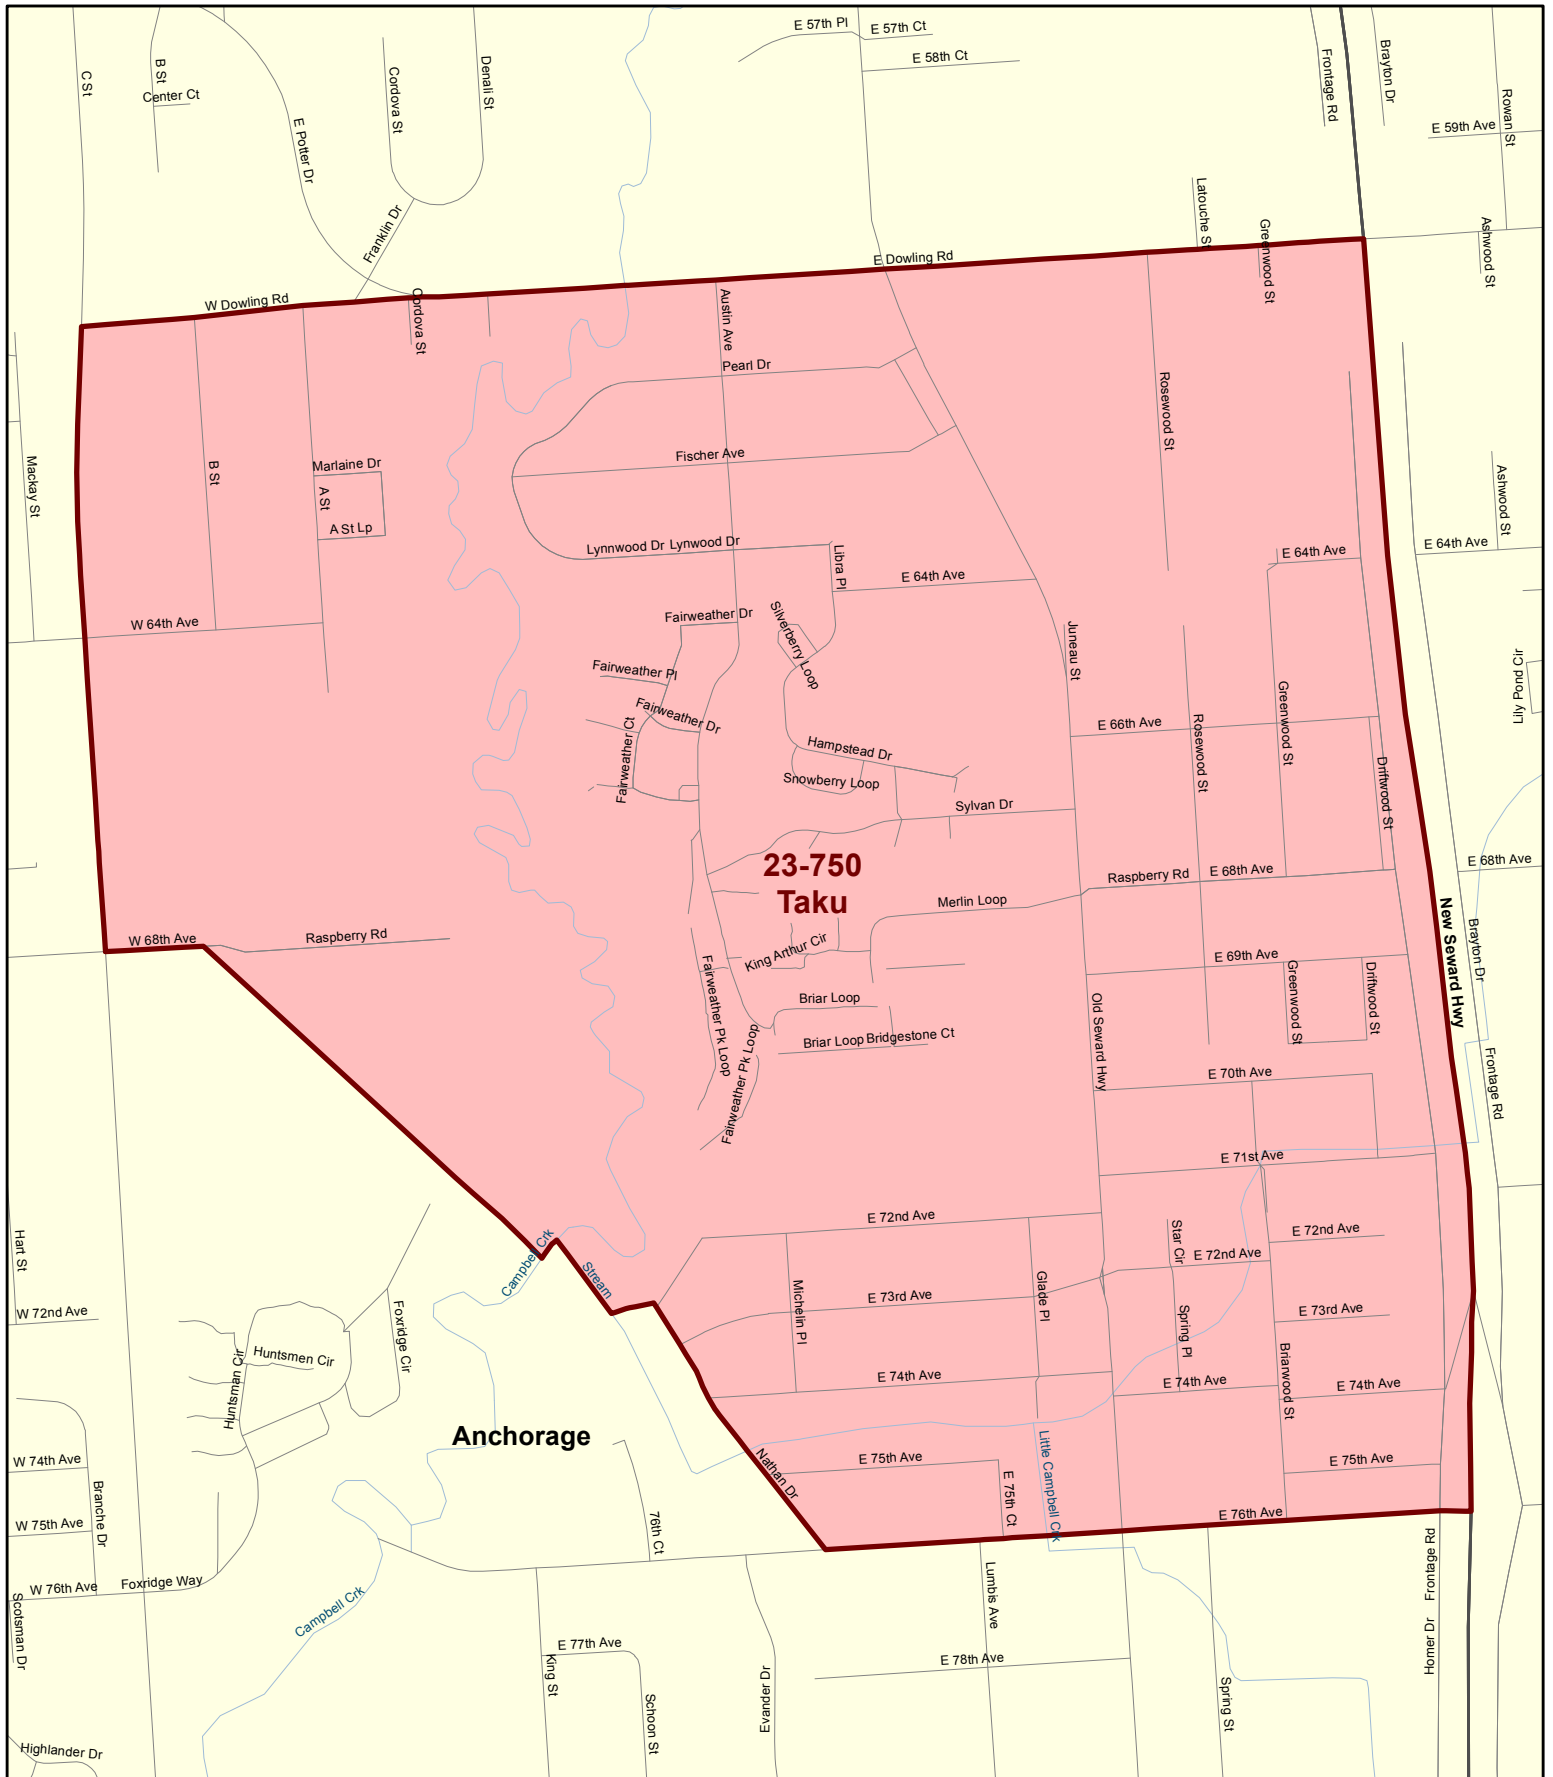

House District 23

Redistricting Plan July 14, 2013

Voting Precinct 23-735 Northwood

Redistricting Plan July 14, 2013

Voting Precinct 23-740 Arctic

Redistricting Plan July 14, 2013

Voting Precinct 23-745 Midtown No. 3

Redistricting Plan July 14, 2013

Voting Precinct 23-750 Taku

Redistricting Plan July 14, 2013

Voting Precinct 23-755 Campbell Creek No. 1

Redistricting Plan July 14, 2013

Voting Precinct 23-760 Campbell Creek No. 2

Redistricting Plan July 14, 2013

Voting Precinct 23-765 Campbell Creek No. 3

Redistricting Plan July 14, 2013

Voting Precinct 23-770 Dimond No. 2

Redistricting Plan July 14, 2013