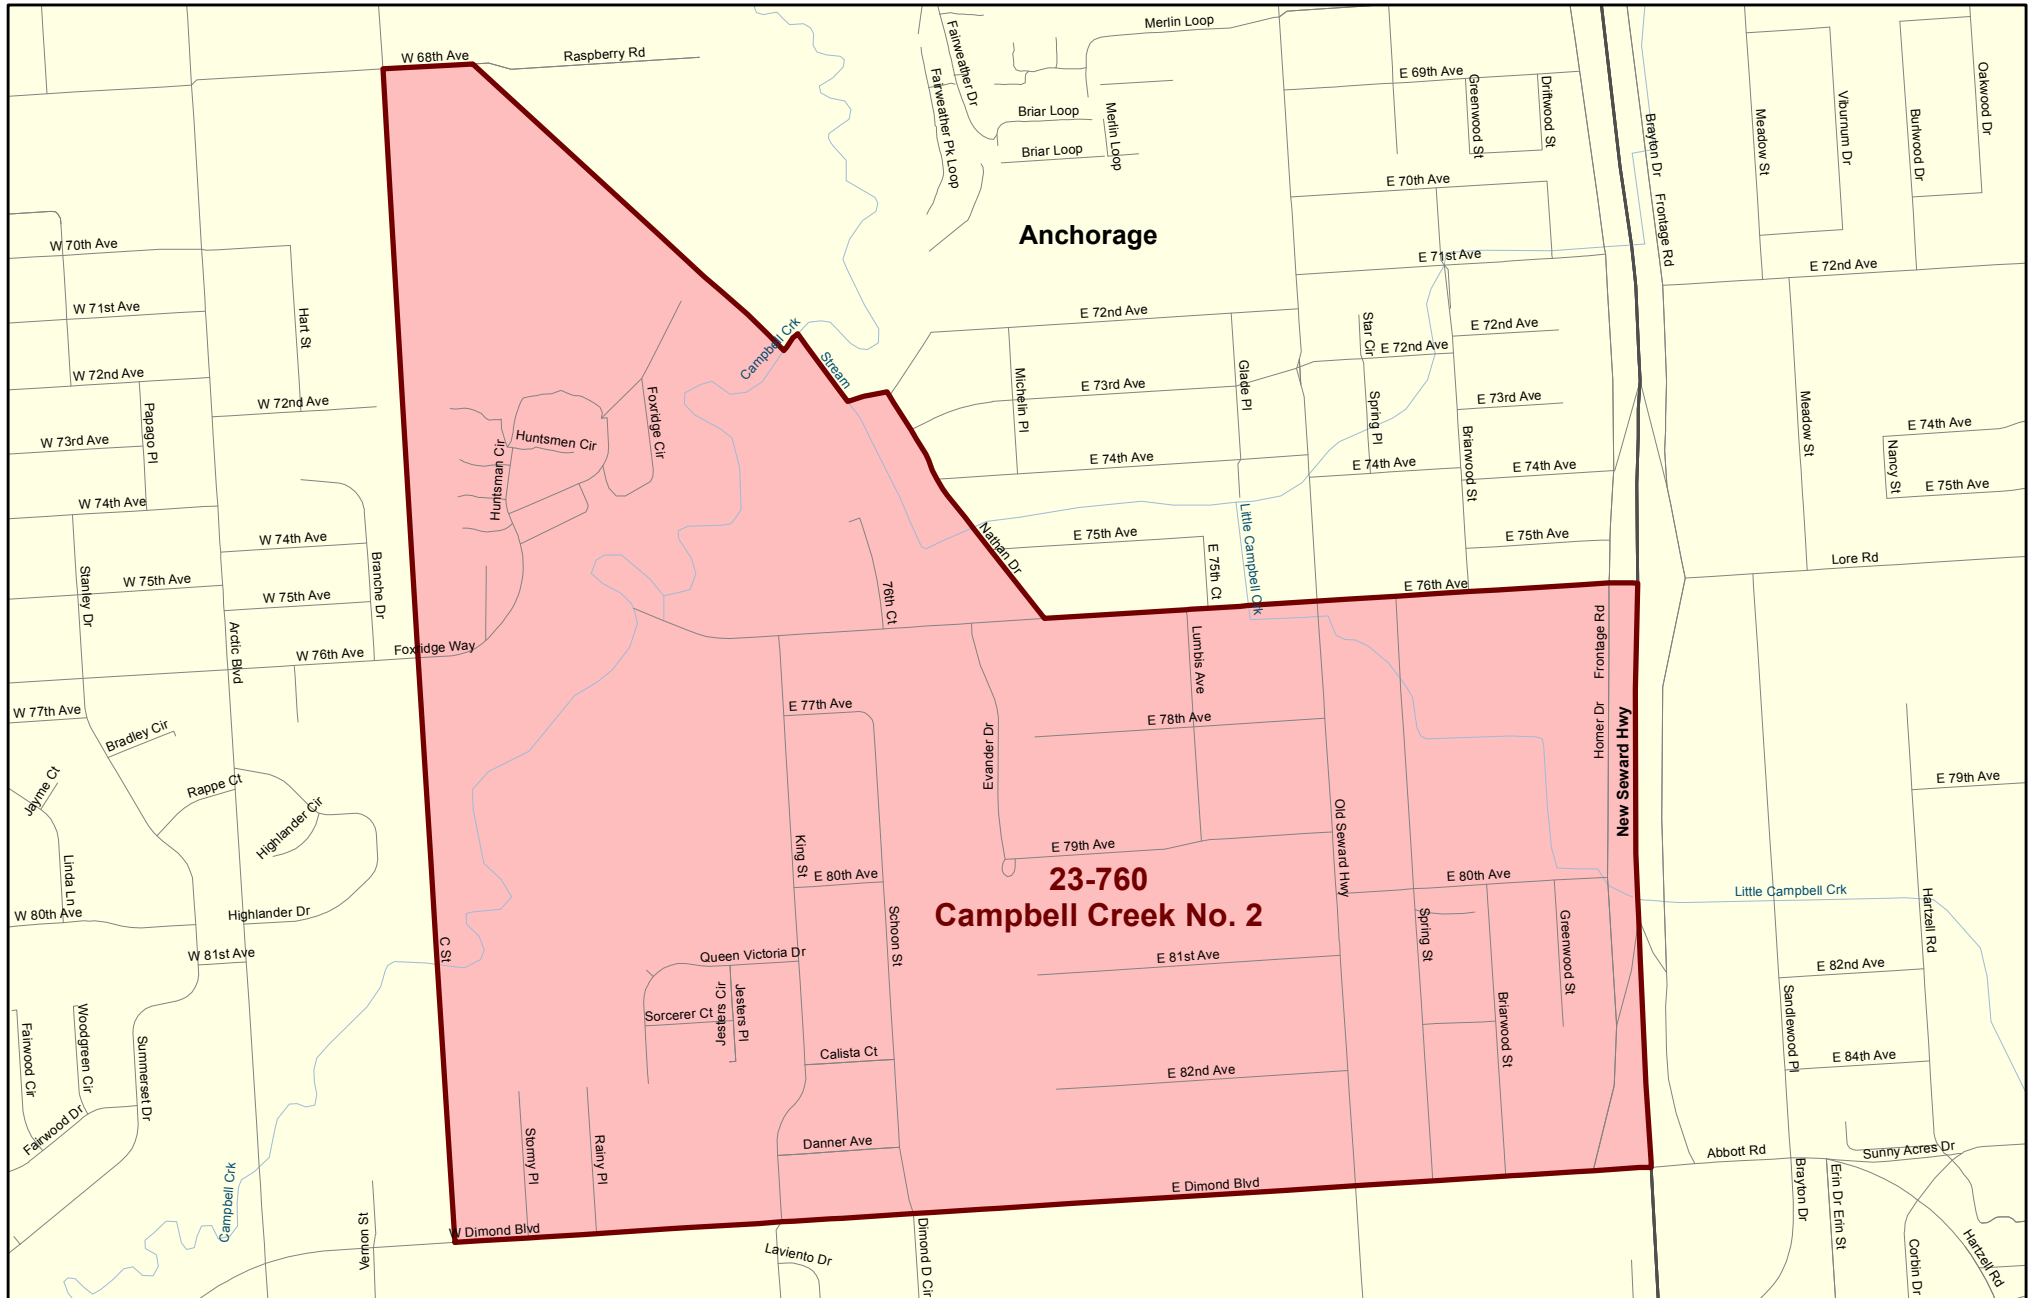

House District 23

Redistricting Plan July 14, 2013

Voting Precinct 23-735 Northwood

Redistricting Plan July 14, 2013

Voting Precinct 23-740 Arctic

Redistricting Plan July 14, 2013

Voting Precinct 23-745 Midtown No. 3

Redistricting Plan July 14, 2013

Voting Precinct 23-750 Taku

Redistricting Plan July 14, 2013

Voting Precinct 23-755 Campbell Creek No. 1

Redistricting Plan July 14, 2013

Voting Precinct 23-760 Campbell Creek No. 2

Redistricting Plan July 14, 2013

Voting Precinct 23-765 Campbell Creek No. 3

Redistricting Plan July 14, 2013

Voting Precinct 23-770 Dimond No. 2

Redistricting Plan July 14, 2013