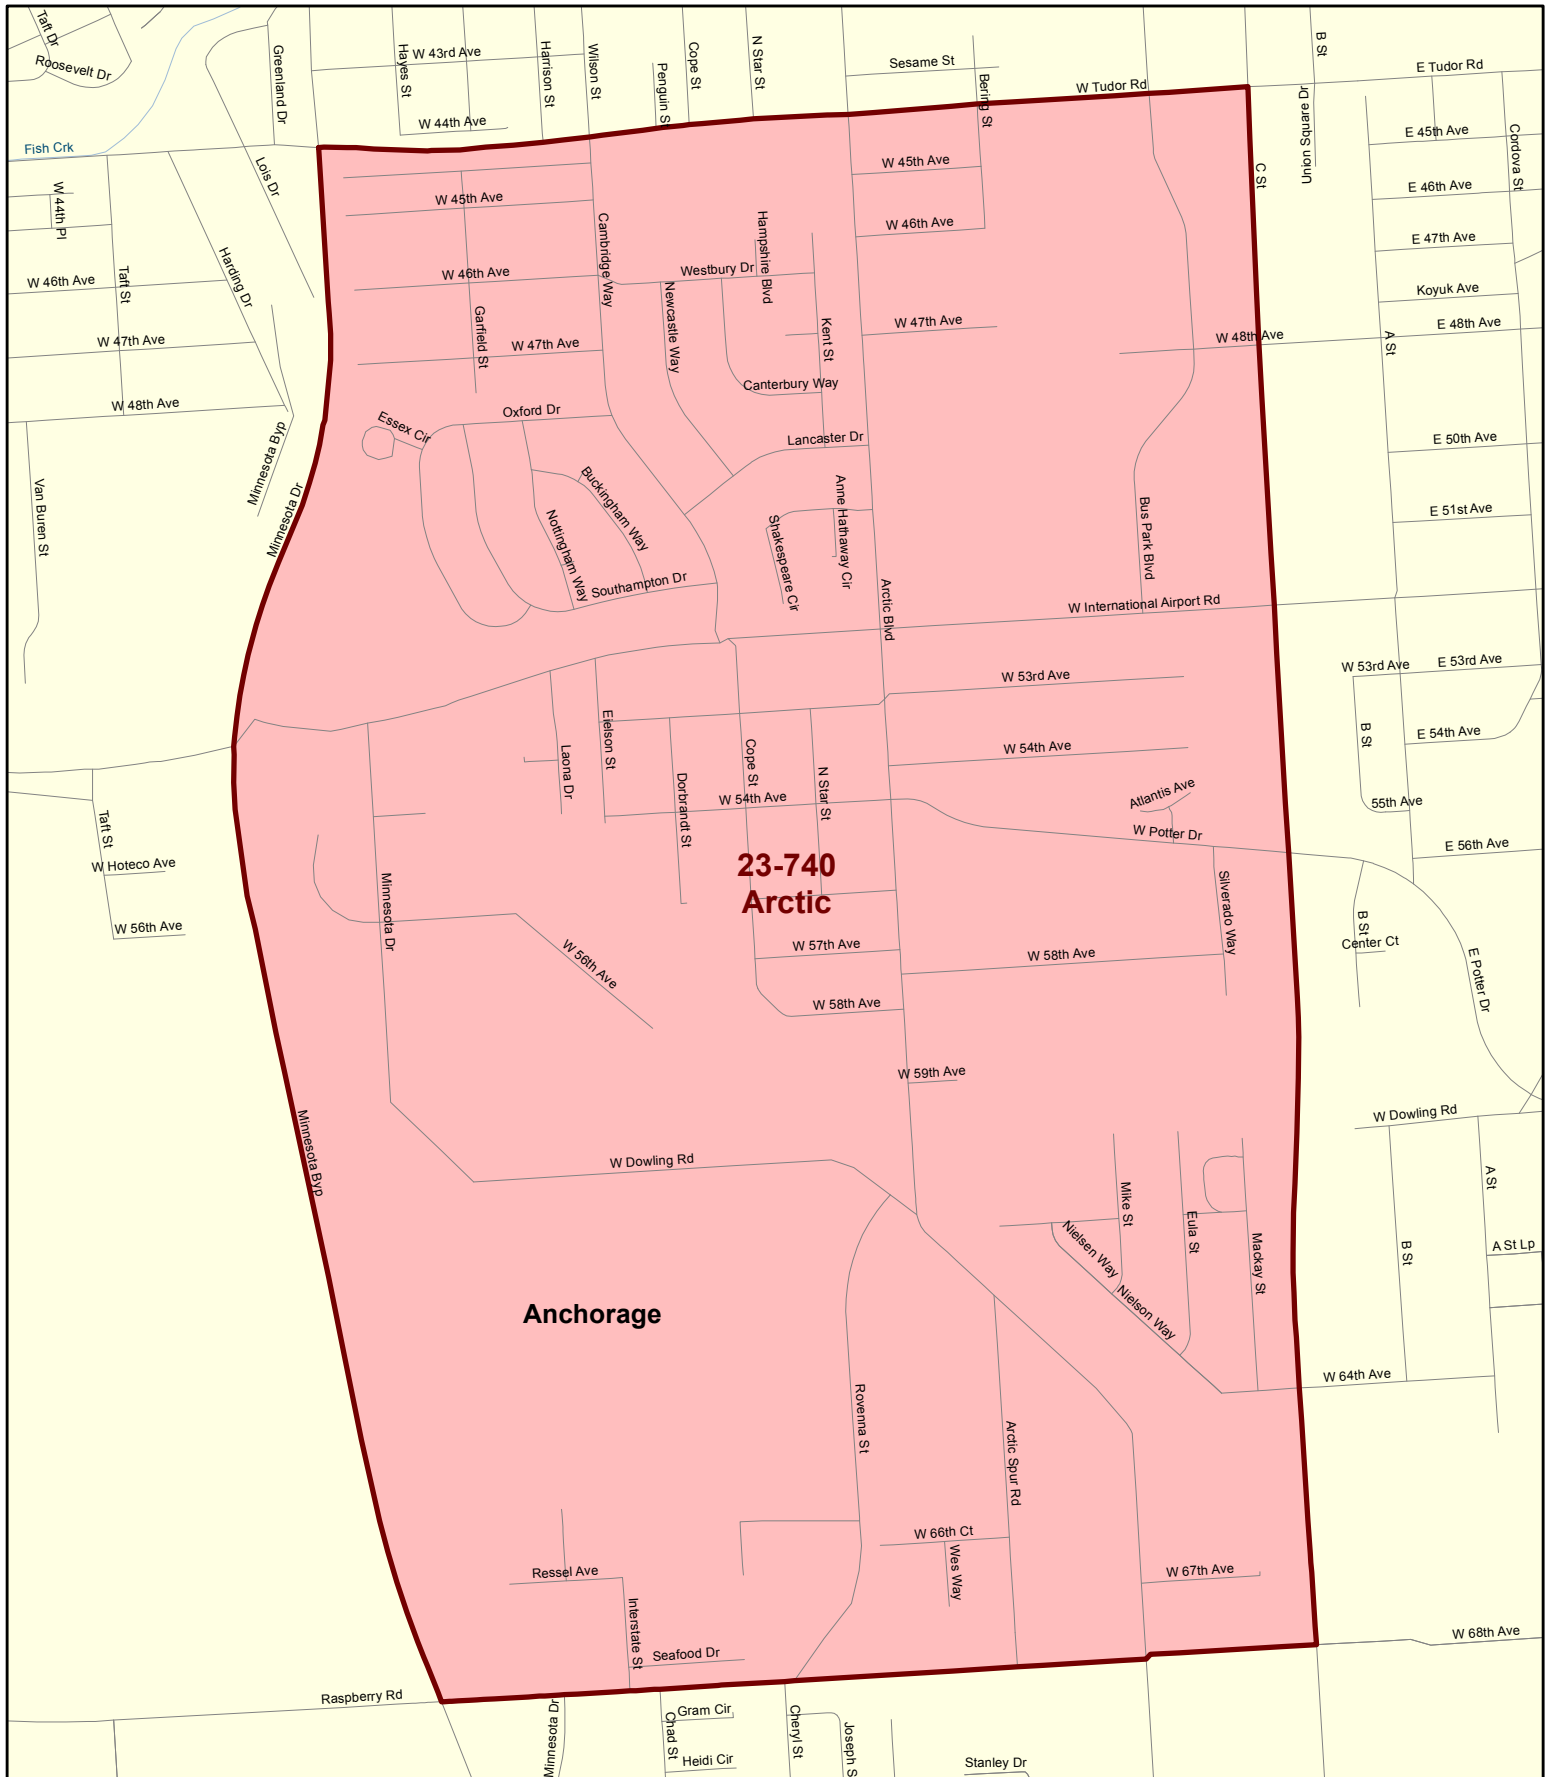

House District 23

Redistricting Plan July 14, 2013

Voting Precinct 23-735 Northwood

Redistricting Plan July 14, 2013

Voting Precinct 23-740 Arctic

Redistricting Plan July 14, 2013

Voting Precinct 23-745 Midtown No. 3

Redistricting Plan July 14, 2013

Voting Precinct 23-750 Taku

Redistricting Plan July 14, 2013

Voting Precinct 23-755 Campbell Creek No. 1

Redistricting Plan July 14, 2013

Voting Precinct 23-760 Campbell Creek No. 2

Redistricting Plan July 14, 2013

Voting Precinct 23-765 Campbell Creek No. 3

Redistricting Plan July 14, 2013

Voting Precinct 23-770 Dimond No. 2

Redistricting Plan July 14, 2013