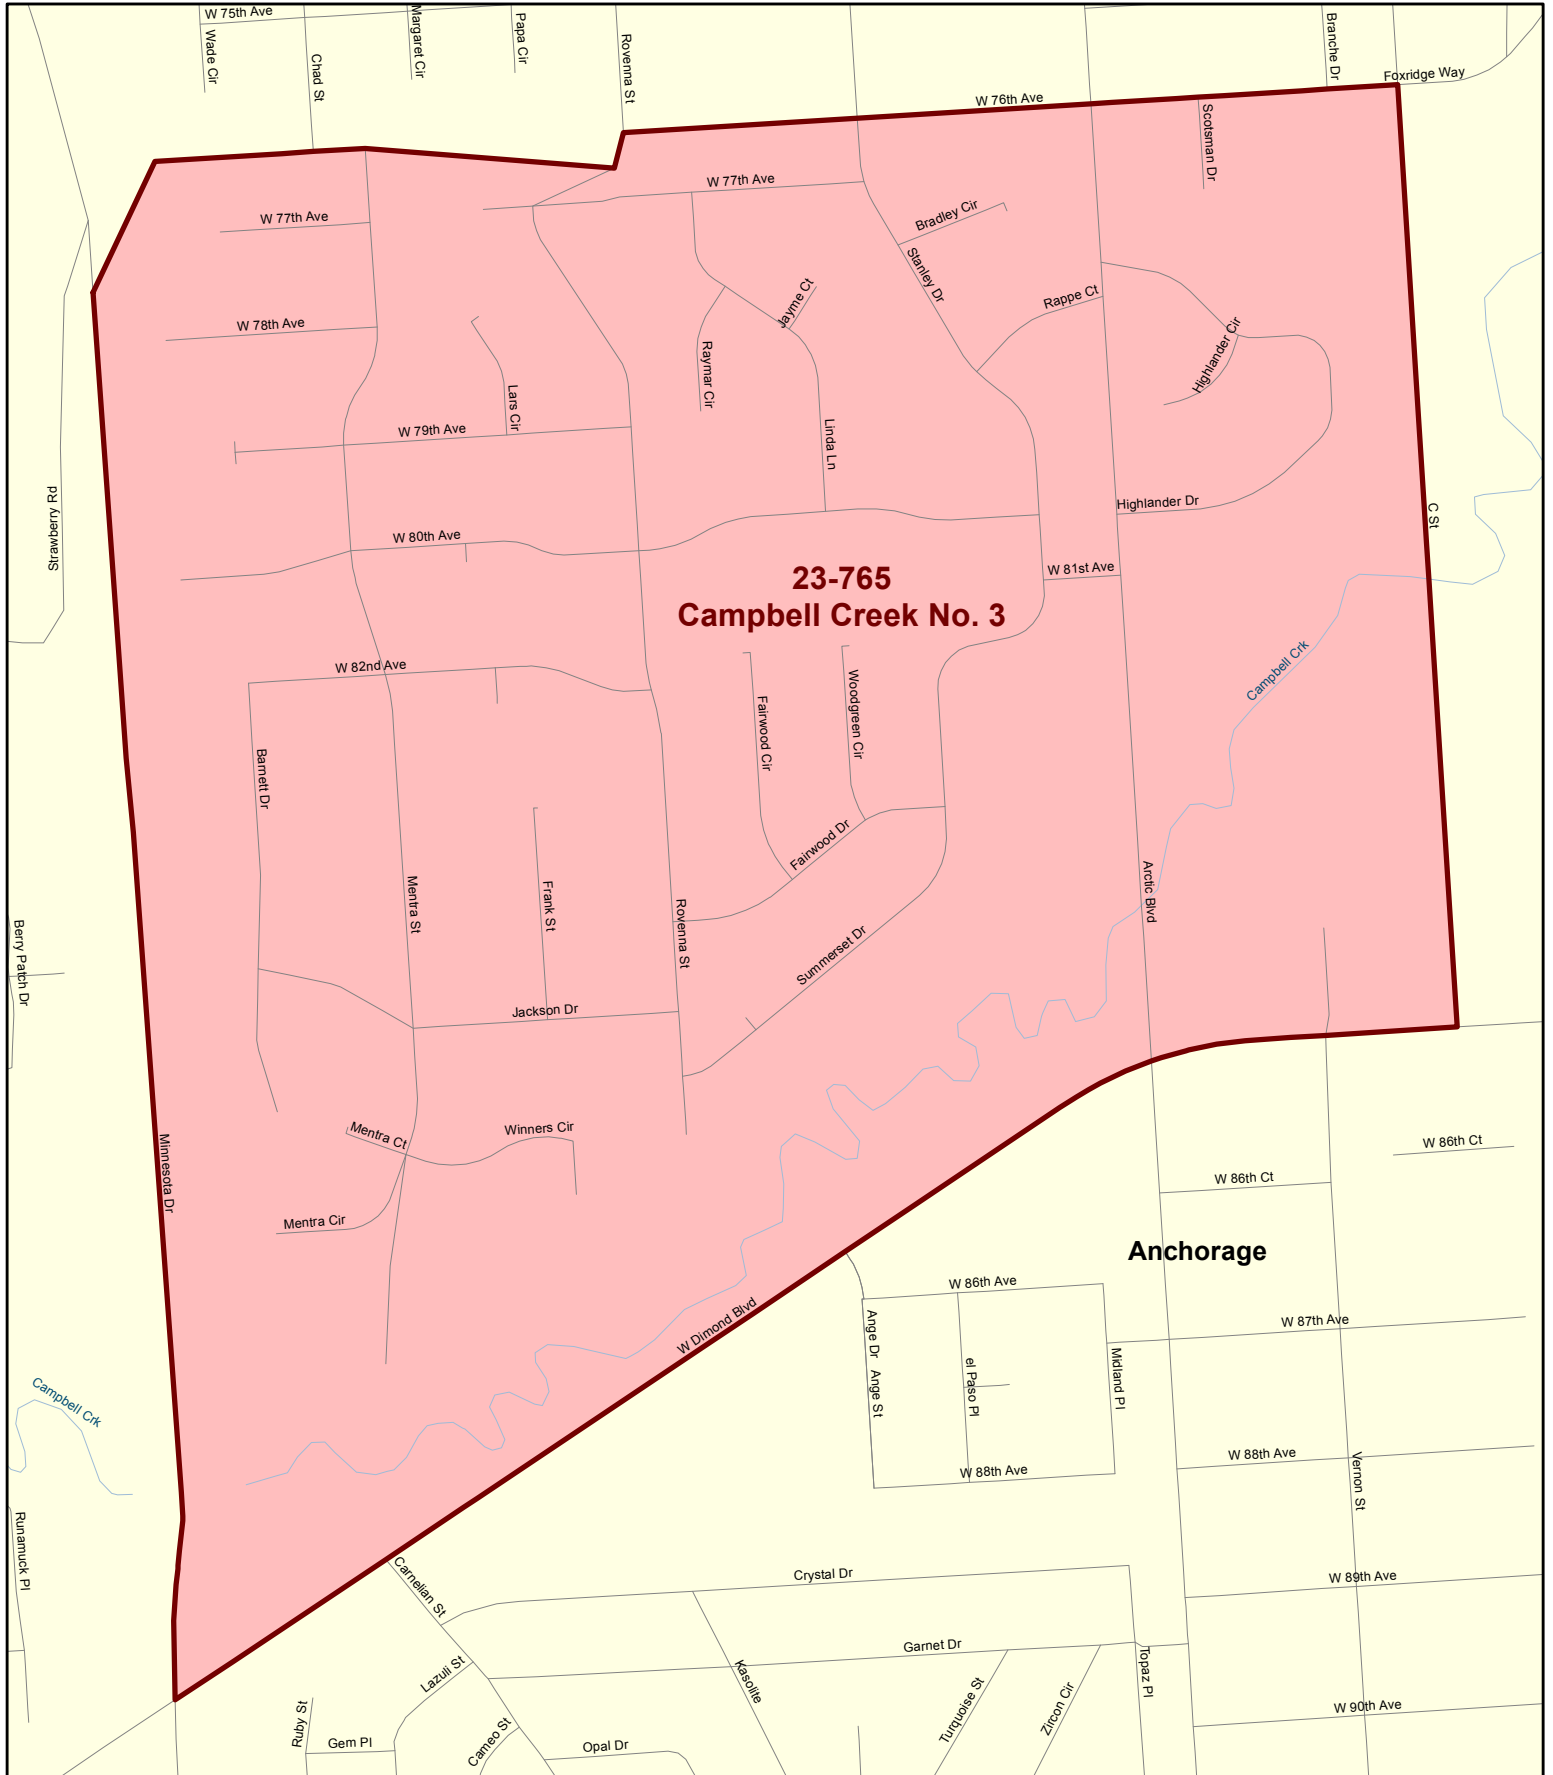

Voting Precinct 23-765 Campbell Creek No. 3

Redistricting Plan July 14, 2013