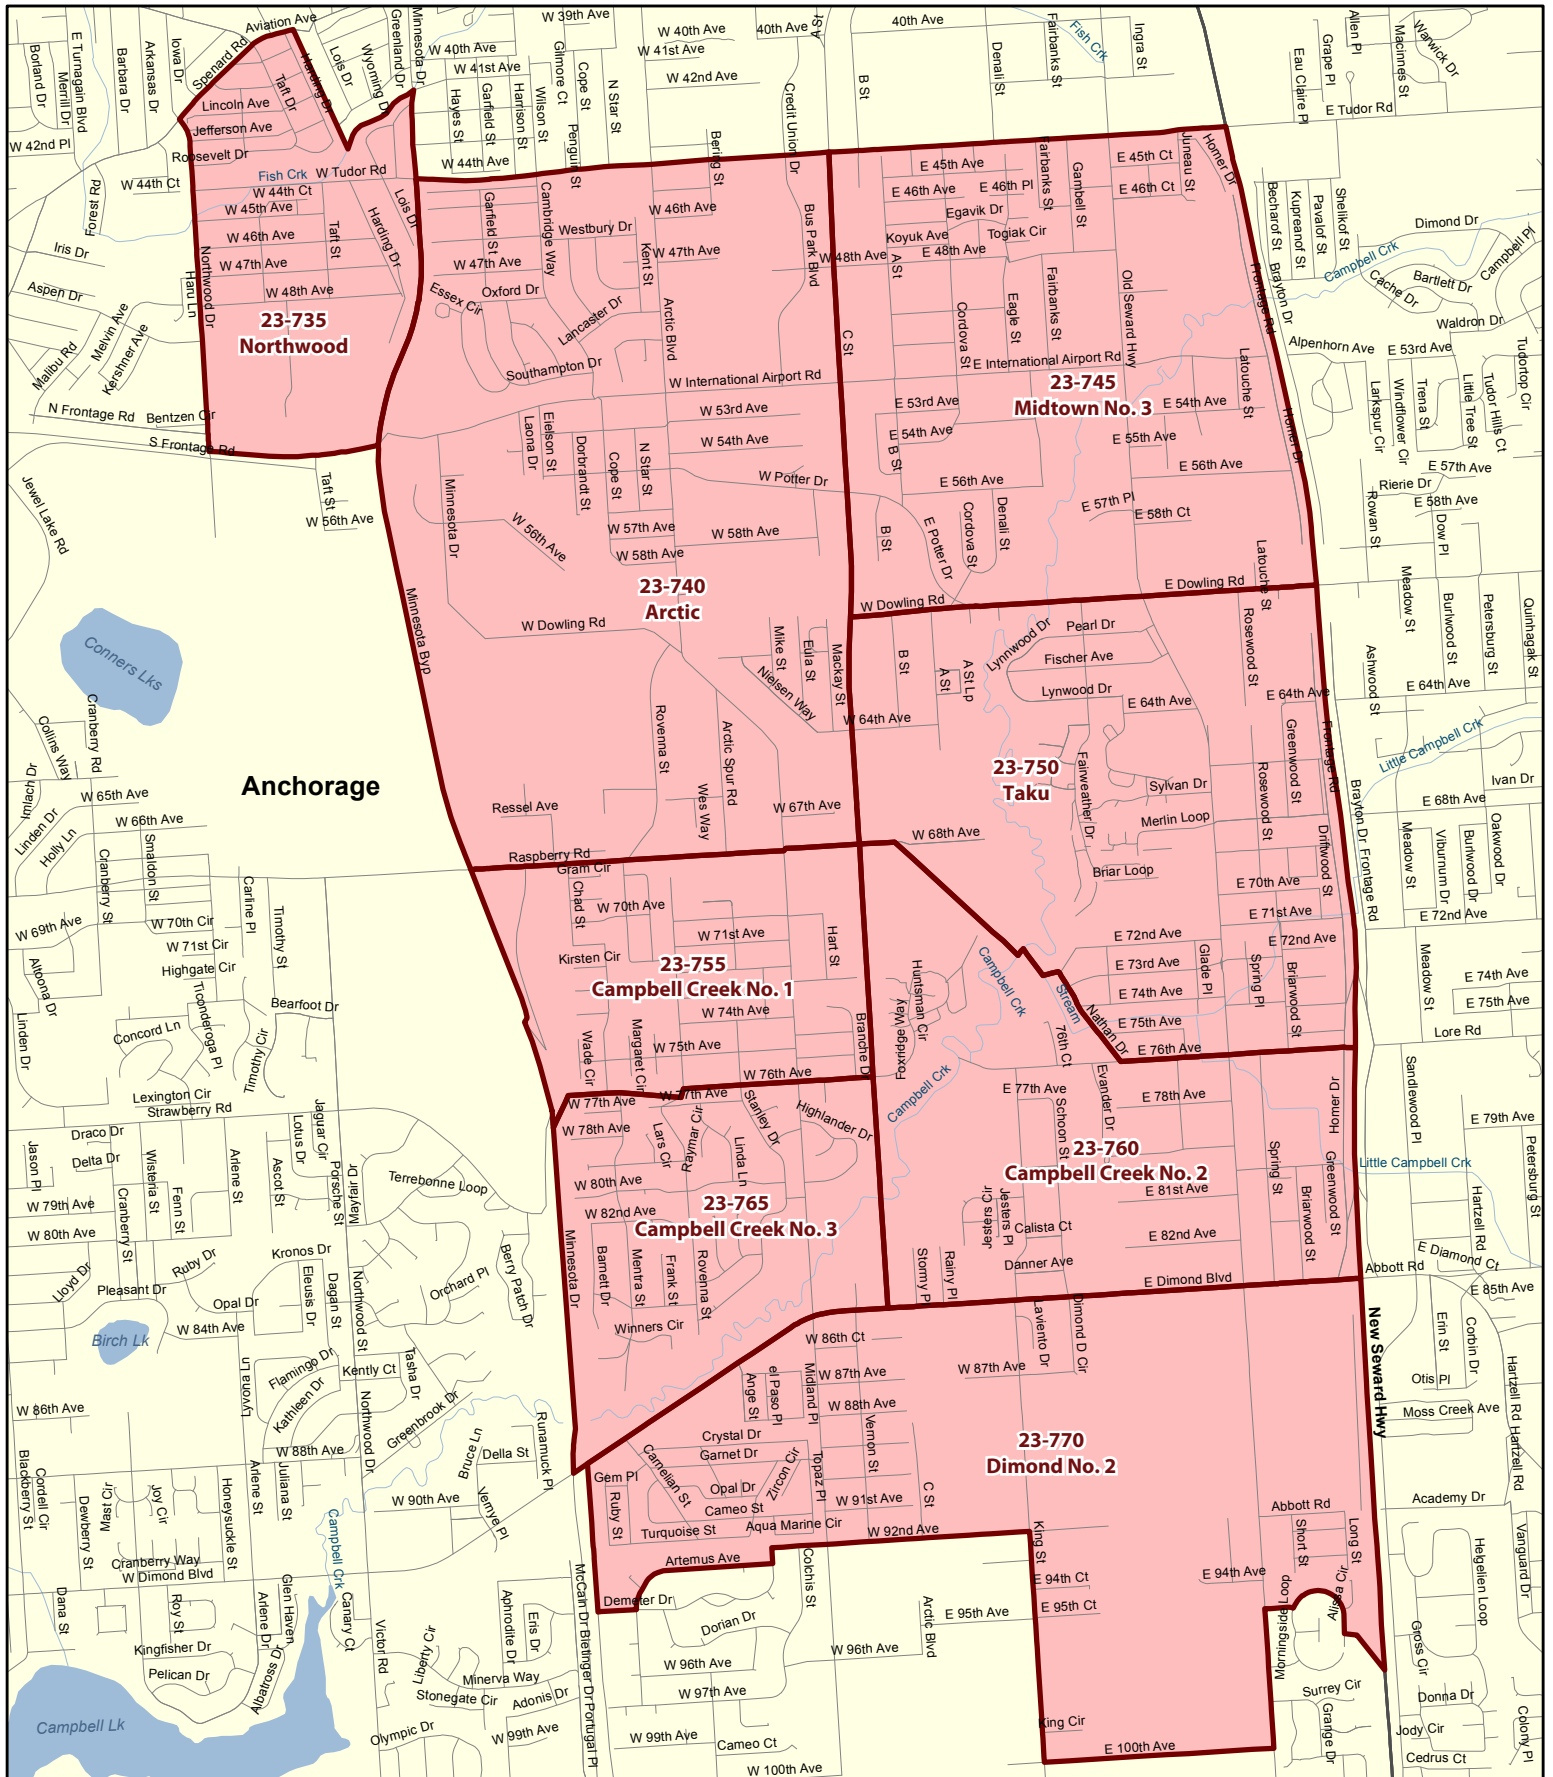

House District 23

Redistricting Plan July 14, 2013

Voting Precinct 23-735 Northwood

Redistricting Plan July 14, 2013

Voting Precinct 23-740 Arctic

Redistricting Plan July 14, 2013

Voting Precinct 23-745 Midtown No. 3

Redistricting Plan July 14, 2013

Voting Precinct 23-750 Taku

Redistricting Plan July 14, 2013

Voting Precinct 23-755 Campbell Creek No. 1

Redistricting Plan July 14, 2013

Voting Precinct 23-760 Campbell Creek No. 2

Redistricting Plan July 14, 2013

Voting Precinct 23-765 Campbell Creek No. 3

Redistricting Plan July 14, 2013

Voting Precinct 23-770 Dimond No. 2

Redistricting Plan July 14, 2013