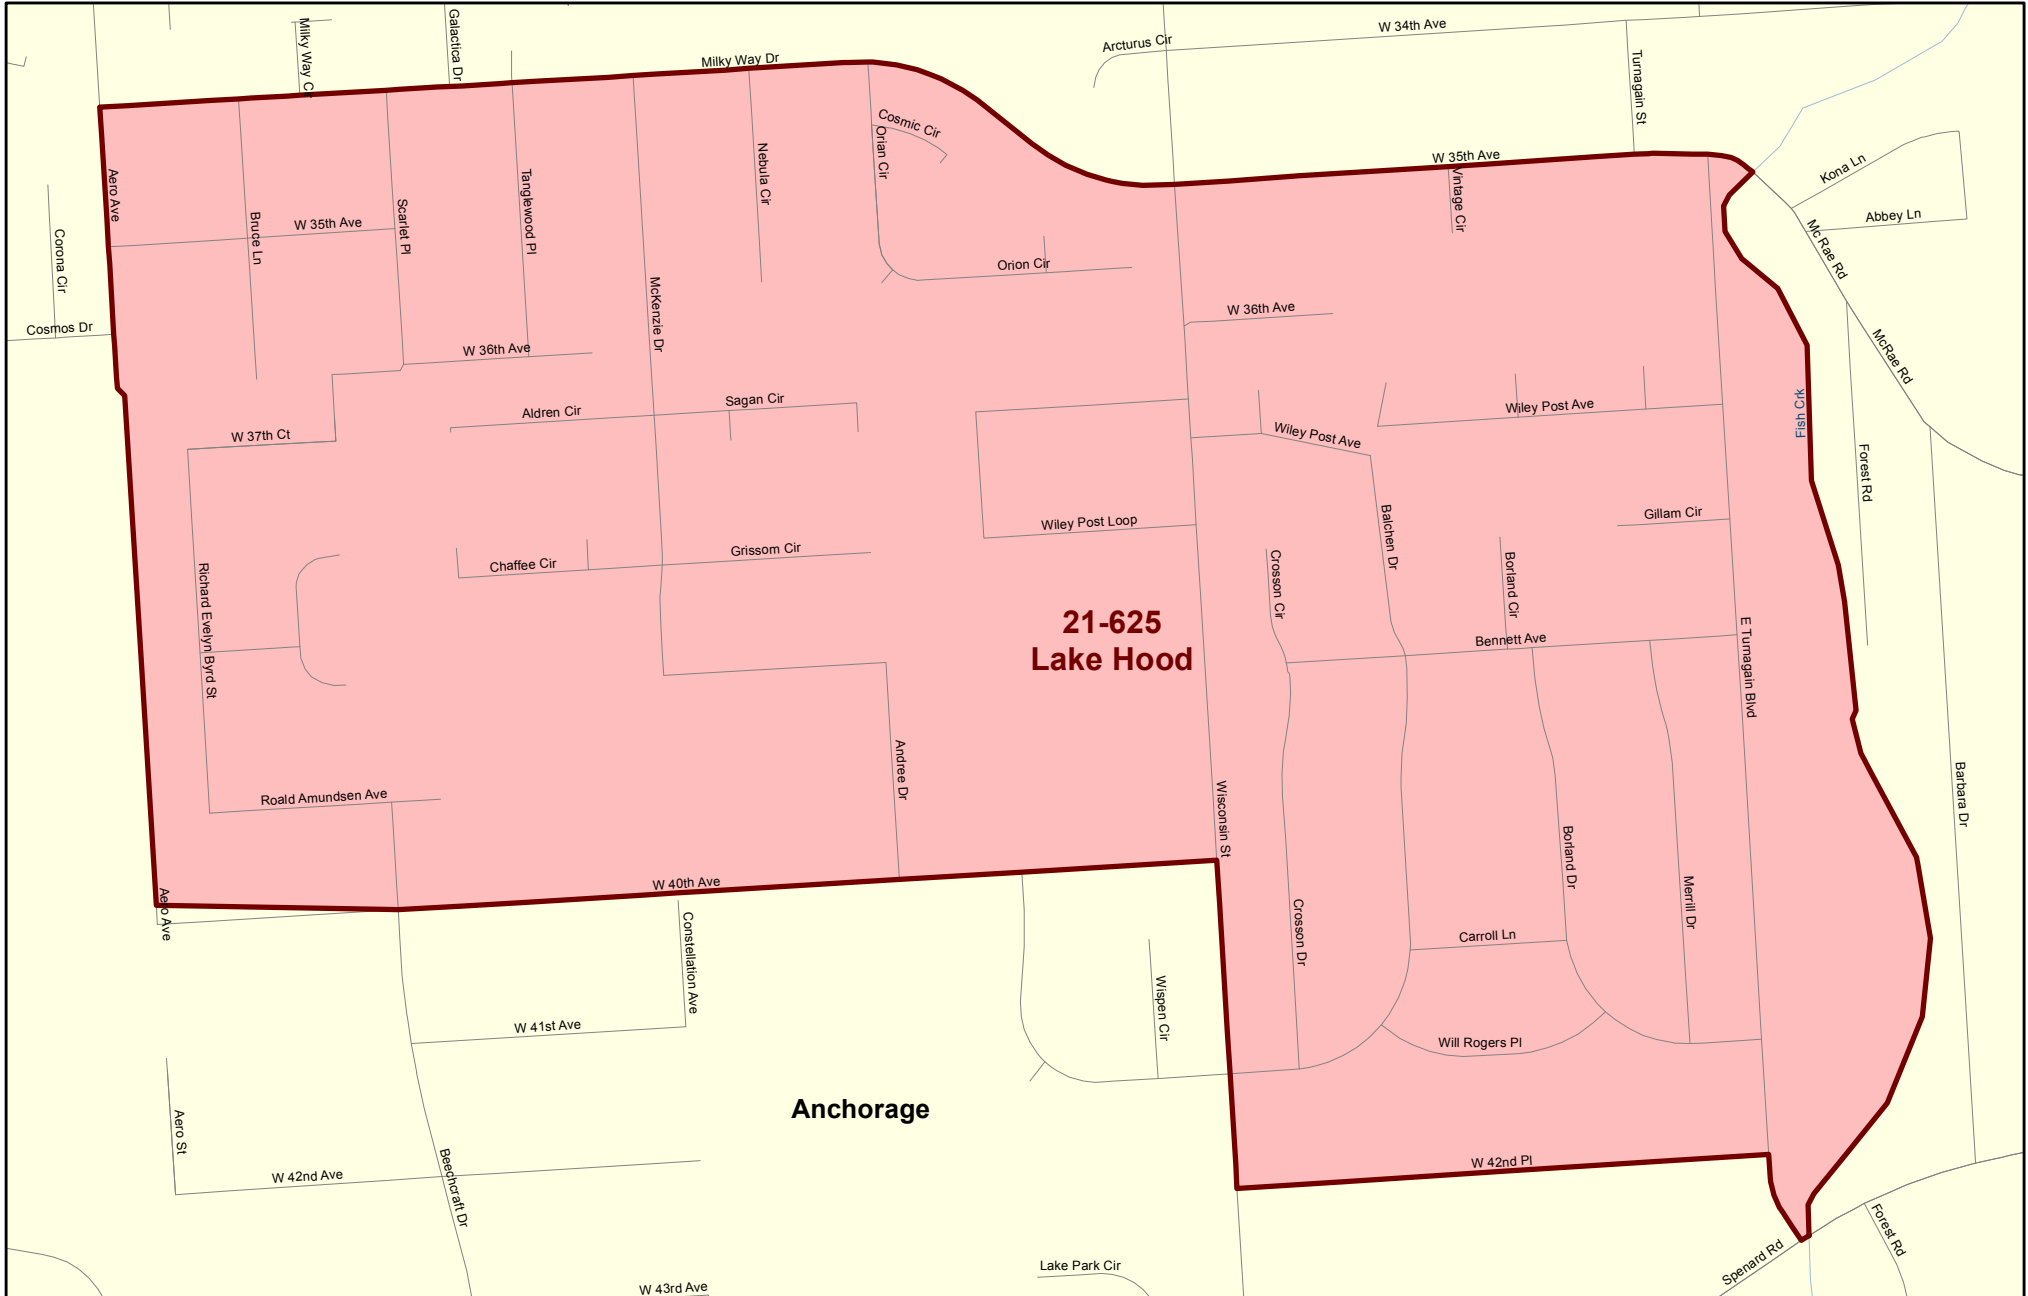

House District 21

Redistricting Plan July 14, 2013

Voting Precinct 21-600 Turnagain No. 1

Redistricting Plan July 14, 2013

Voting Precinct 21-605 Sand Lake No. 1

Redistricting Plan July 14, 2013

Voting Precinct 21-610 Sand Lake No. 2

Redistricting Plan July 14, 2013

**21-610
Sand Lake No. 2**

Anchorage

Voting Precinct 21-615 Sand Lake No. 3

Redistricting Plan July 14, 2013

Voting Precinct 21-620 Lake Spenard

Redistricting Plan July 14, 2013

Voting Precinct 21-625 Lake Hood

Redistricting Plan July 14, 2013

Voting Precinct 21-630 Turnagain No. 2

Redistricting Plan July 14, 2013

Voting Precinct 21-635 Turnagain No. 3

Redistricting Plan July 14, 2013