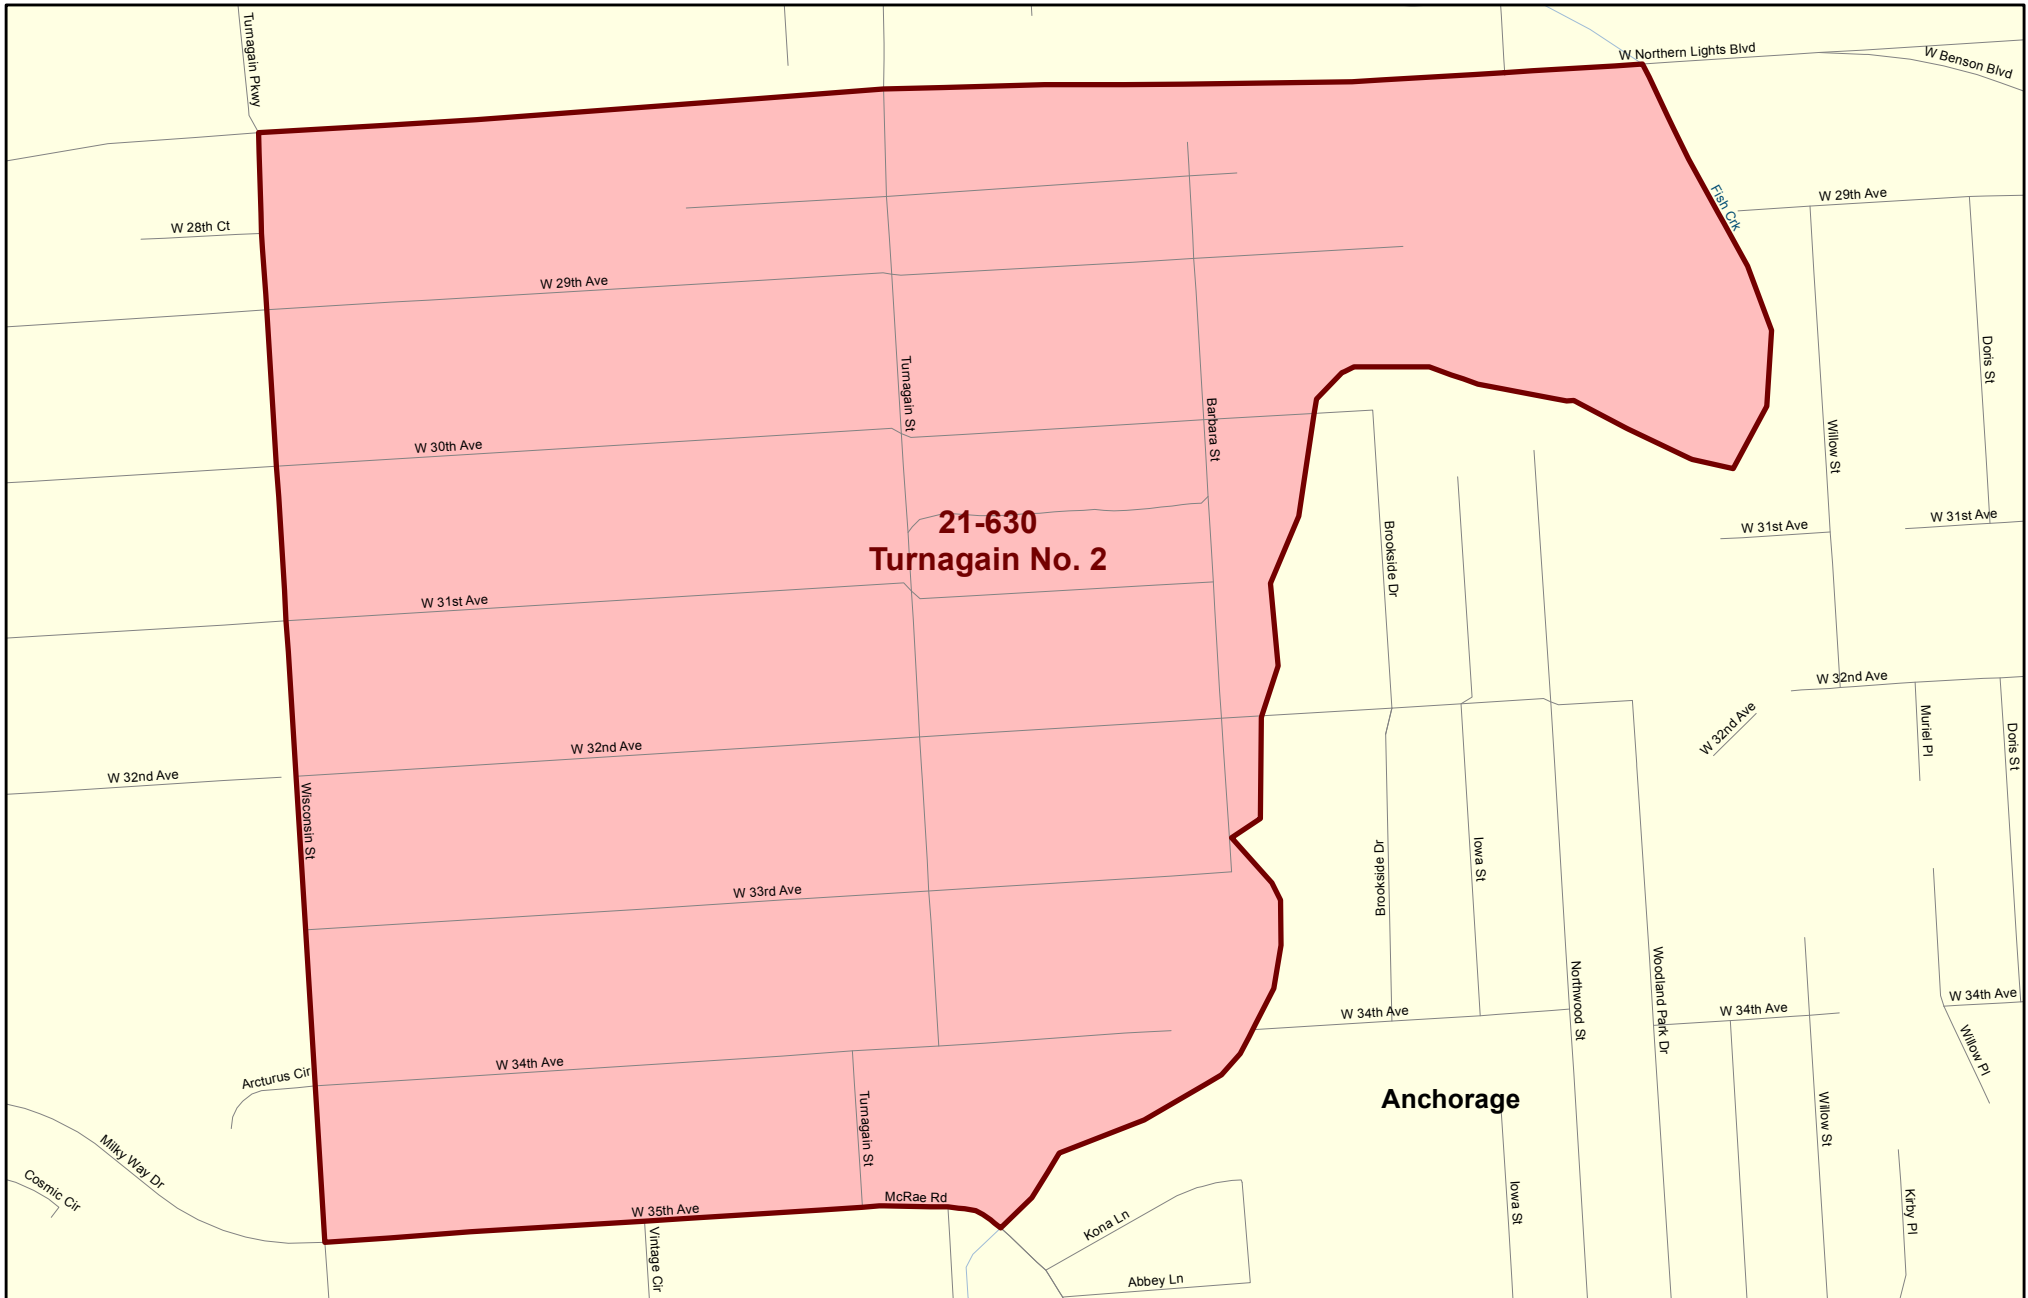

House District 21

Redistricting Plan July 14, 2013

Voting Precinct 21-600 Turnagain No. 1

Redistricting Plan July 14, 2013

Voting Precinct 21-605 Sand Lake No. 1

Redistricting Plan July 14, 2013

Voting Precinct 21-610 Sand Lake No. 2

Redistricting Plan July 14, 2013

**21-610
Sand Lake No. 2**

Anchorage

Voting Precinct 21-615 Sand Lake No. 3

Redistricting Plan July 14, 2013

Voting Precinct 21-620 Lake Spenard

Redistricting Plan July 14, 2013

Voting Precinct 21-625 Lake Hood

Redistricting Plan July 14, 2013

Voting Precinct 21-630 Turnagain No. 2

Redistricting Plan July 14, 2013

Voting Precinct 21-635 Turnagain No. 3

Redistricting Plan July 14, 2013