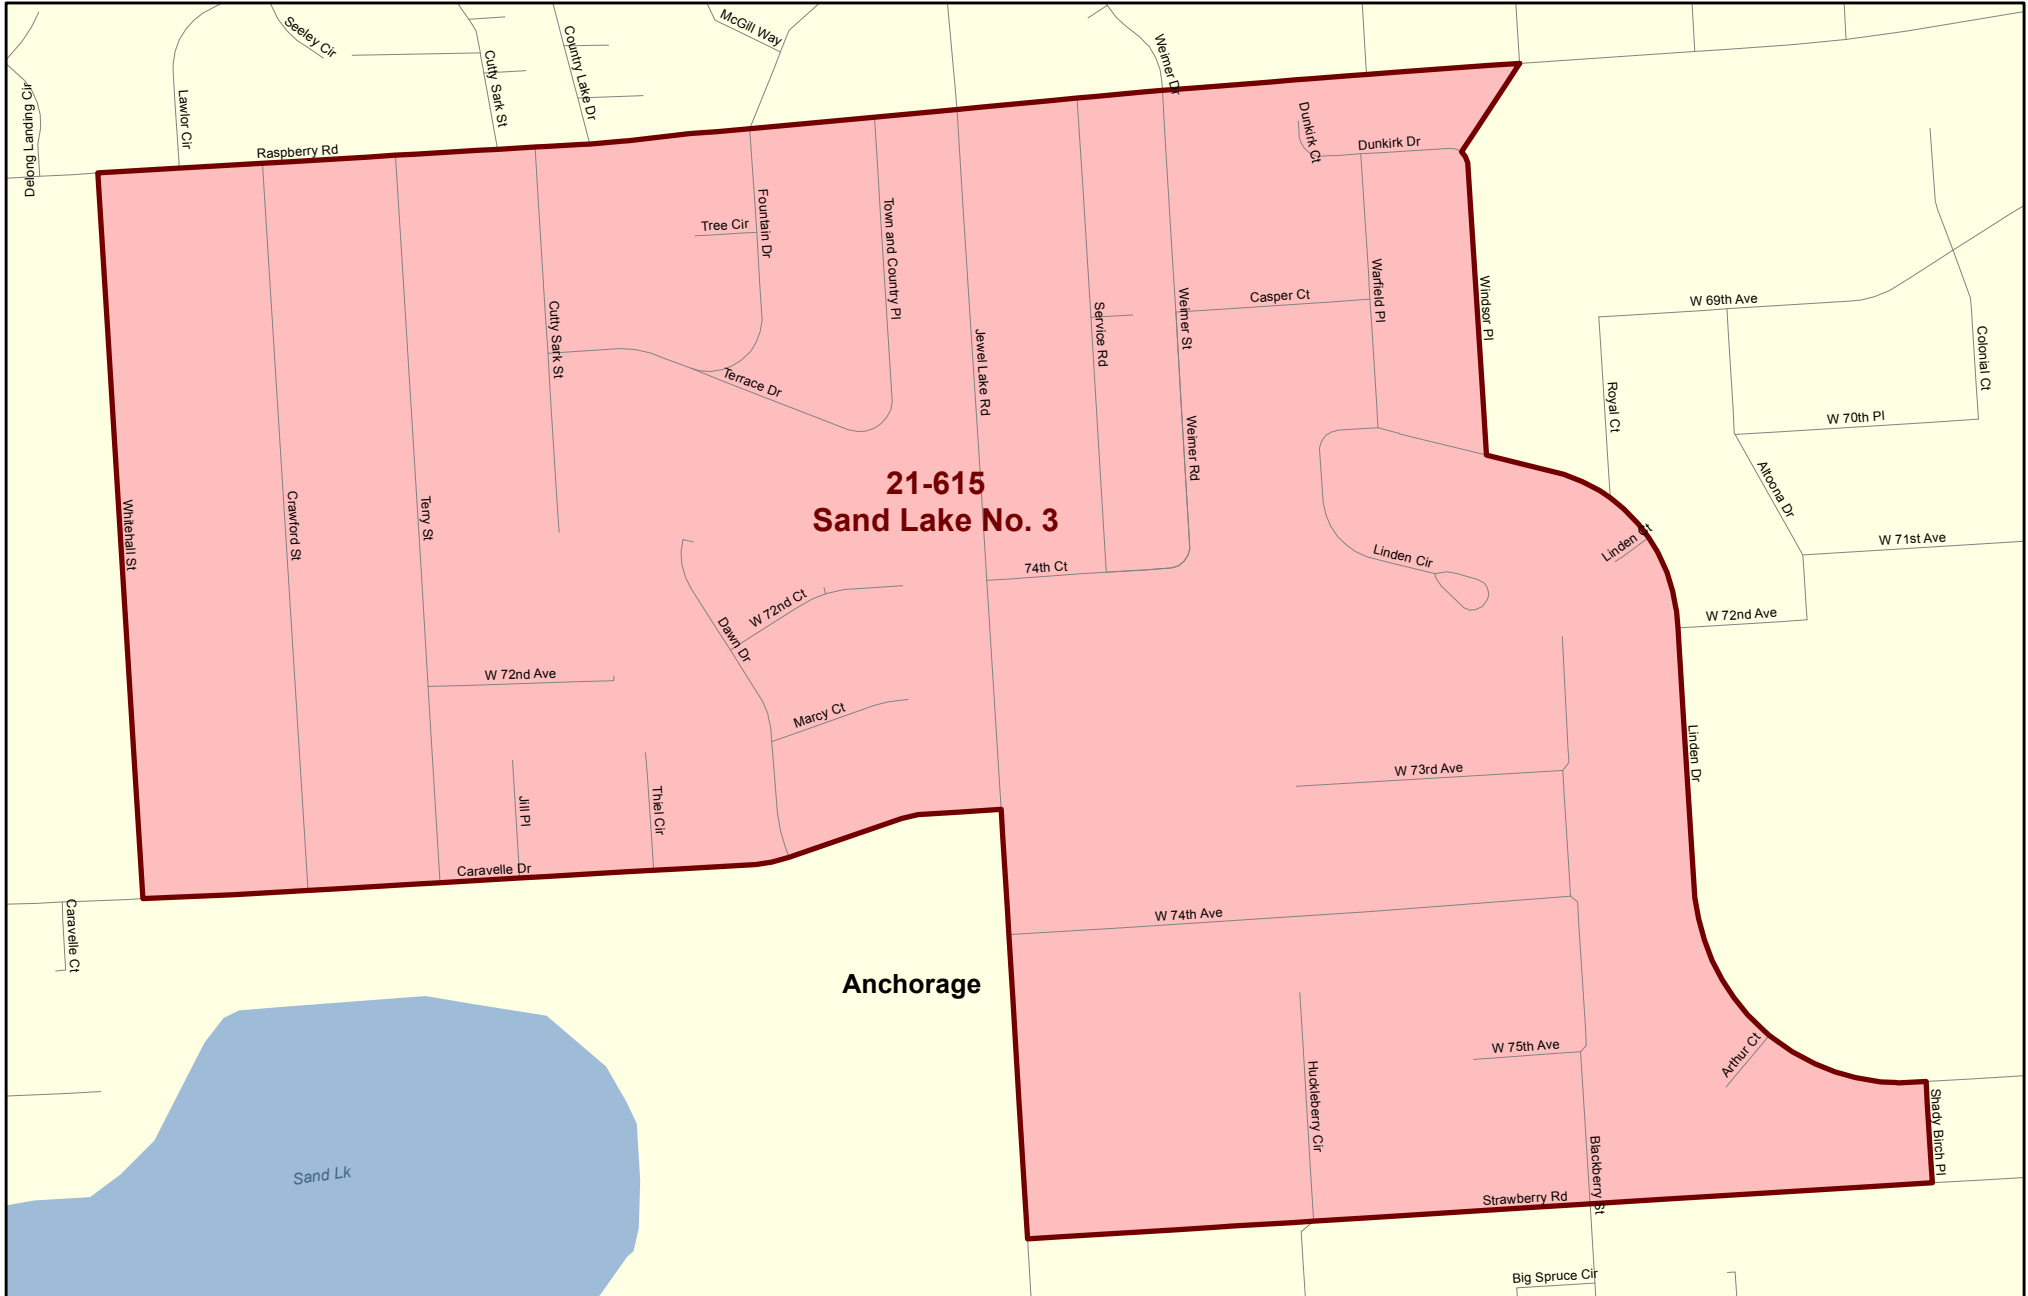

House District 21

Redistricting Plan July 14, 2013

Voting Precinct 21-600 Turnagain No. 1

Redistricting Plan July 14, 2013

Voting Precinct 21-605 Sand Lake No. 1

Redistricting Plan July 14, 2013

Voting Precinct 21-610 Sand Lake No. 2

Redistricting Plan July 14, 2013

**21-610
Sand Lake No. 2**

Anchorage

Voting Precinct 21-615 Sand Lake No. 3

Redistricting Plan July 14, 2013

Voting Precinct 21-620 Lake Spenard

Redistricting Plan July 14, 2013

Voting Precinct 21-625 Lake Hood

Redistricting Plan July 14, 2013

Voting Precinct 21-630 Turnagain No. 2

Redistricting Plan July 14, 2013

Voting Precinct 21-635 Turnagain No. 3

Redistricting Plan July 14, 2013