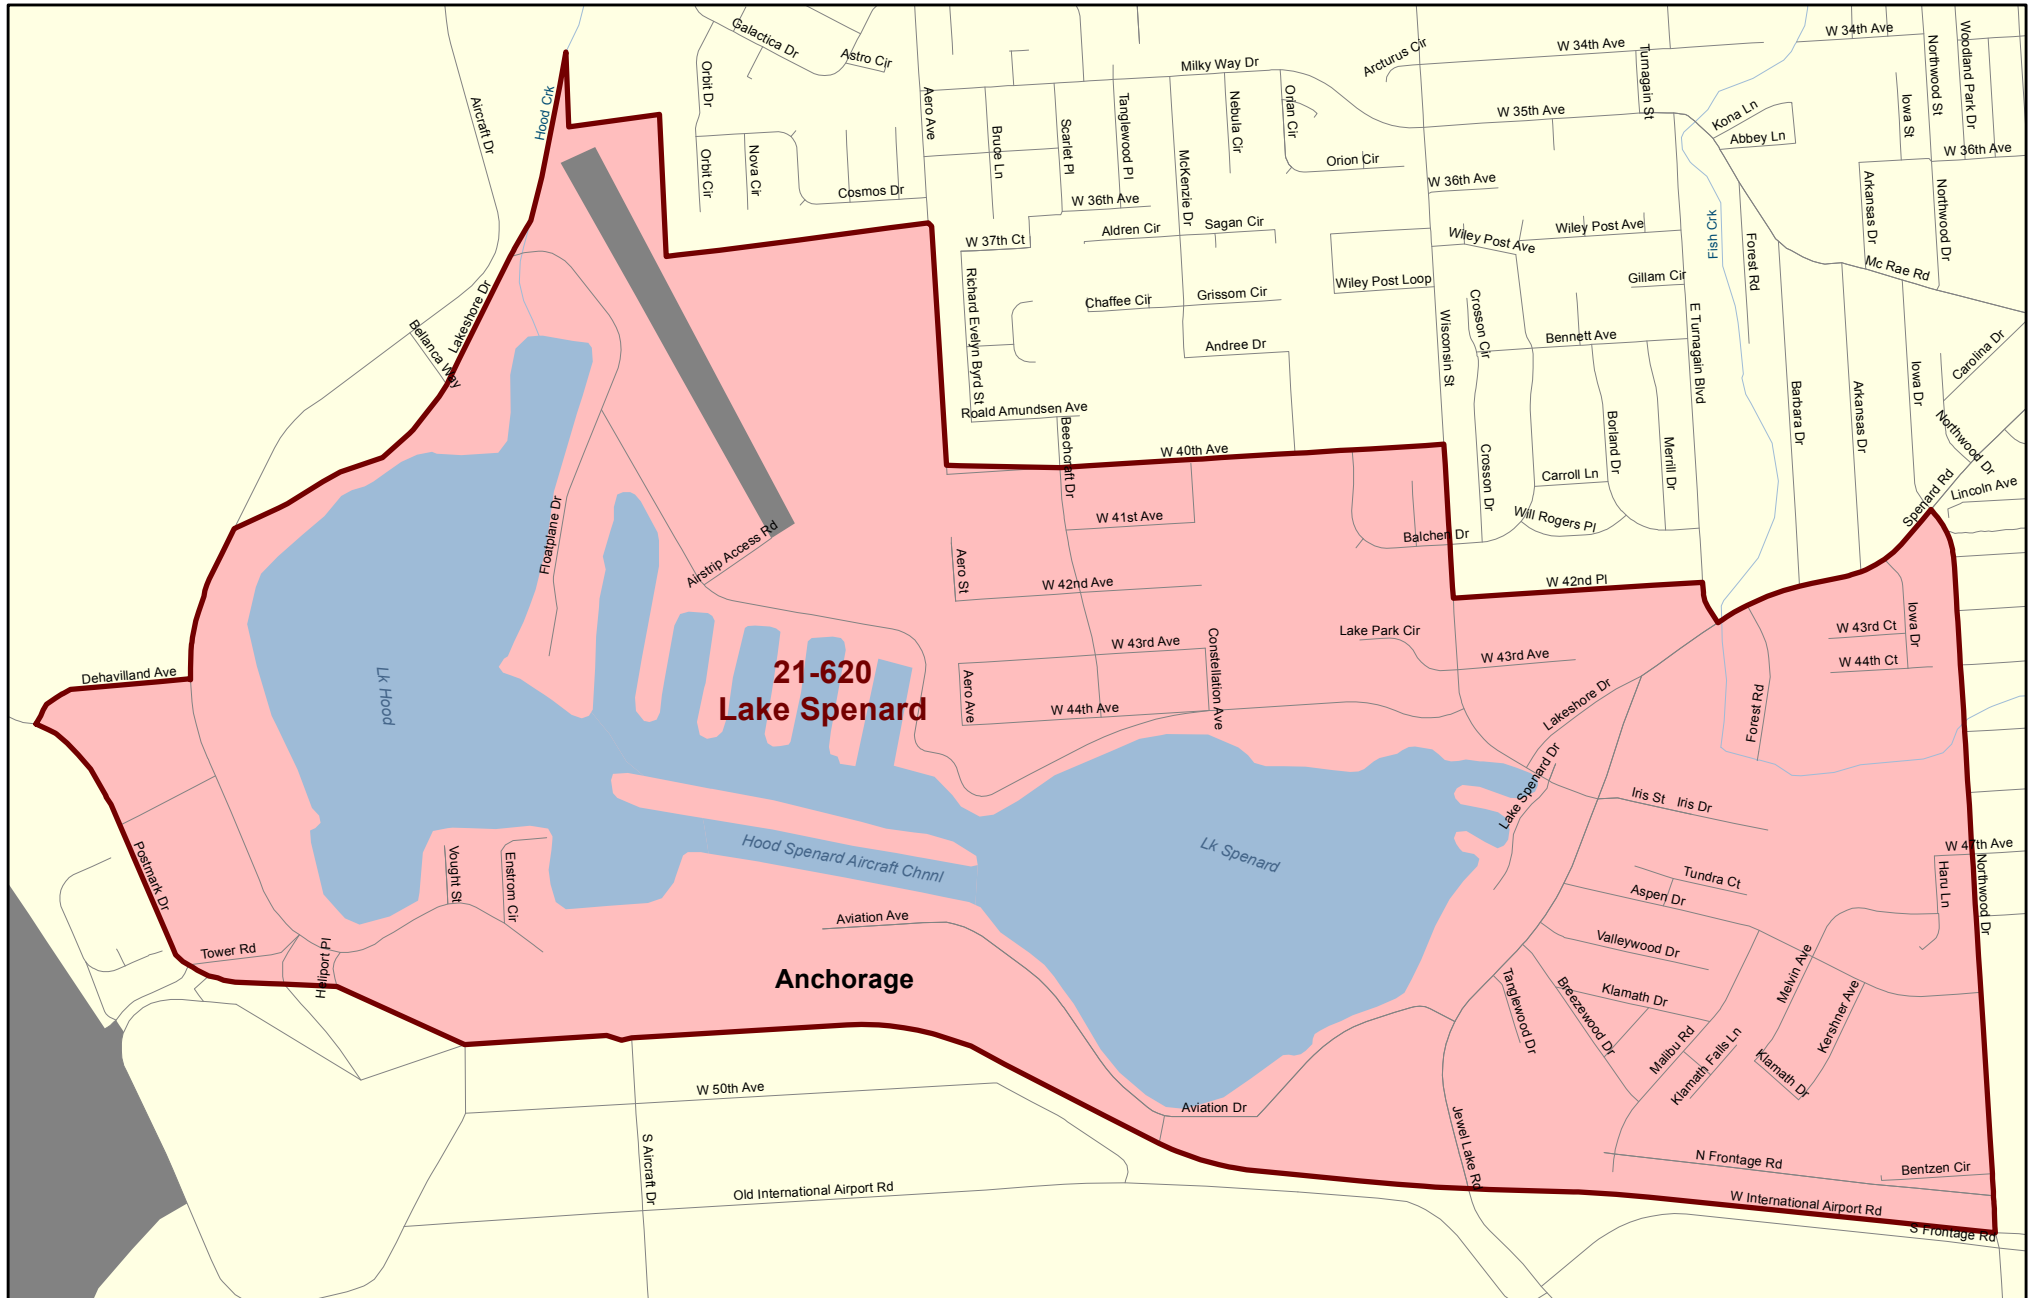

House District 21

Redistricting Plan July 14, 2013

Voting Precinct 21-600 Turnagain No. 1

Redistricting Plan July 14, 2013

Voting Precinct 21-605 Sand Lake No. 1

Redistricting Plan July 14, 2013

Voting Precinct 21-610 Sand Lake No. 2

Redistricting Plan July 14, 2013

**21-610
Sand Lake No. 2**

Anchorage

Voting Precinct 21-615 Sand Lake No. 3

Redistricting Plan July 14, 2013

Voting Precinct 21-620 Lake Spenard

Redistricting Plan July 14, 2013

Voting Precinct 21-625 Lake Hood

Redistricting Plan July 14, 2013

Voting Precinct 21-630 Turnagain No. 2

Redistricting Plan July 14, 2013

Voting Precinct 21-635 Turnagain No. 3

Redistricting Plan July 14, 2013