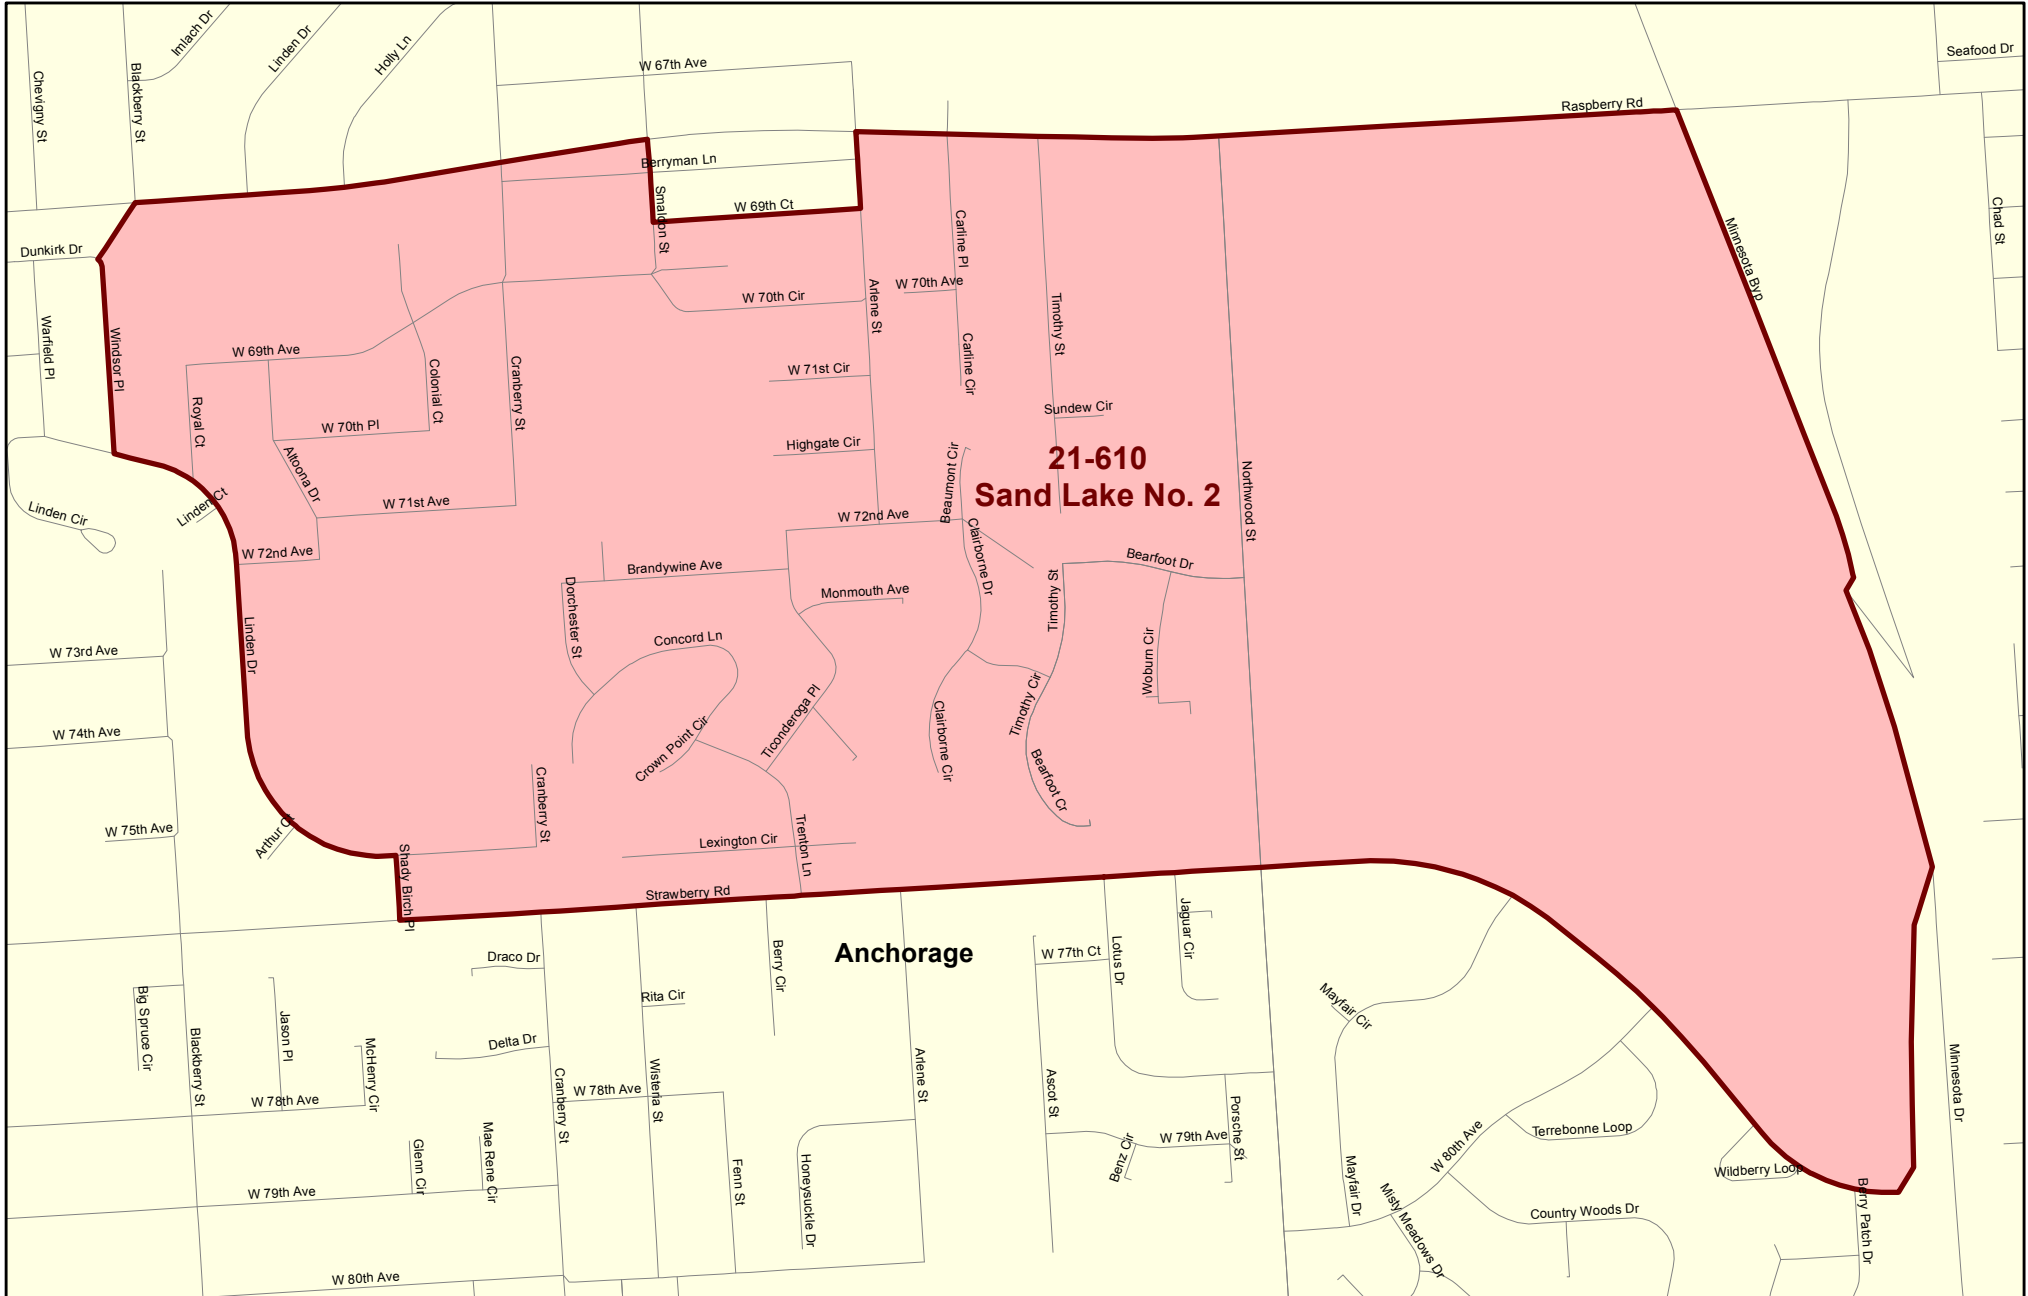

House District 21

Redistricting Plan July 14, 2013

Voting Precinct 21-600 Turnagain No. 1

Redistricting Plan July 14, 2013

Voting Precinct 21-605 Sand Lake No. 1

Redistricting Plan July 14, 2013

Voting Precinct 21-610 Sand Lake No. 2

Redistricting Plan July 14, 2013

**21-610
Sand Lake No. 2**

Anchorage

Voting Precinct 21-615 Sand Lake No. 3

Redistricting Plan July 14, 2013

Voting Precinct 21-620 Lake Spenard

Redistricting Plan July 14, 2013

Voting Precinct 21-625 Lake Hood

Redistricting Plan July 14, 2013

Voting Precinct 21-630 Turnagain No. 2

Redistricting Plan July 14, 2013

Voting Precinct 21-635 Turnagain No. 3

Redistricting Plan July 14, 2013