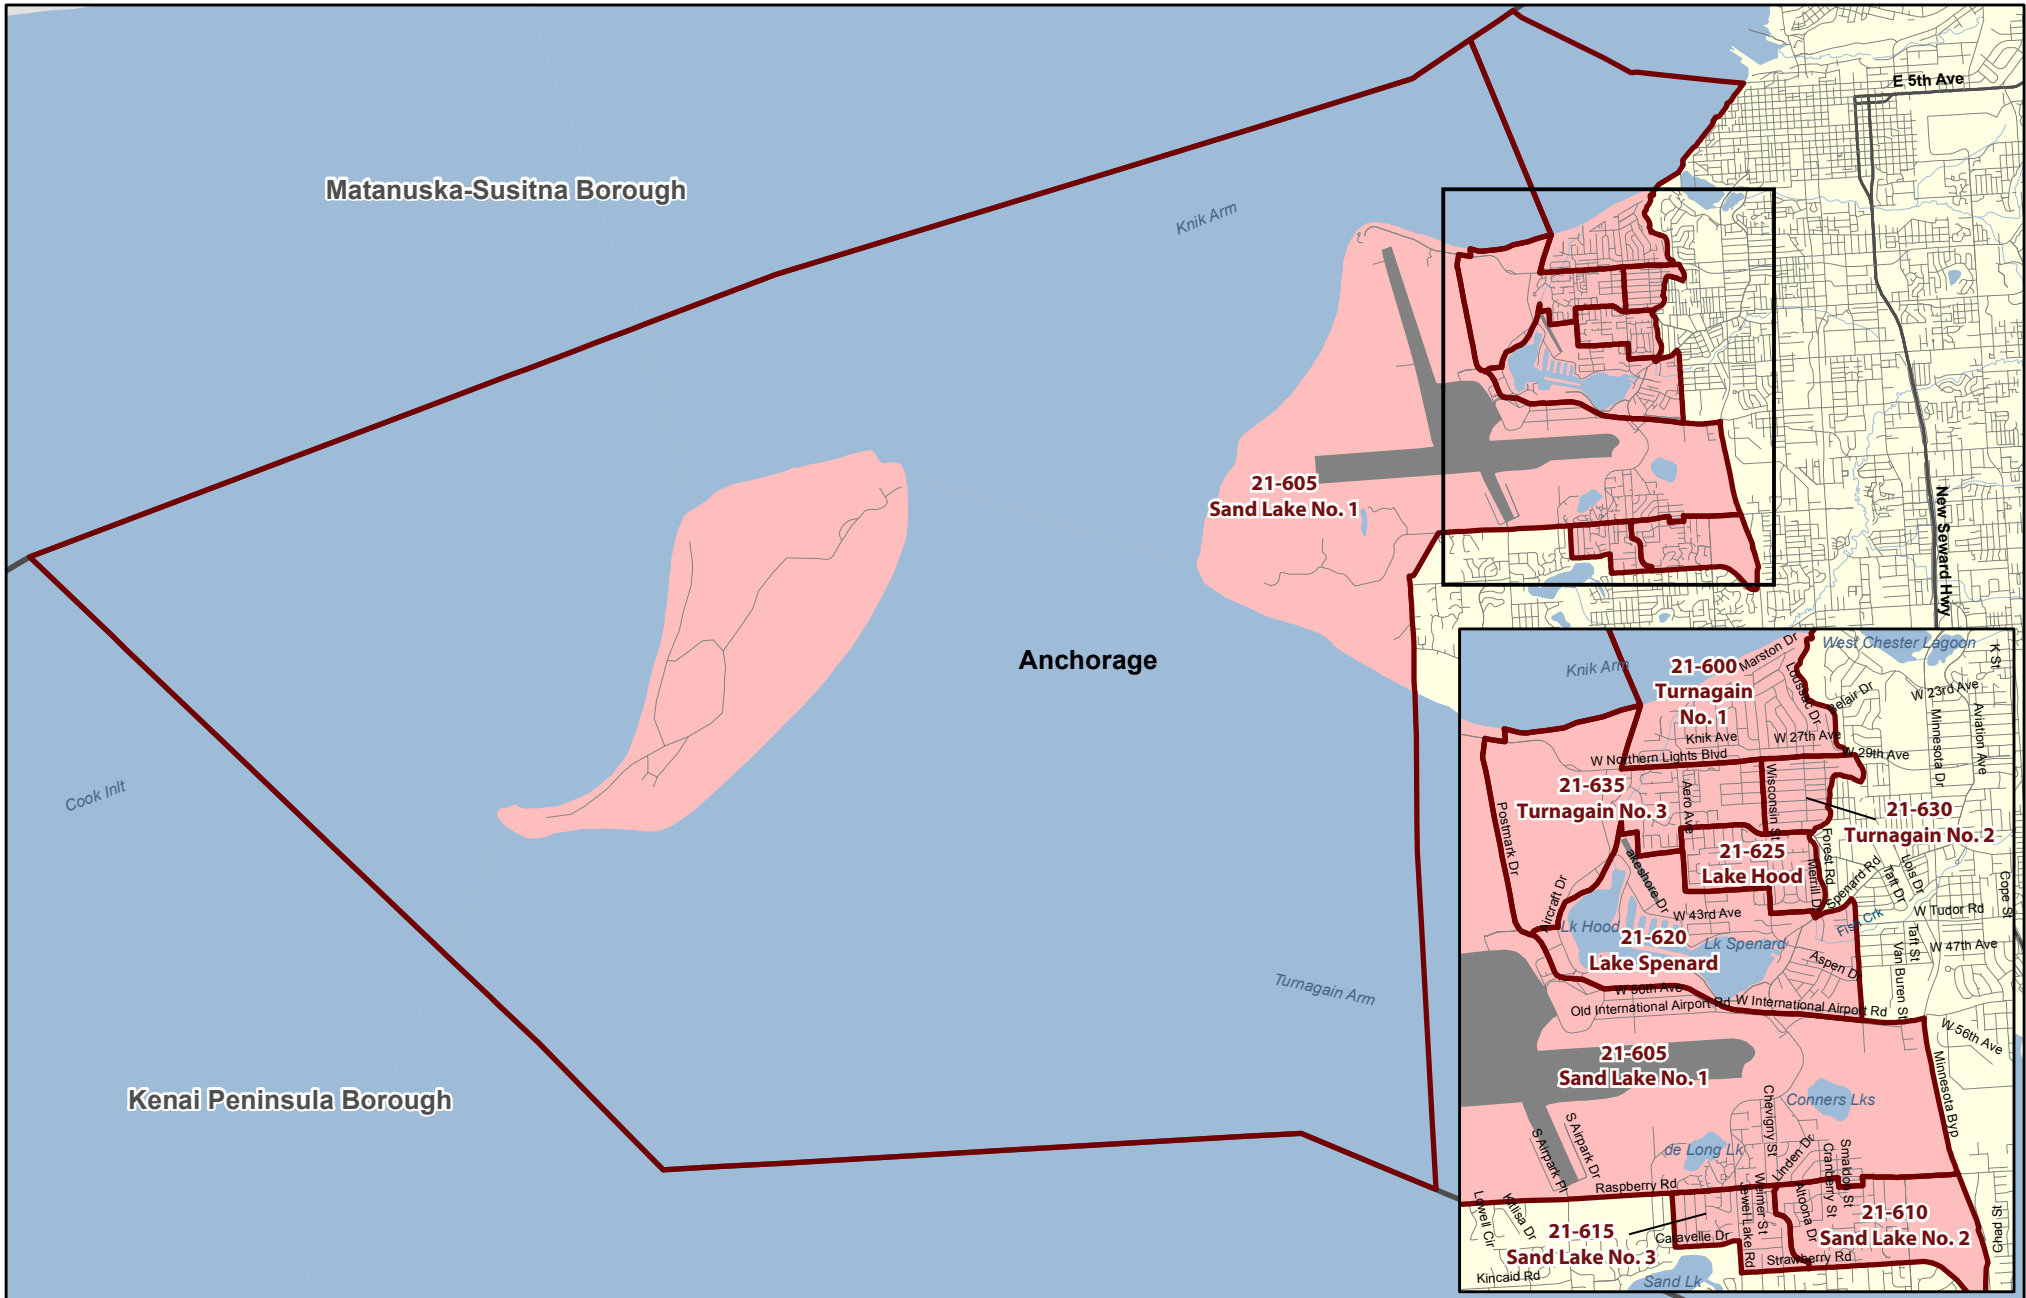

House District 21

Redistricting Plan July 14, 2013

Voting Precinct 21-600 Turnagain No. 1

Redistricting Plan July 14, 2013

Voting Precinct 21-605 Sand Lake No. 1

Redistricting Plan July 14, 2013

Voting Precinct 21-610 Sand Lake No. 2

Redistricting Plan July 14, 2013

**21-610
Sand Lake No. 2**

Anchorage

Voting Precinct 21-615 Sand Lake No. 3

Redistricting Plan July 14, 2013

Voting Precinct 21-620 Lake Spenard

Redistricting Plan July 14, 2013

Voting Precinct 21-625 Lake Hood

Redistricting Plan July 14, 2013

Voting Precinct 21-630 Turnagain No. 2

Redistricting Plan July 14, 2013

Voting Precinct 21-635 Turnagain No. 3

Redistricting Plan July 14, 2013