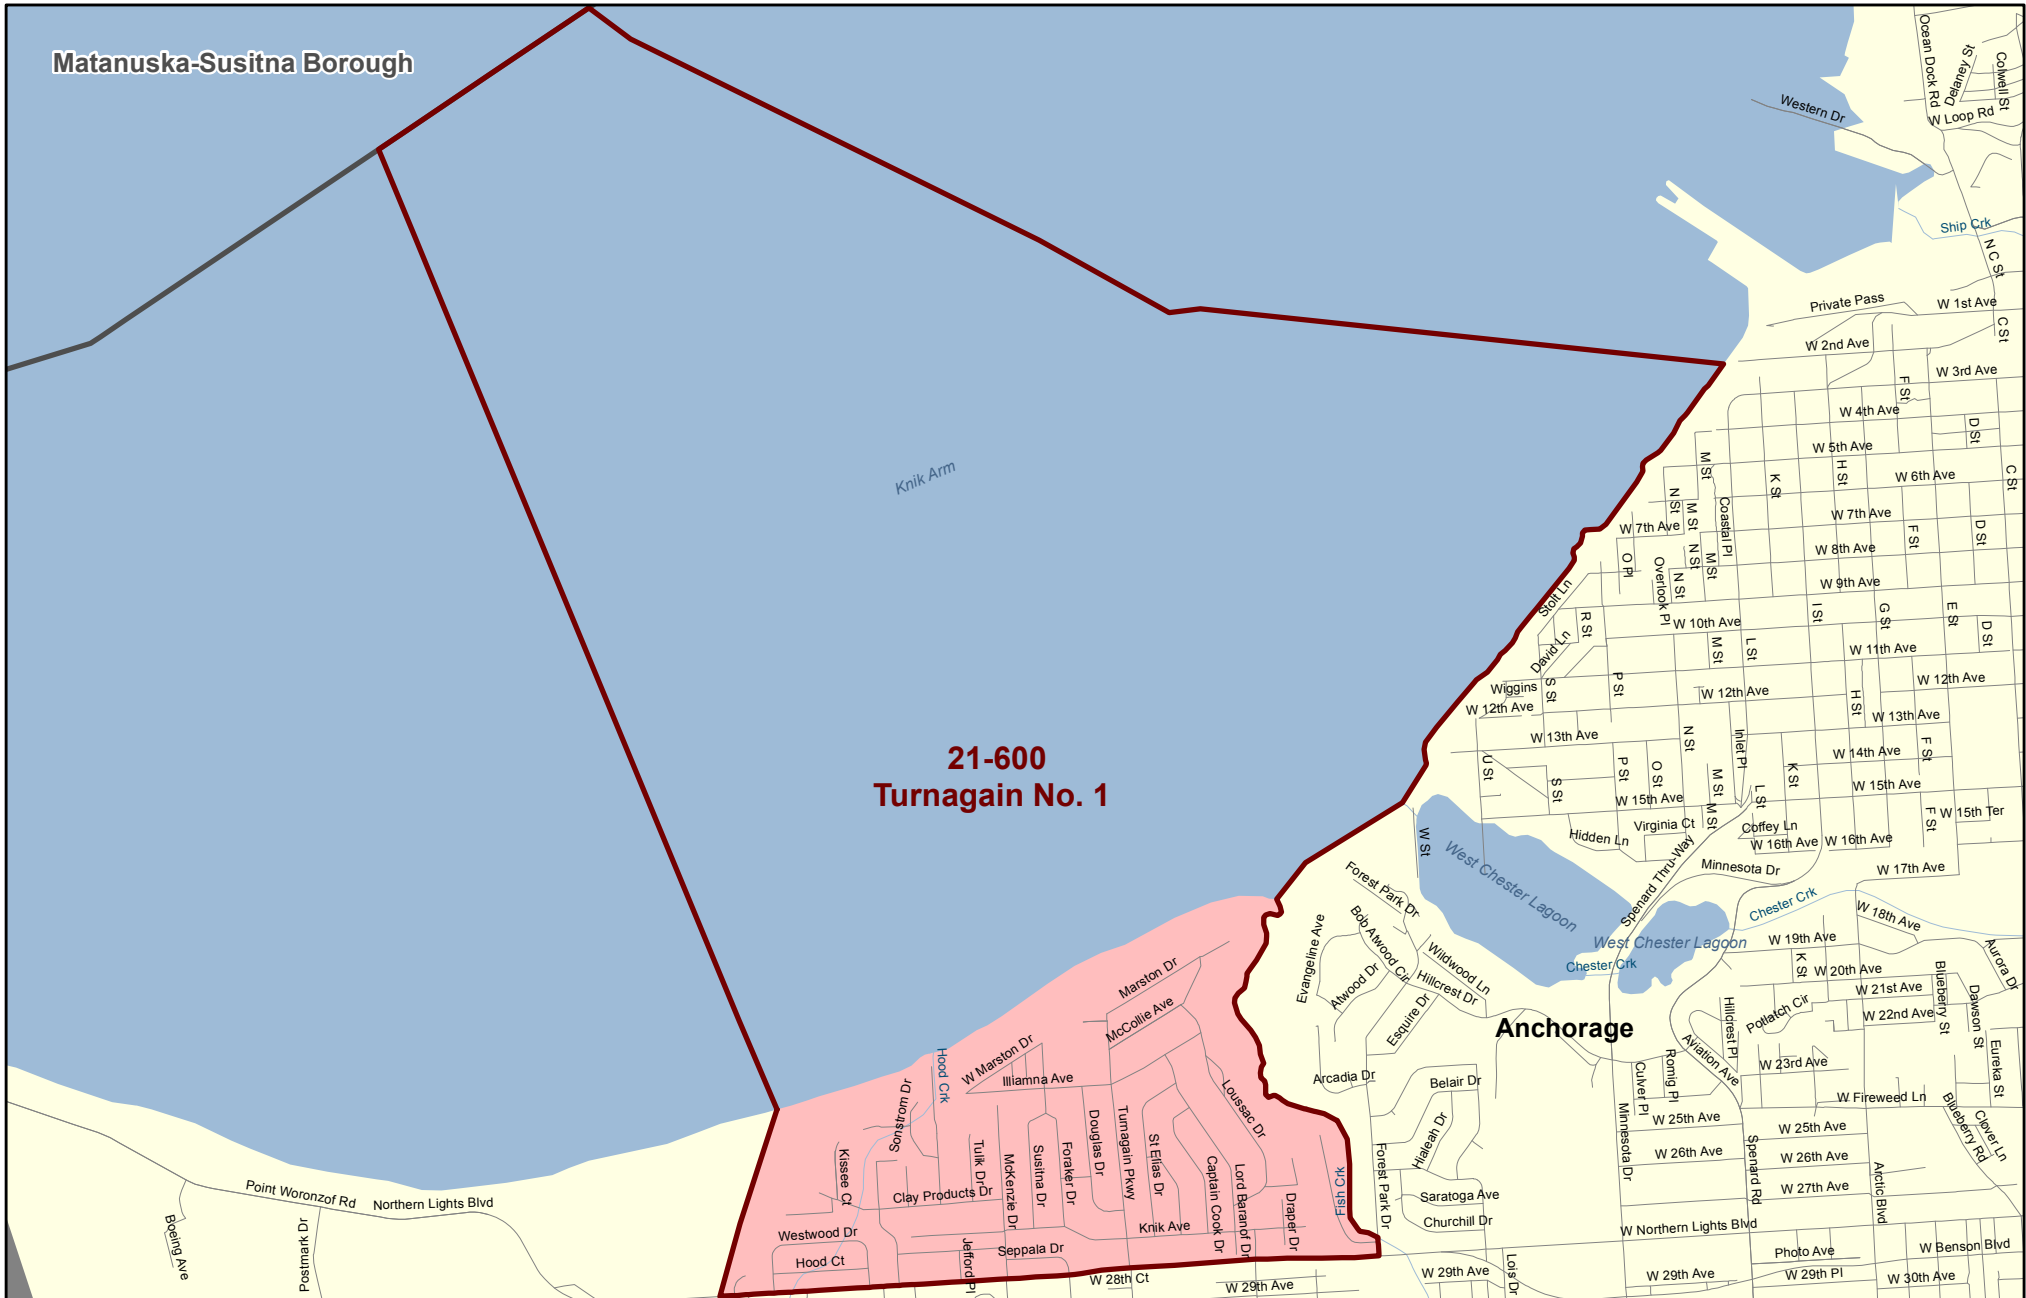

House District 21

Redistricting Plan July 14, 2013

Voting Precinct 21-600 Turnagain No. 1

Redistricting Plan July 14, 2013

Voting Precinct 21-605 Sand Lake No. 1

Redistricting Plan July 14, 2013

Voting Precinct 21-610 Sand Lake No. 2

Redistricting Plan July 14, 2013

**21-610
Sand Lake No. 2**

Anchorage

Voting Precinct 21-615 Sand Lake No. 3

Redistricting Plan July 14, 2013

Voting Precinct 21-620 Lake Spenard

Redistricting Plan July 14, 2013

Voting Precinct 21-625 Lake Hood

Redistricting Plan July 14, 2013

Voting Precinct 21-630 Turnagain No. 2

Redistricting Plan July 14, 2013

Voting Precinct 21-635 Turnagain No. 3

Redistricting Plan July 14, 2013