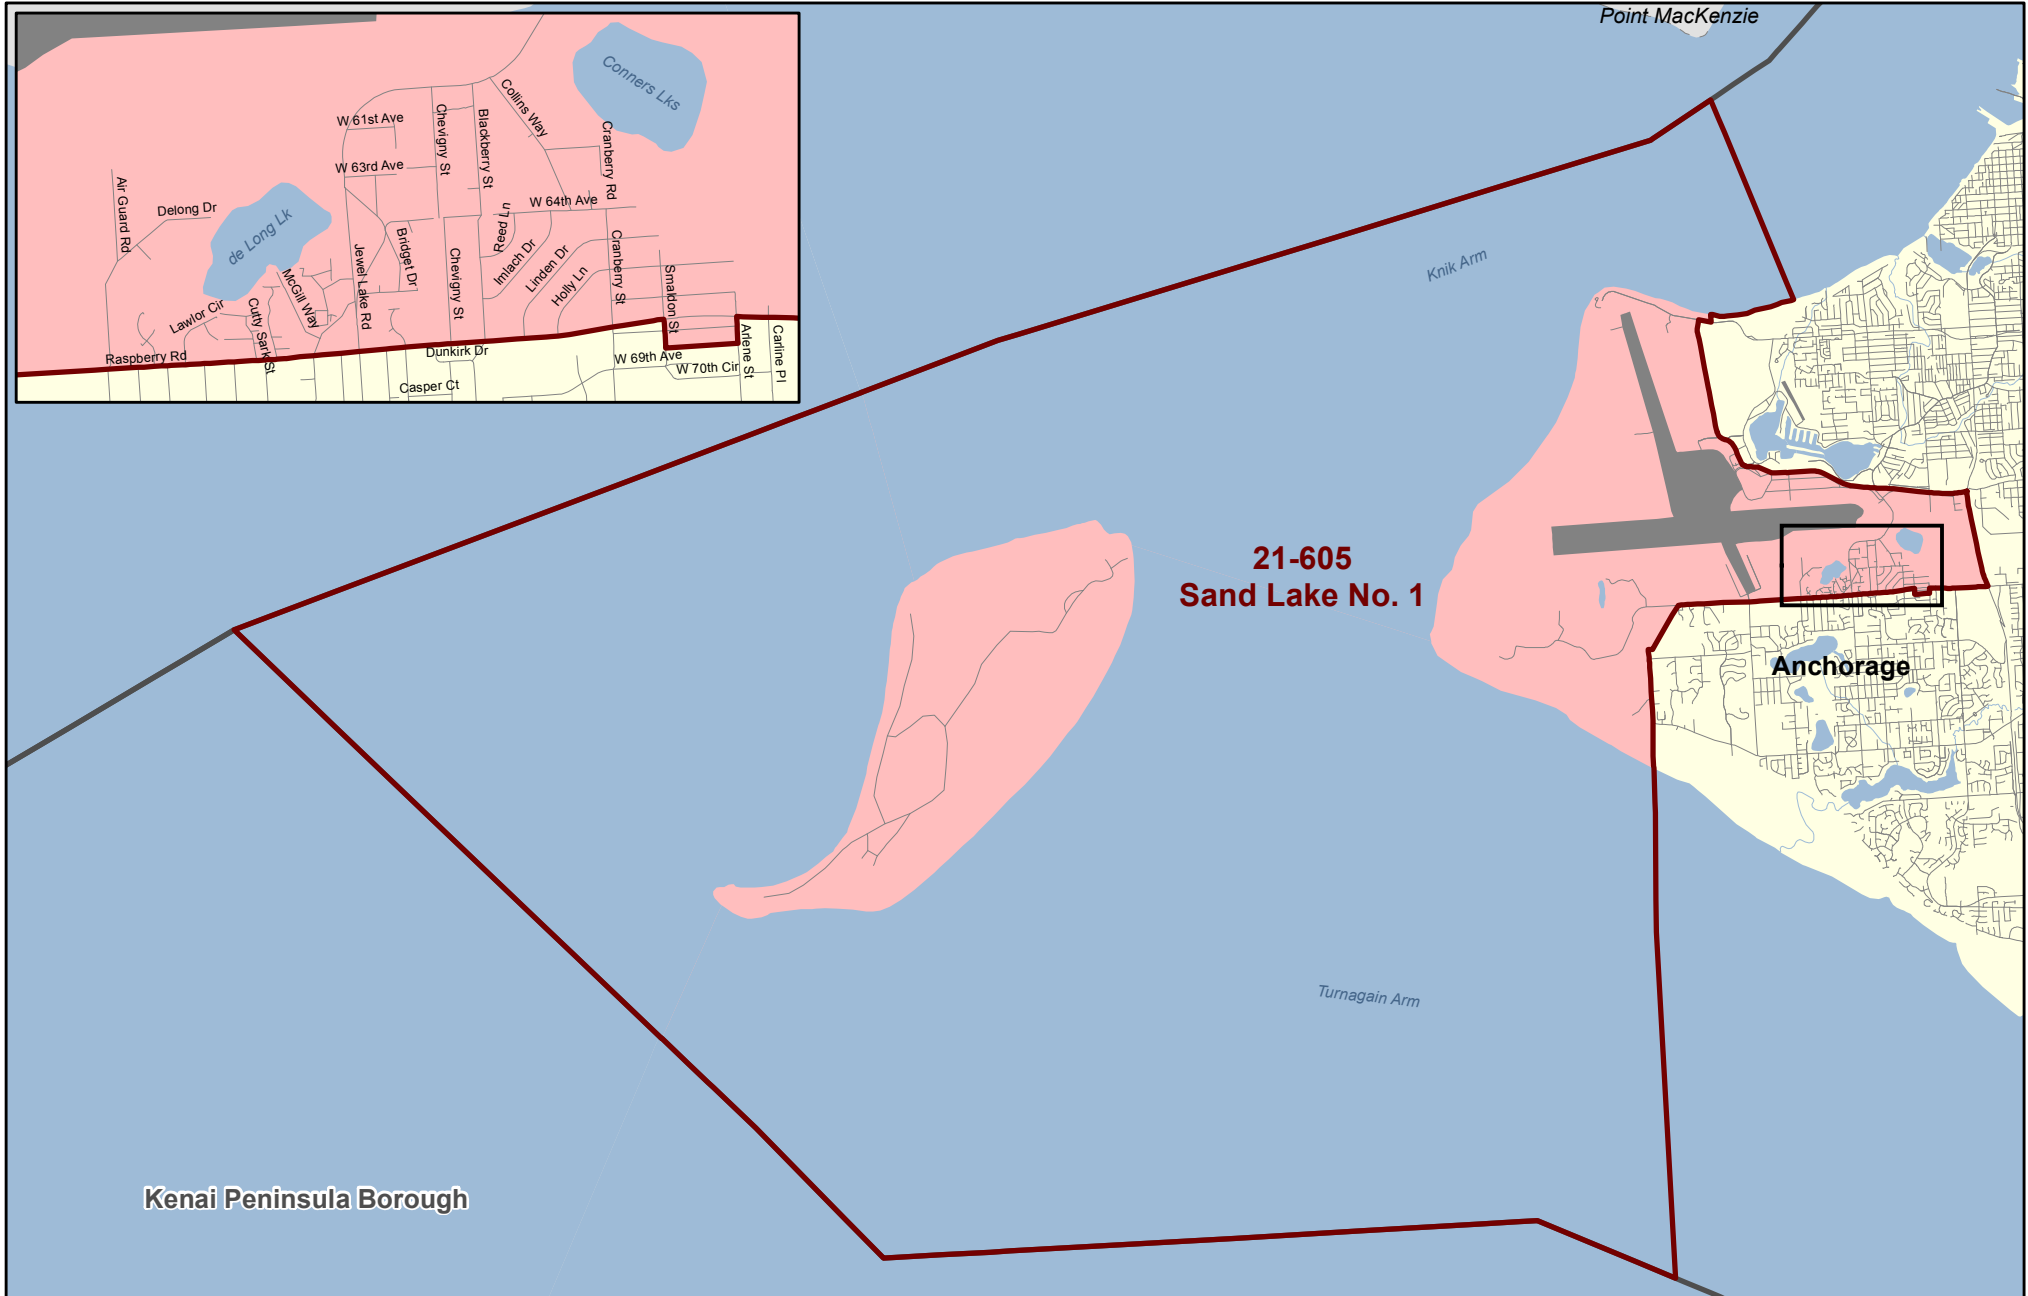

House District 21

Redistricting Plan July 14, 2013

Voting Precinct 21-600 Turnagain No. 1

Redistricting Plan July 14, 2013

Voting Precinct 21-605 Sand Lake No. 1

Redistricting Plan July 14, 2013

Voting Precinct 21-610 Sand Lake No. 2

Redistricting Plan July 14, 2013

**21-610
Sand Lake No. 2**

Anchorage

Voting Precinct 21-615 Sand Lake No. 3

Redistricting Plan July 14, 2013

Voting Precinct 21-620 Lake Spenard

Redistricting Plan July 14, 2013

Voting Precinct 21-625 Lake Hood

Redistricting Plan July 14, 2013

Voting Precinct 21-630 Turnagain No. 2

Redistricting Plan July 14, 2013

Voting Precinct 21-635 Turnagain No. 3

Redistricting Plan July 14, 2013