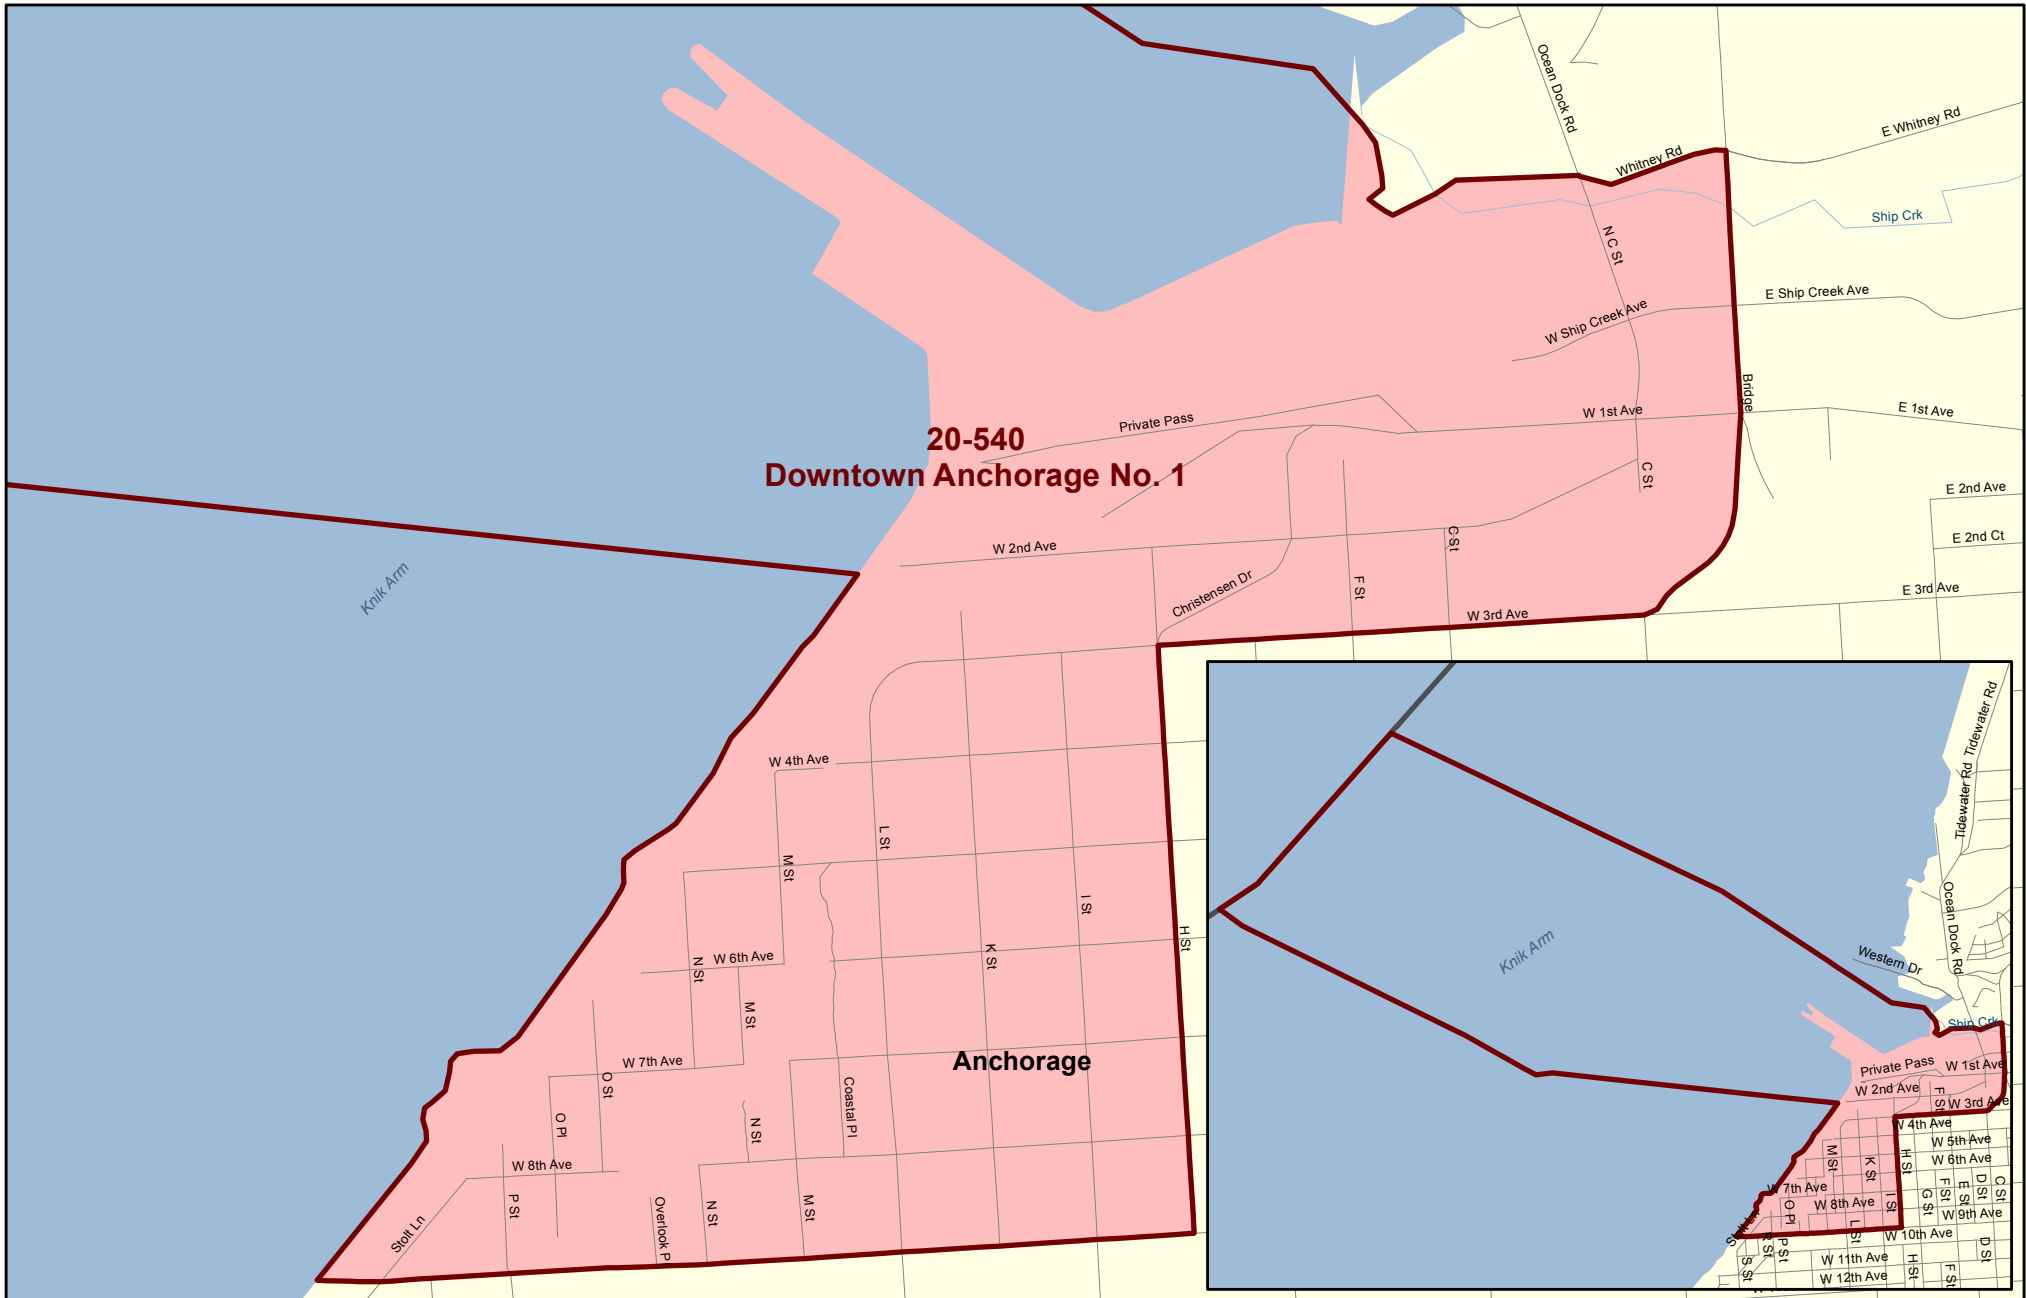

House District 20

Redistricting Plan July 14, 2013

Voting Precinct 20-530 Government Hill

Redistricting Plan July 14, 2013

Voting Precinct 20-535 Merrill Field

Redistricting Plan July 14, 2013

Voting Precinct 20-540 Downtown Anchorage No. 1

Redistricting Plan July 14, 2013

Voting Precinct 20-545 Downtown Anchorage No. 2

Redistricting Plan July 14, 2013

Voting Precinct 20-550 Downtown Anchorage No. 3

Redistricting Plan July 14, 2013

Voting Precinct 20-555 Downtown Anchorage No. 4

Redistricting Plan July 14, 2013

Voting Precinct 20-560 Inlet View

Redistricting Plan July 14, 2013

Voting Precinct 20-565 Westchester

Redistricting Plan July 14, 2013

Voting Precinct 20-570 Fairview

Redistricting Plan July 14, 2013