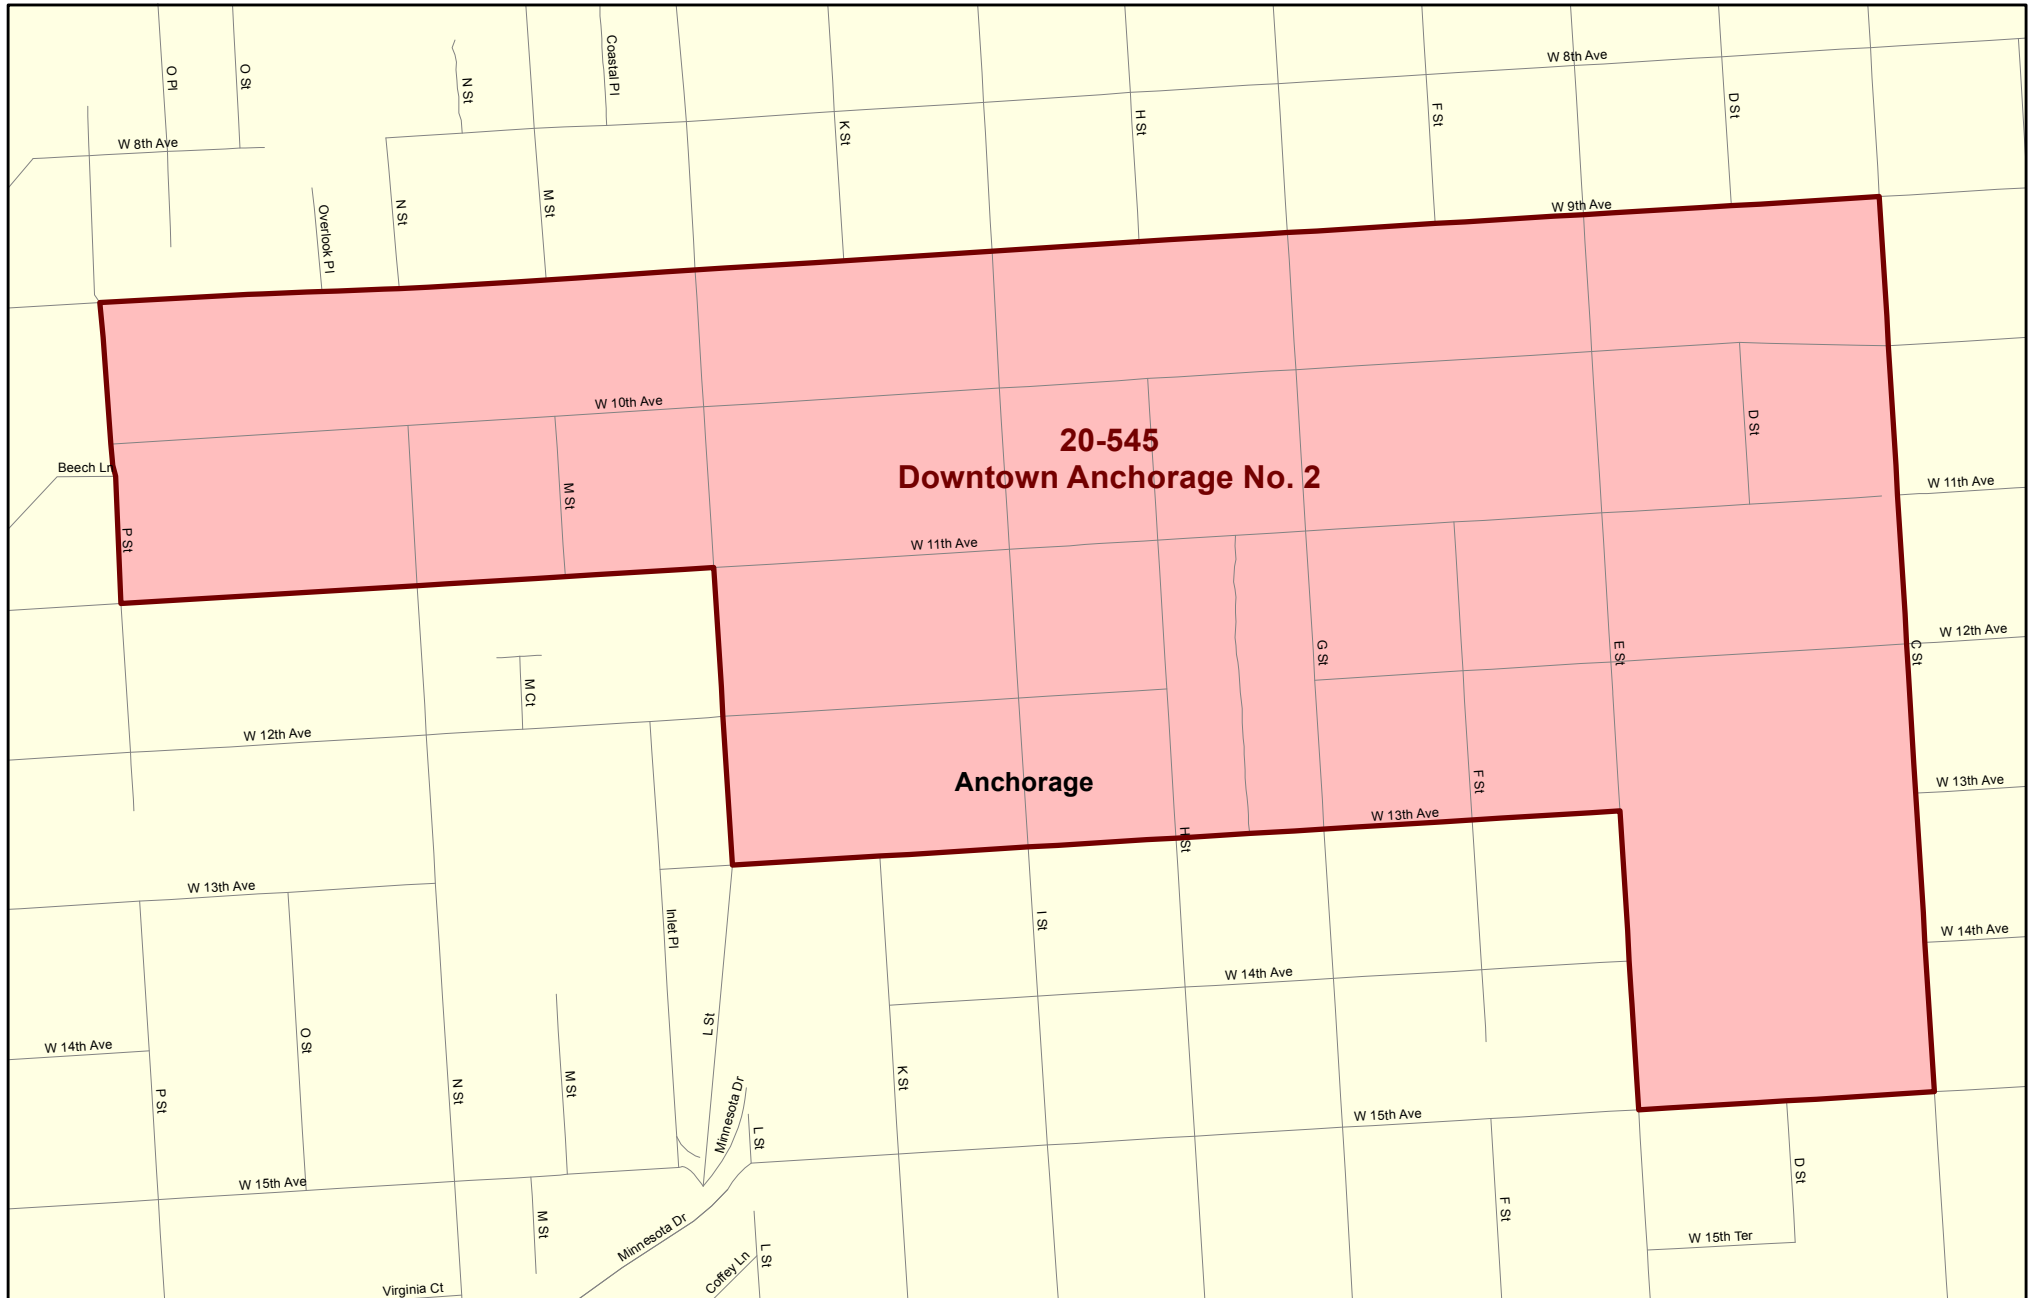

House District 20

Redistricting Plan July 14, 2013

Voting Precinct 20-530 Government Hill

Redistricting Plan July 14, 2013

Voting Precinct 20-535 Merrill Field

Redistricting Plan July 14, 2013

Voting Precinct 20-540 Downtown Anchorage No. 1

Redistricting Plan July 14, 2013

Voting Precinct 20-545 Downtown Anchorage No. 2

Redistricting Plan July 14, 2013

Voting Precinct 20-550 Downtown Anchorage No. 3

Redistricting Plan July 14, 2013

Voting Precinct 20-555 Downtown Anchorage No. 4

Redistricting Plan July 14, 2013

Voting Precinct 20-560 Inlet View

Redistricting Plan July 14, 2013

Voting Precinct 20-565 Westchester

Redistricting Plan July 14, 2013

Voting Precinct 20-570 Fairview

Redistricting Plan July 14, 2013