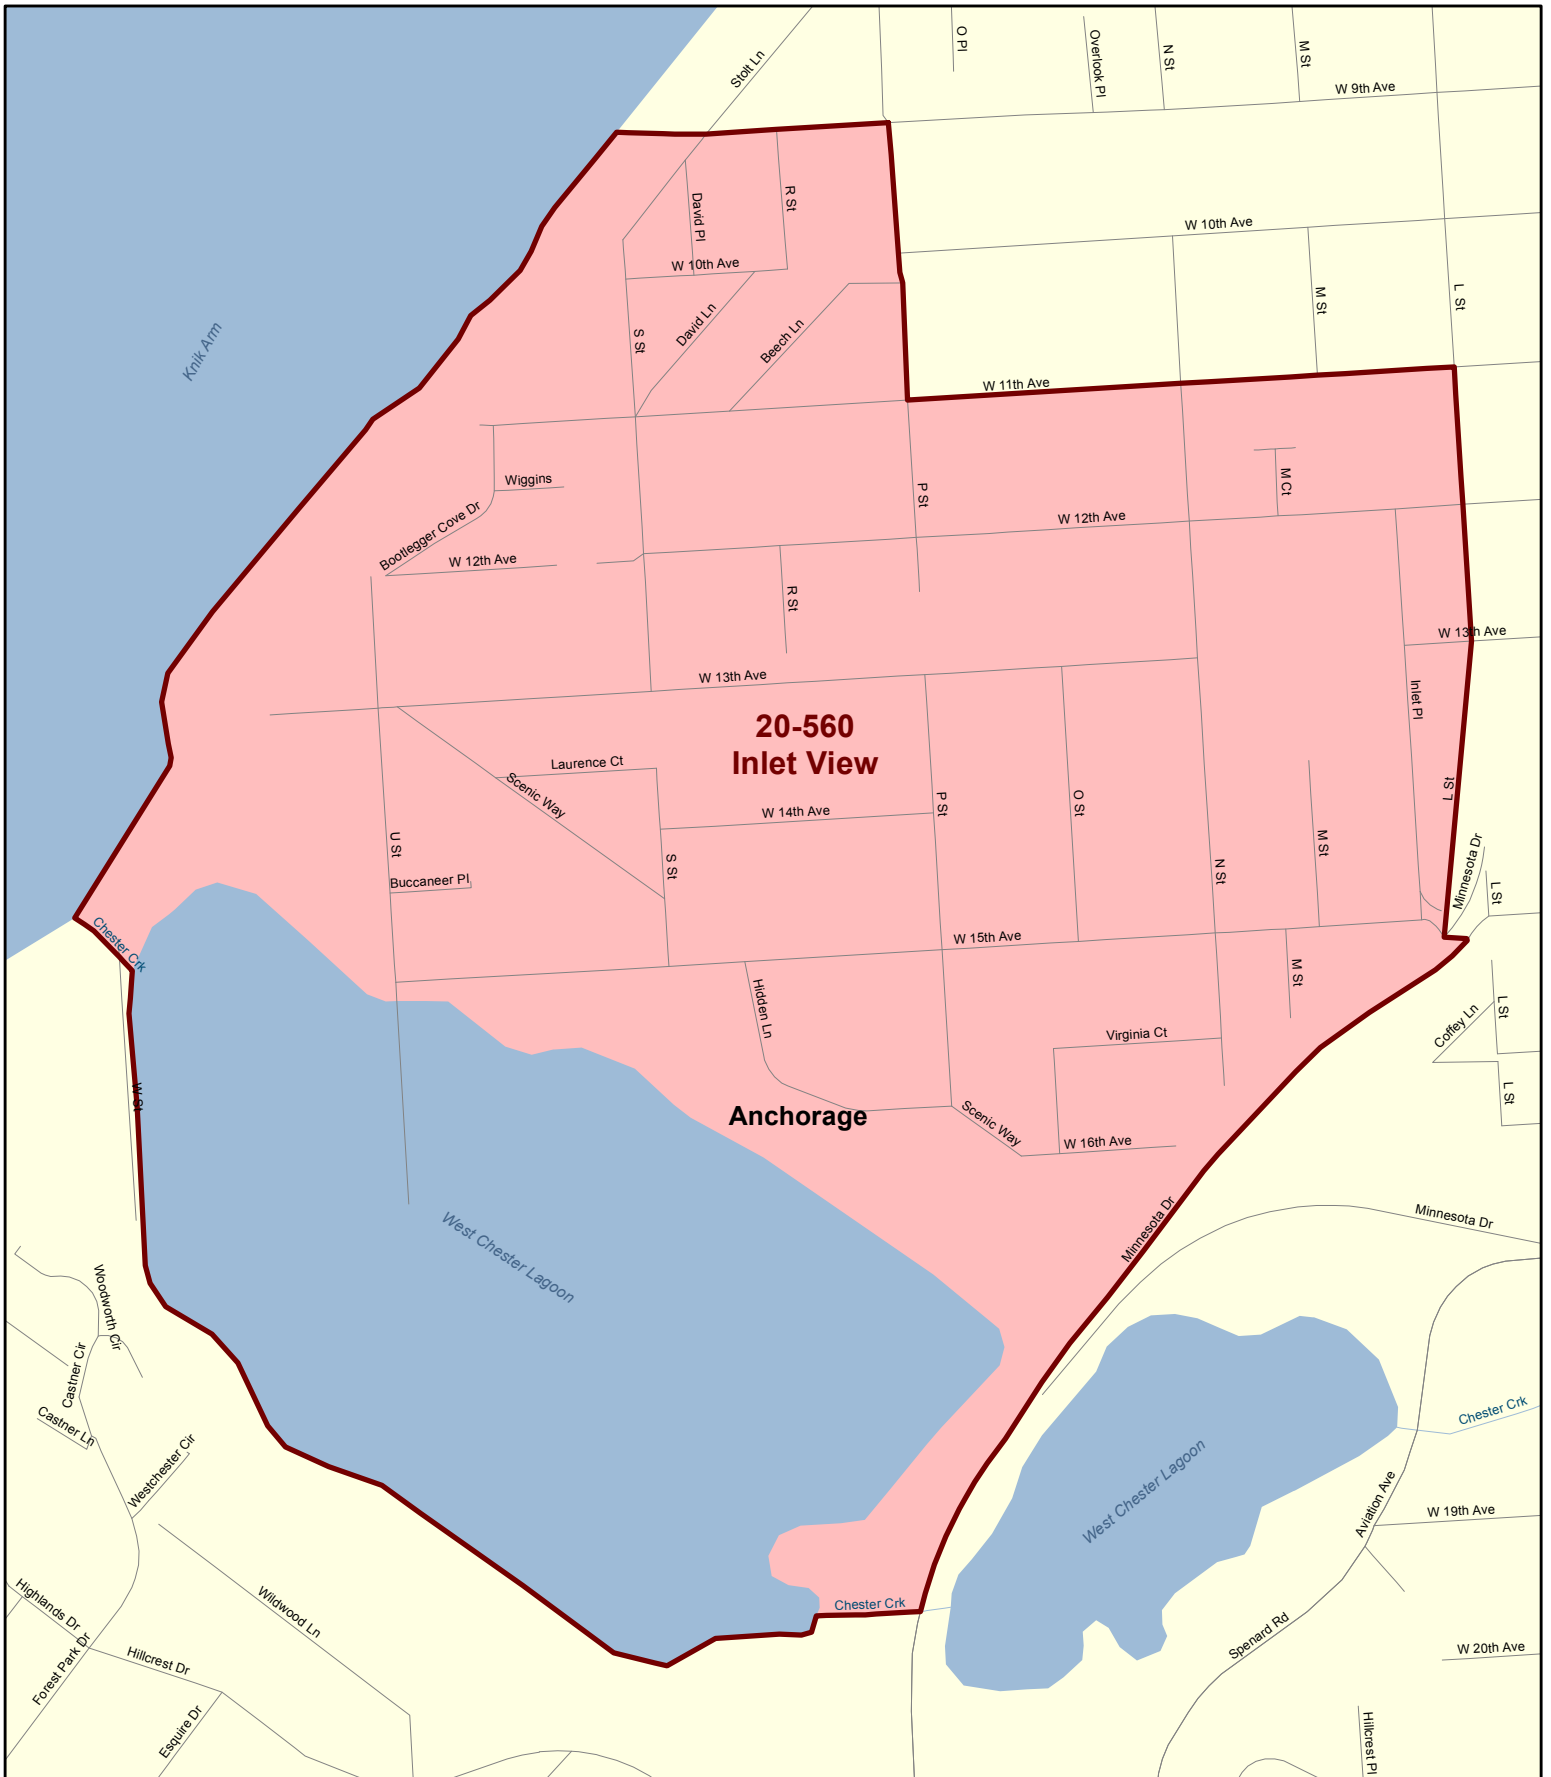

House District 20

Redistricting Plan July 14, 2013

Voting Precinct 20-530 Government Hill

Redistricting Plan July 14, 2013

Voting Precinct 20-535 Merrill Field

Redistricting Plan July 14, 2013

Voting Precinct 20-540 Downtown Anchorage No. 1

Redistricting Plan July 14, 2013

Voting Precinct 20-545 Downtown Anchorage No. 2

Redistricting Plan July 14, 2013

Voting Precinct 20-550 Downtown Anchorage No. 3

Redistricting Plan July 14, 2013

Voting Precinct 20-555 Downtown Anchorage No. 4

Redistricting Plan July 14, 2013

Voting Precinct 20-560 Inlet View

Redistricting Plan July 14, 2013

Voting Precinct 20-565 Westchester

Redistricting Plan July 14, 2013

Voting Precinct 20-570 Fairview

Redistricting Plan July 14, 2013