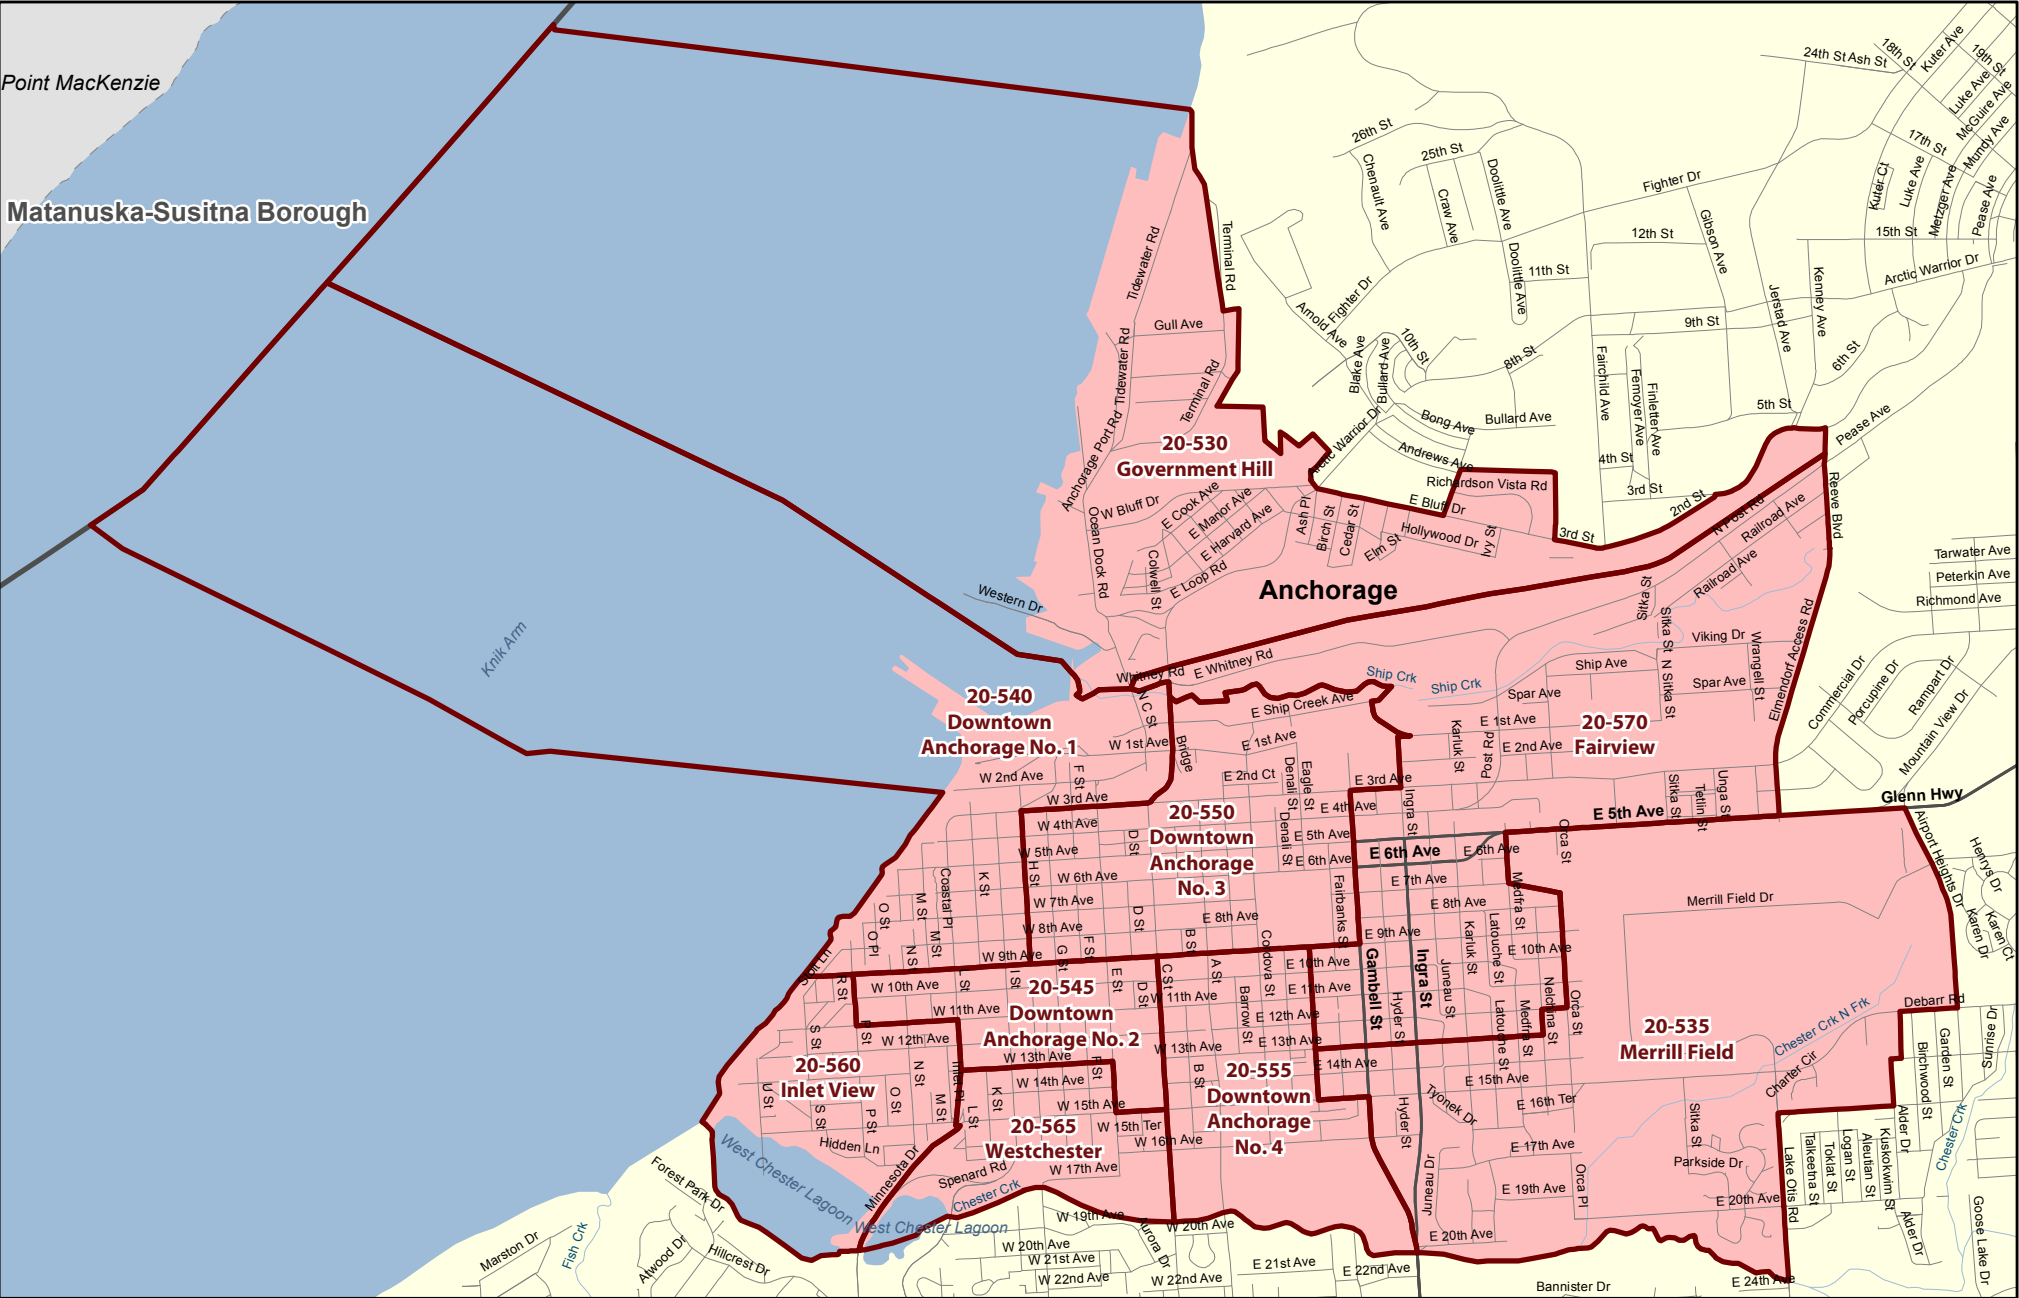

House District 20

Redistricting Plan July 14, 2013

Voting Precinct 20-530 Government Hill

Redistricting Plan July 14, 2013

Voting Precinct 20-535 Merrill Field

Redistricting Plan July 14, 2013

Voting Precinct 20-540 Downtown Anchorage No. 1

Redistricting Plan July 14, 2013

Voting Precinct 20-545 Downtown Anchorage No. 2

Redistricting Plan July 14, 2013

Voting Precinct 20-550 Downtown Anchorage No. 3

Redistricting Plan July 14, 2013

Voting Precinct 20-555 Downtown Anchorage No. 4

Redistricting Plan July 14, 2013

Voting Precinct 20-560 Inlet View

Redistricting Plan July 14, 2013

Voting Precinct 20-565 Westchester

Redistricting Plan July 14, 2013

Voting Precinct 20-570 Fairview

Redistricting Plan July 14, 2013