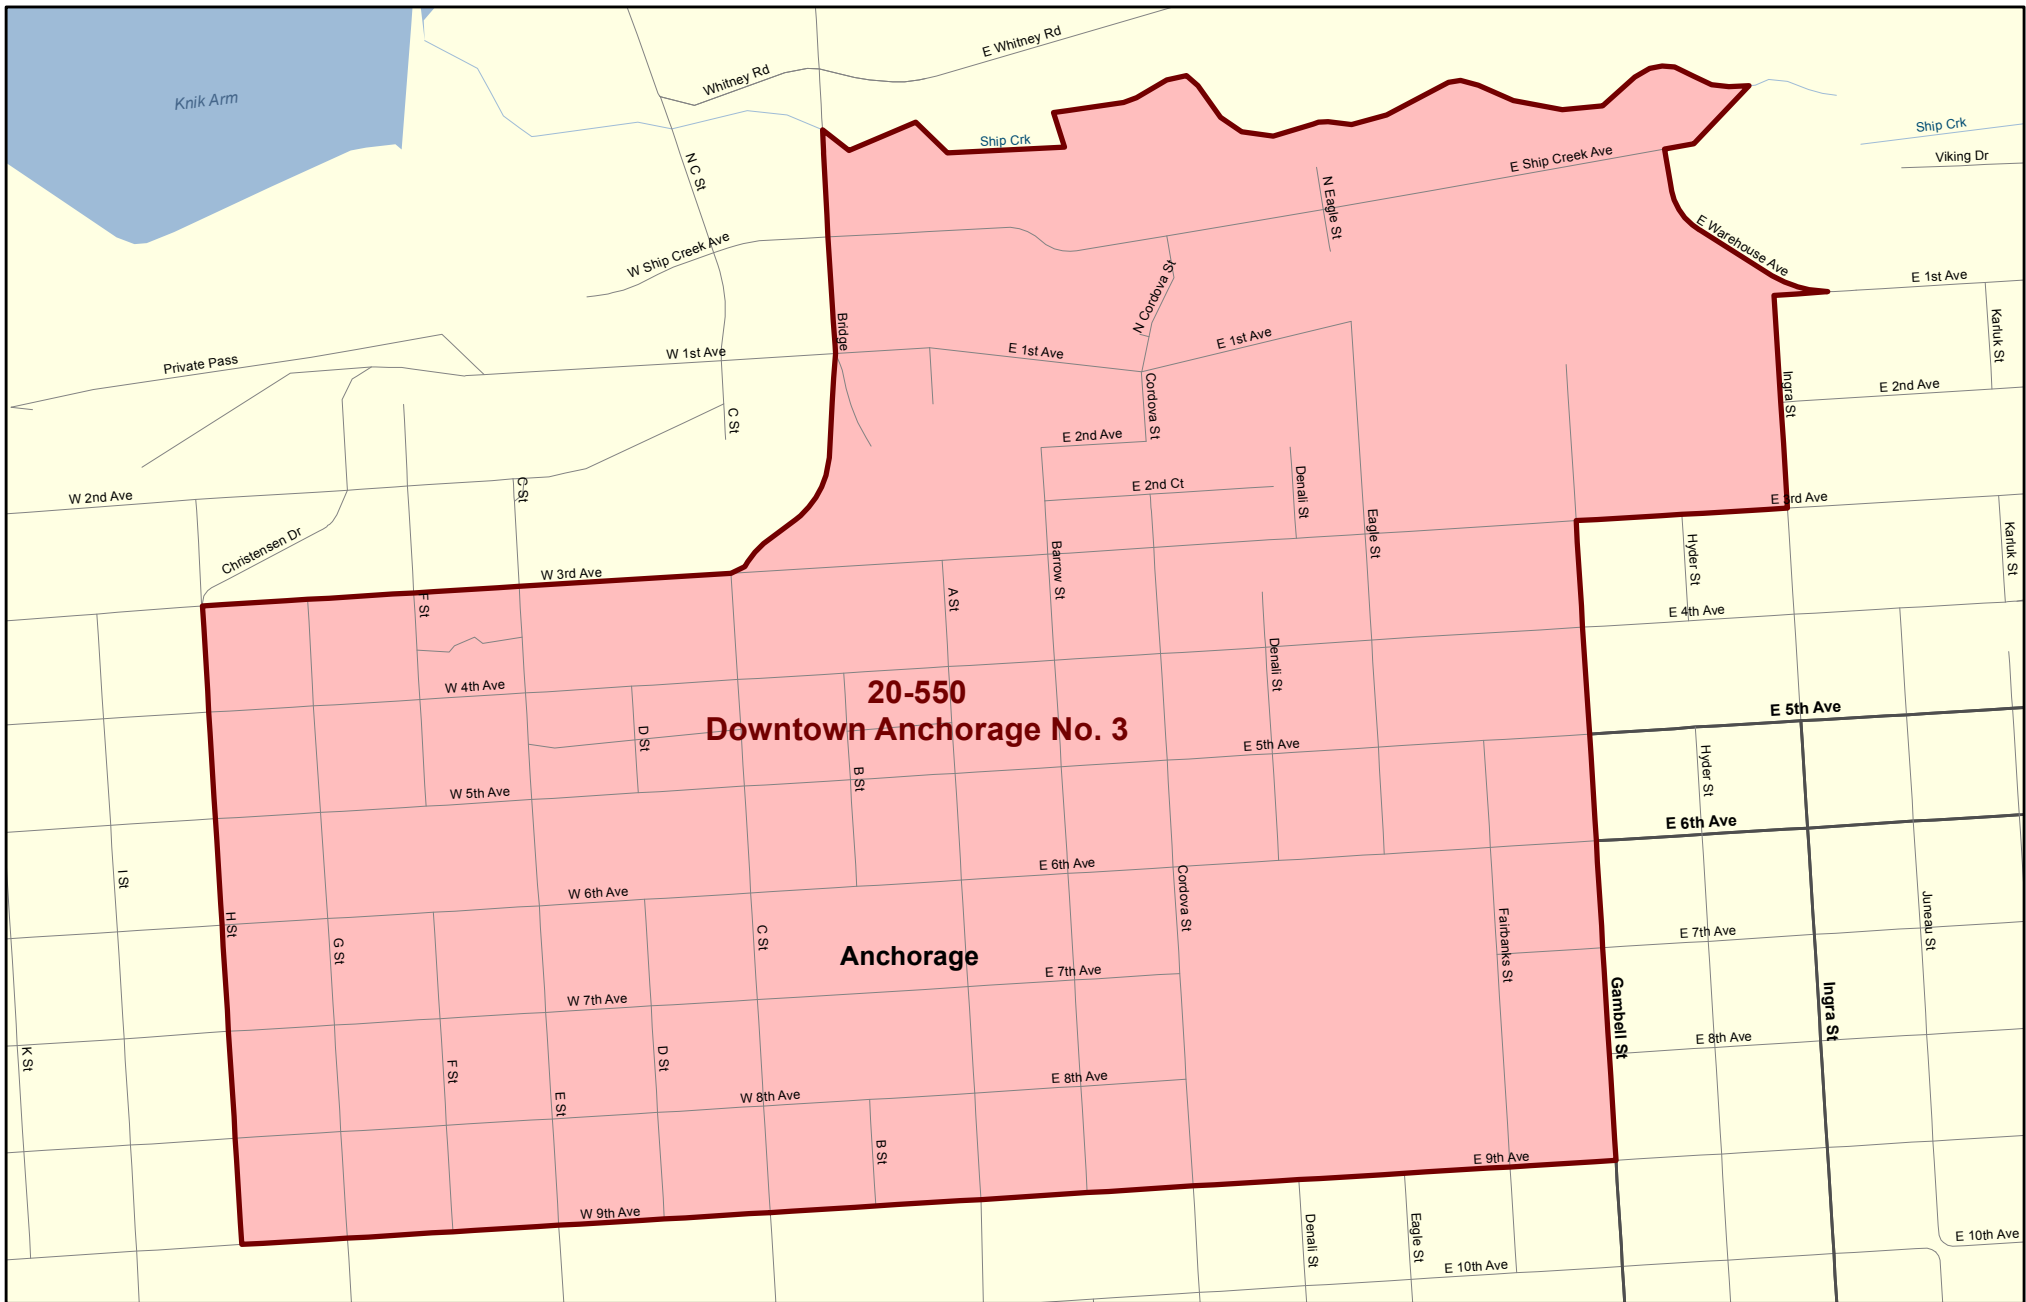

House District 20

Redistricting Plan July 14, 2013

Voting Precinct 20-530 Government Hill

Redistricting Plan July 14, 2013

Voting Precinct 20-535 Merrill Field

Redistricting Plan July 14, 2013

Voting Precinct 20-540 Downtown Anchorage No. 1

Redistricting Plan July 14, 2013

Voting Precinct 20-545 Downtown Anchorage No. 2

Redistricting Plan July 14, 2013

Voting Precinct 20-550 Downtown Anchorage No. 3

Redistricting Plan July 14, 2013

Voting Precinct 20-555 Downtown Anchorage No. 4

Redistricting Plan July 14, 2013

Voting Precinct 20-560 Inlet View

Redistricting Plan July 14, 2013

Voting Precinct 20-565 Westchester

Redistricting Plan July 14, 2013

Voting Precinct 20-570 Fairview

Redistricting Plan July 14, 2013