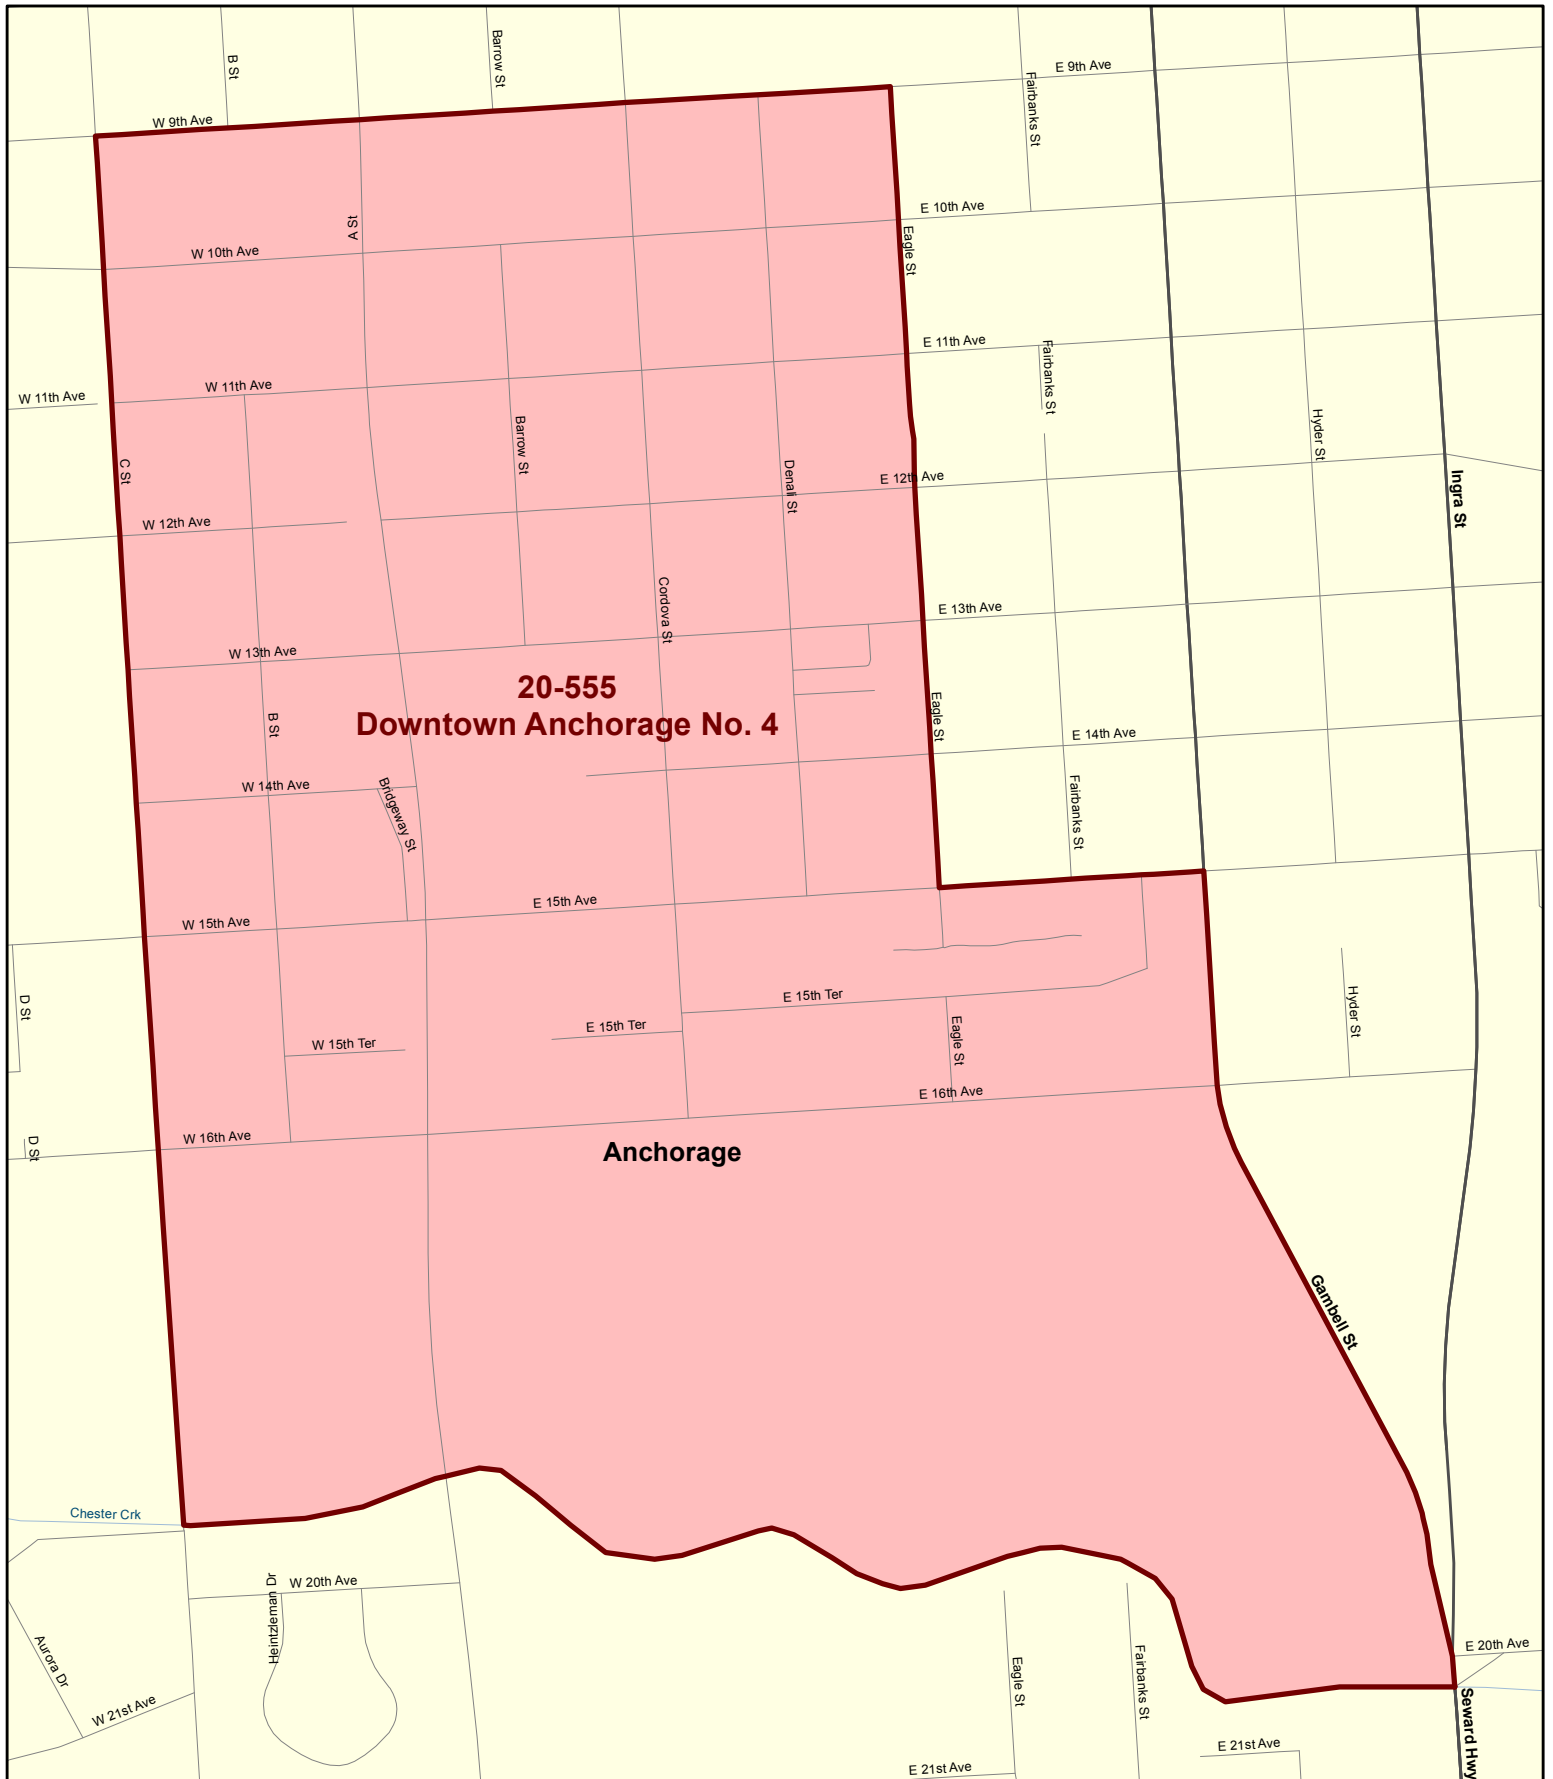

House District 20

Redistricting Plan July 14, 2013

Voting Precinct 20-530 Government Hill

Redistricting Plan July 14, 2013

Voting Precinct 20-535 Merrill Field

Redistricting Plan July 14, 2013

Voting Precinct 20-540 Downtown Anchorage No. 1

Redistricting Plan July 14, 2013

Voting Precinct 20-545 Downtown Anchorage No. 2

Redistricting Plan July 14, 2013

Voting Precinct 20-550 Downtown Anchorage No. 3

Redistricting Plan July 14, 2013

Voting Precinct 20-555 Downtown Anchorage No. 4

Redistricting Plan July 14, 2013

Voting Precinct 20-560 Inlet View

Redistricting Plan July 14, 2013

Voting Precinct 20-565 Westchester

Redistricting Plan July 14, 2013

Voting Precinct 20-570 Fairview

Redistricting Plan July 14, 2013