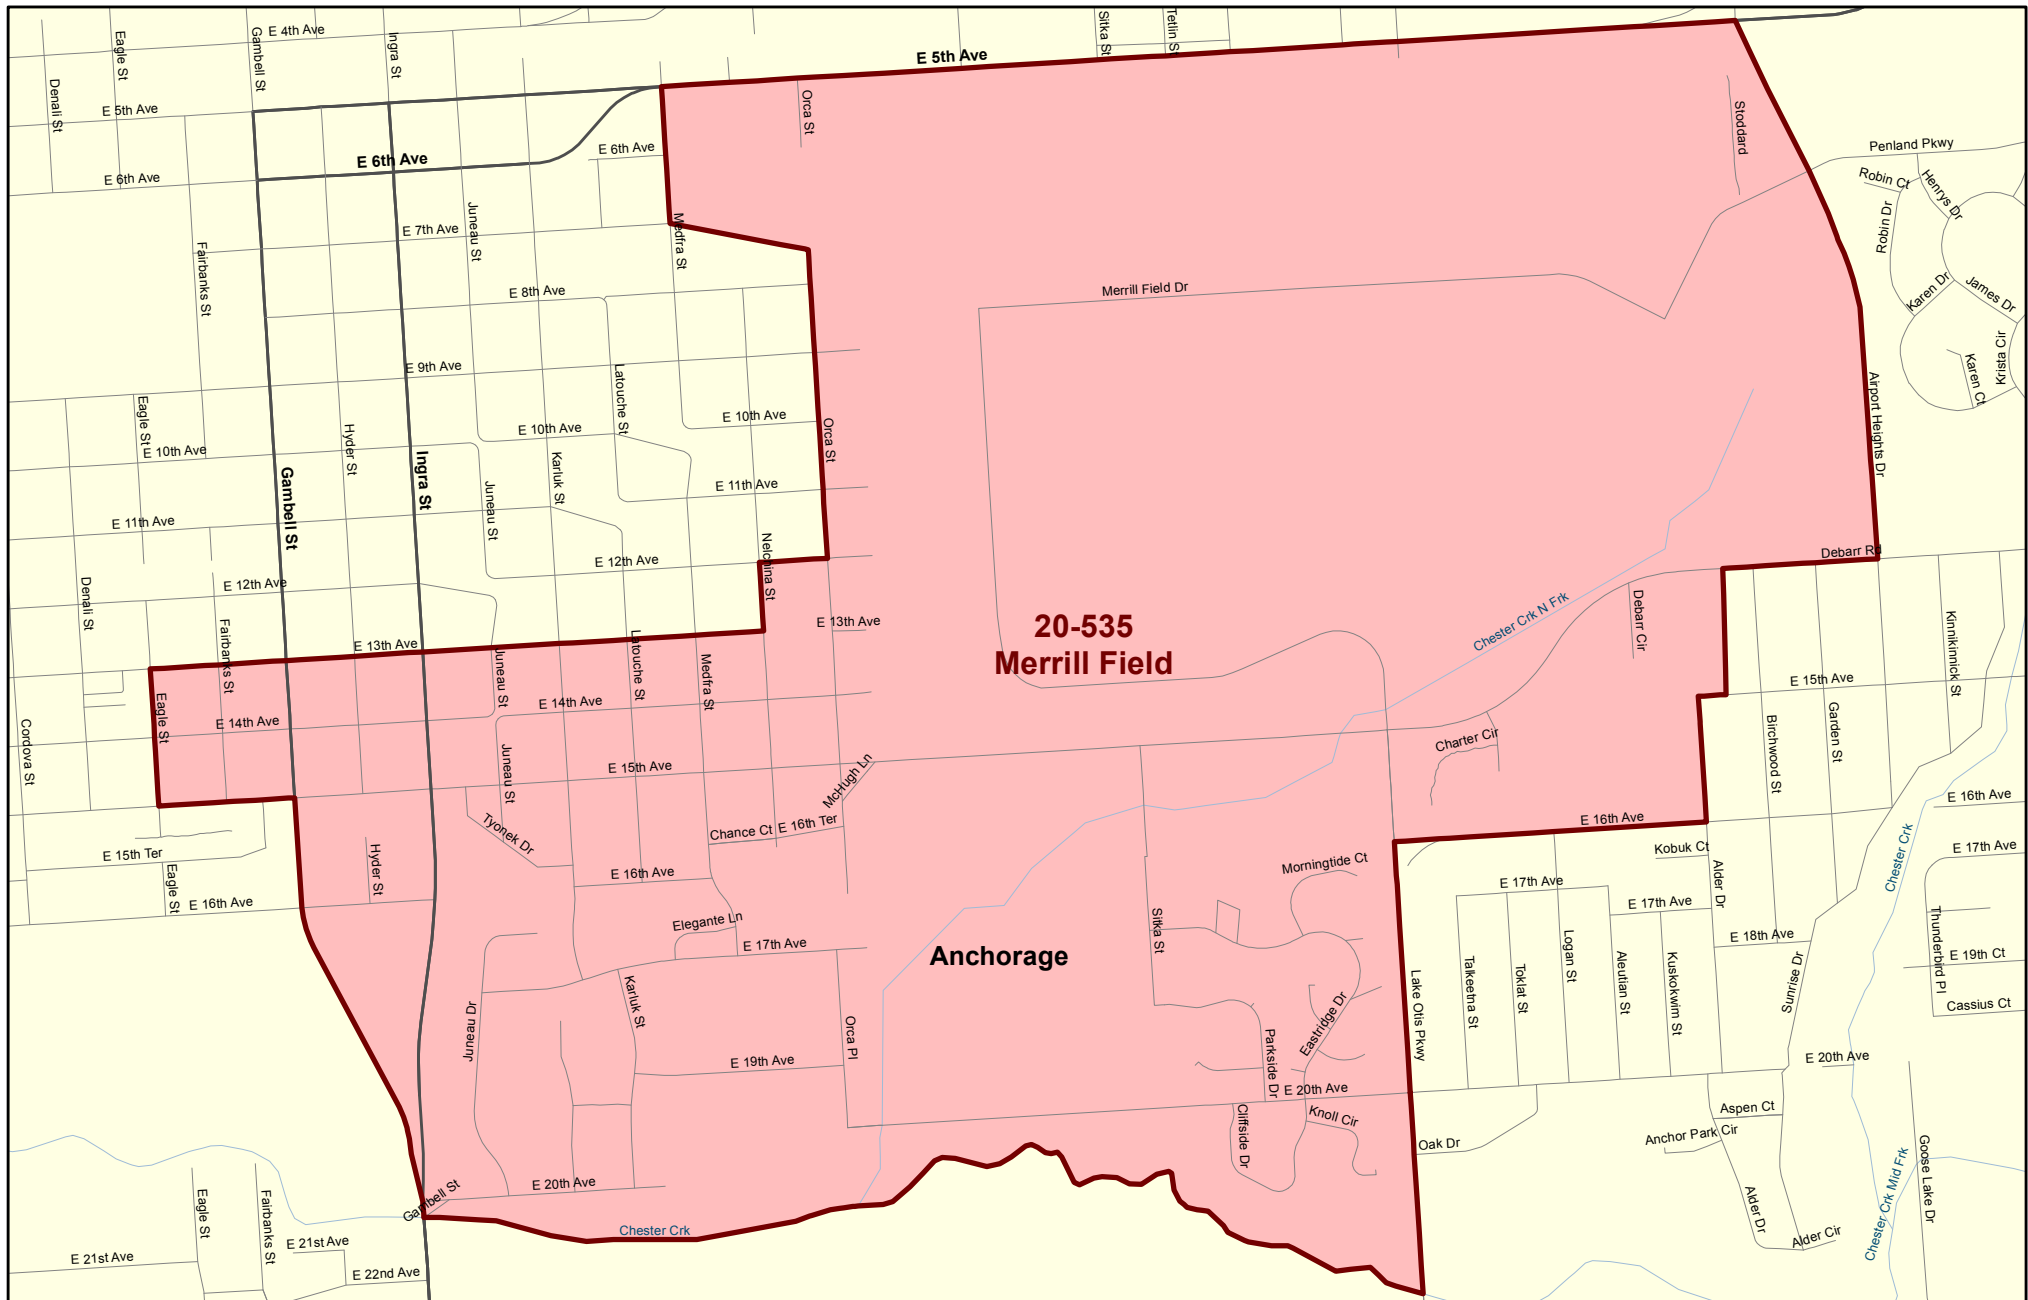

House District 20

Redistricting Plan July 14, 2013

Voting Precinct 20-530 Government Hill

Redistricting Plan July 14, 2013

Voting Precinct 20-535 Merrill Field

Redistricting Plan July 14, 2013

Voting Precinct 20-540 Downtown Anchorage No. 1

Redistricting Plan July 14, 2013

Voting Precinct 20-545 Downtown Anchorage No. 2

Redistricting Plan July 14, 2013

Voting Precinct 20-550 Downtown Anchorage No. 3

Redistricting Plan July 14, 2013

Voting Precinct 20-555 Downtown Anchorage No. 4

Redistricting Plan July 14, 2013

Voting Precinct 20-560 Inlet View

Redistricting Plan July 14, 2013

Voting Precinct 20-565 Westchester

Redistricting Plan July 14, 2013

Voting Precinct 20-570 Fairview

Redistricting Plan July 14, 2013