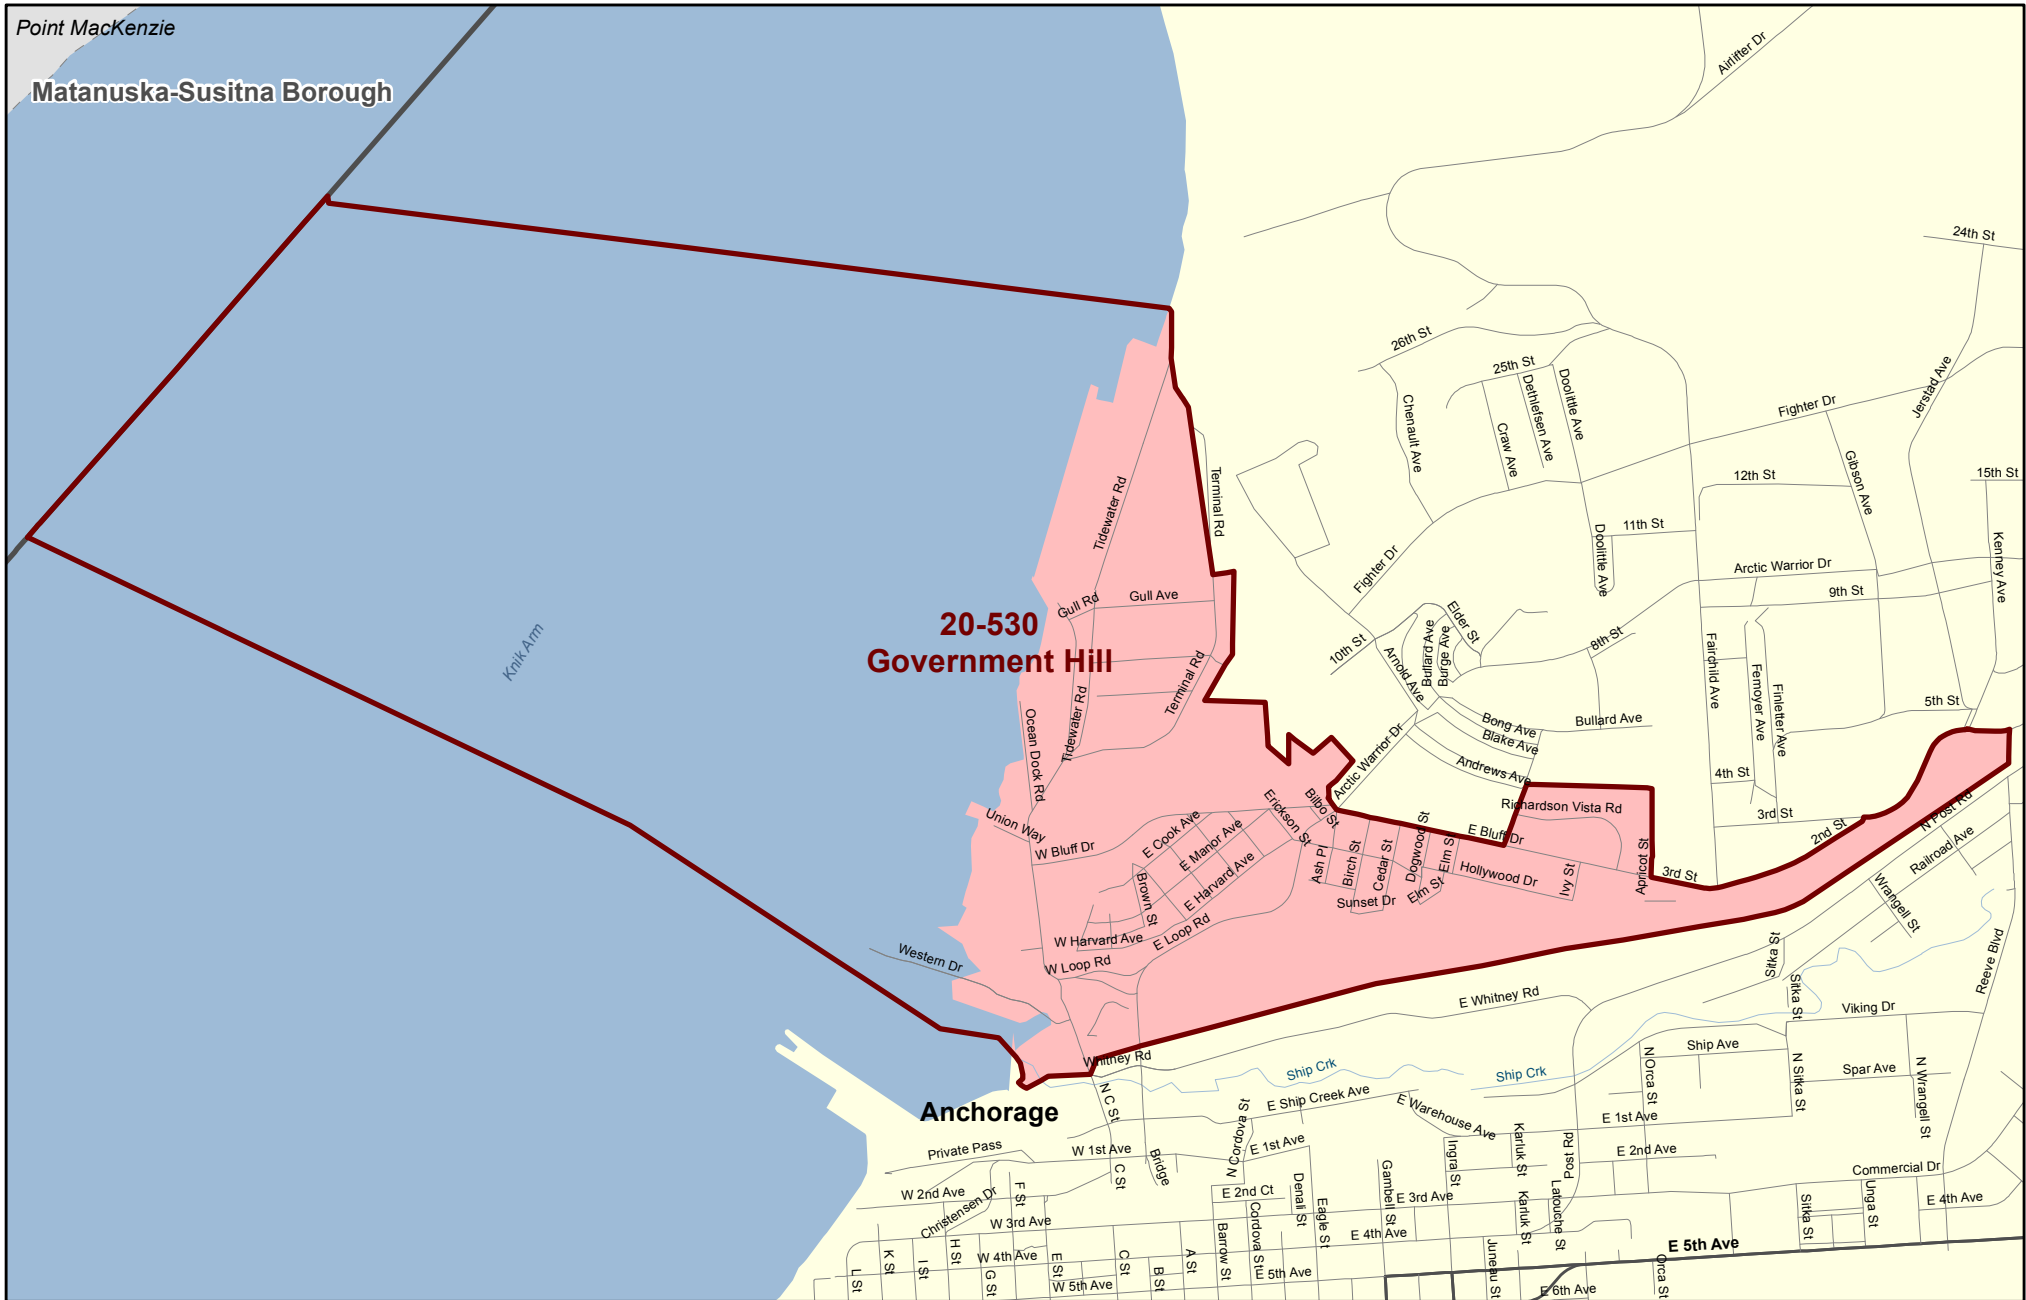

House District 20

Redistricting Plan July 14, 2013

Voting Precinct 20-530 Government Hill

Redistricting Plan July 14, 2013

Voting Precinct 20-535 Merrill Field

Redistricting Plan July 14, 2013

Voting Precinct 20-540 Downtown Anchorage No. 1

Redistricting Plan July 14, 2013

Voting Precinct 20-545 Downtown Anchorage No. 2

Redistricting Plan July 14, 2013

Voting Precinct 20-550 Downtown Anchorage No. 3

Redistricting Plan July 14, 2013

Voting Precinct 20-555 Downtown Anchorage No. 4

Redistricting Plan July 14, 2013

Voting Precinct 20-560 Inlet View

Redistricting Plan July 14, 2013

Voting Precinct 20-565 Westchester

Redistricting Plan July 14, 2013

Voting Precinct 20-570 Fairview

Redistricting Plan July 14, 2013