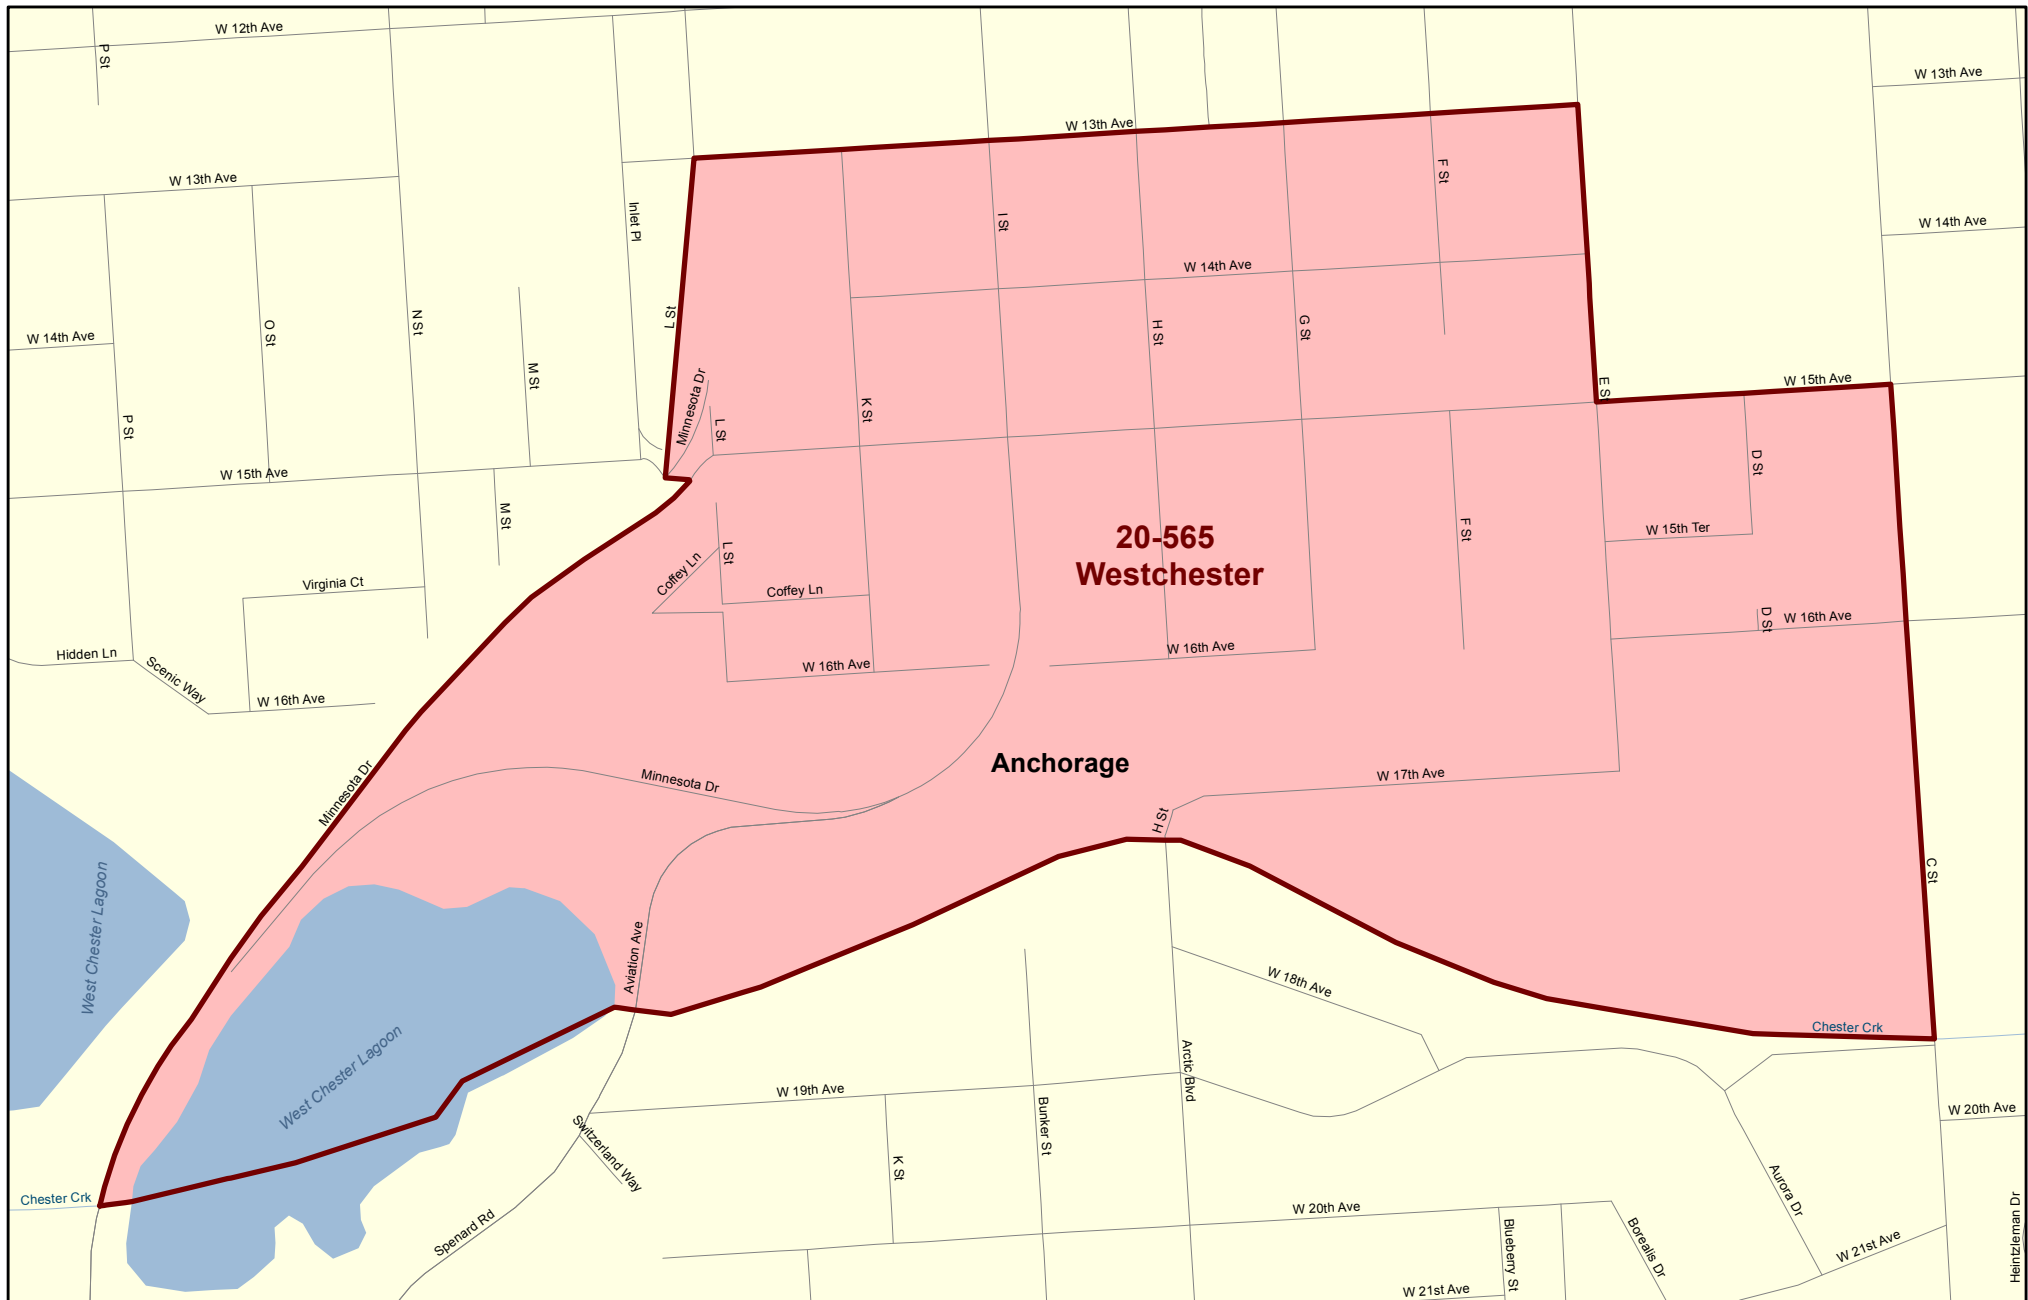

House District 20

Redistricting Plan July 14, 2013

Voting Precinct 20-530 Government Hill

Redistricting Plan July 14, 2013

Voting Precinct 20-535 Merrill Field

Redistricting Plan July 14, 2013

Voting Precinct 20-540 Downtown Anchorage No. 1

Redistricting Plan July 14, 2013

Voting Precinct 20-545 Downtown Anchorage No. 2

Redistricting Plan July 14, 2013

Voting Precinct 20-550 Downtown Anchorage No. 3

Redistricting Plan July 14, 2013

Voting Precinct 20-555 Downtown Anchorage No. 4

Redistricting Plan July 14, 2013

Voting Precinct 20-560 Inlet View

Redistricting Plan July 14, 2013

Voting Precinct 20-565 Westchester

Redistricting Plan July 14, 2013

Voting Precinct 20-570 Fairview

Redistricting Plan July 14, 2013