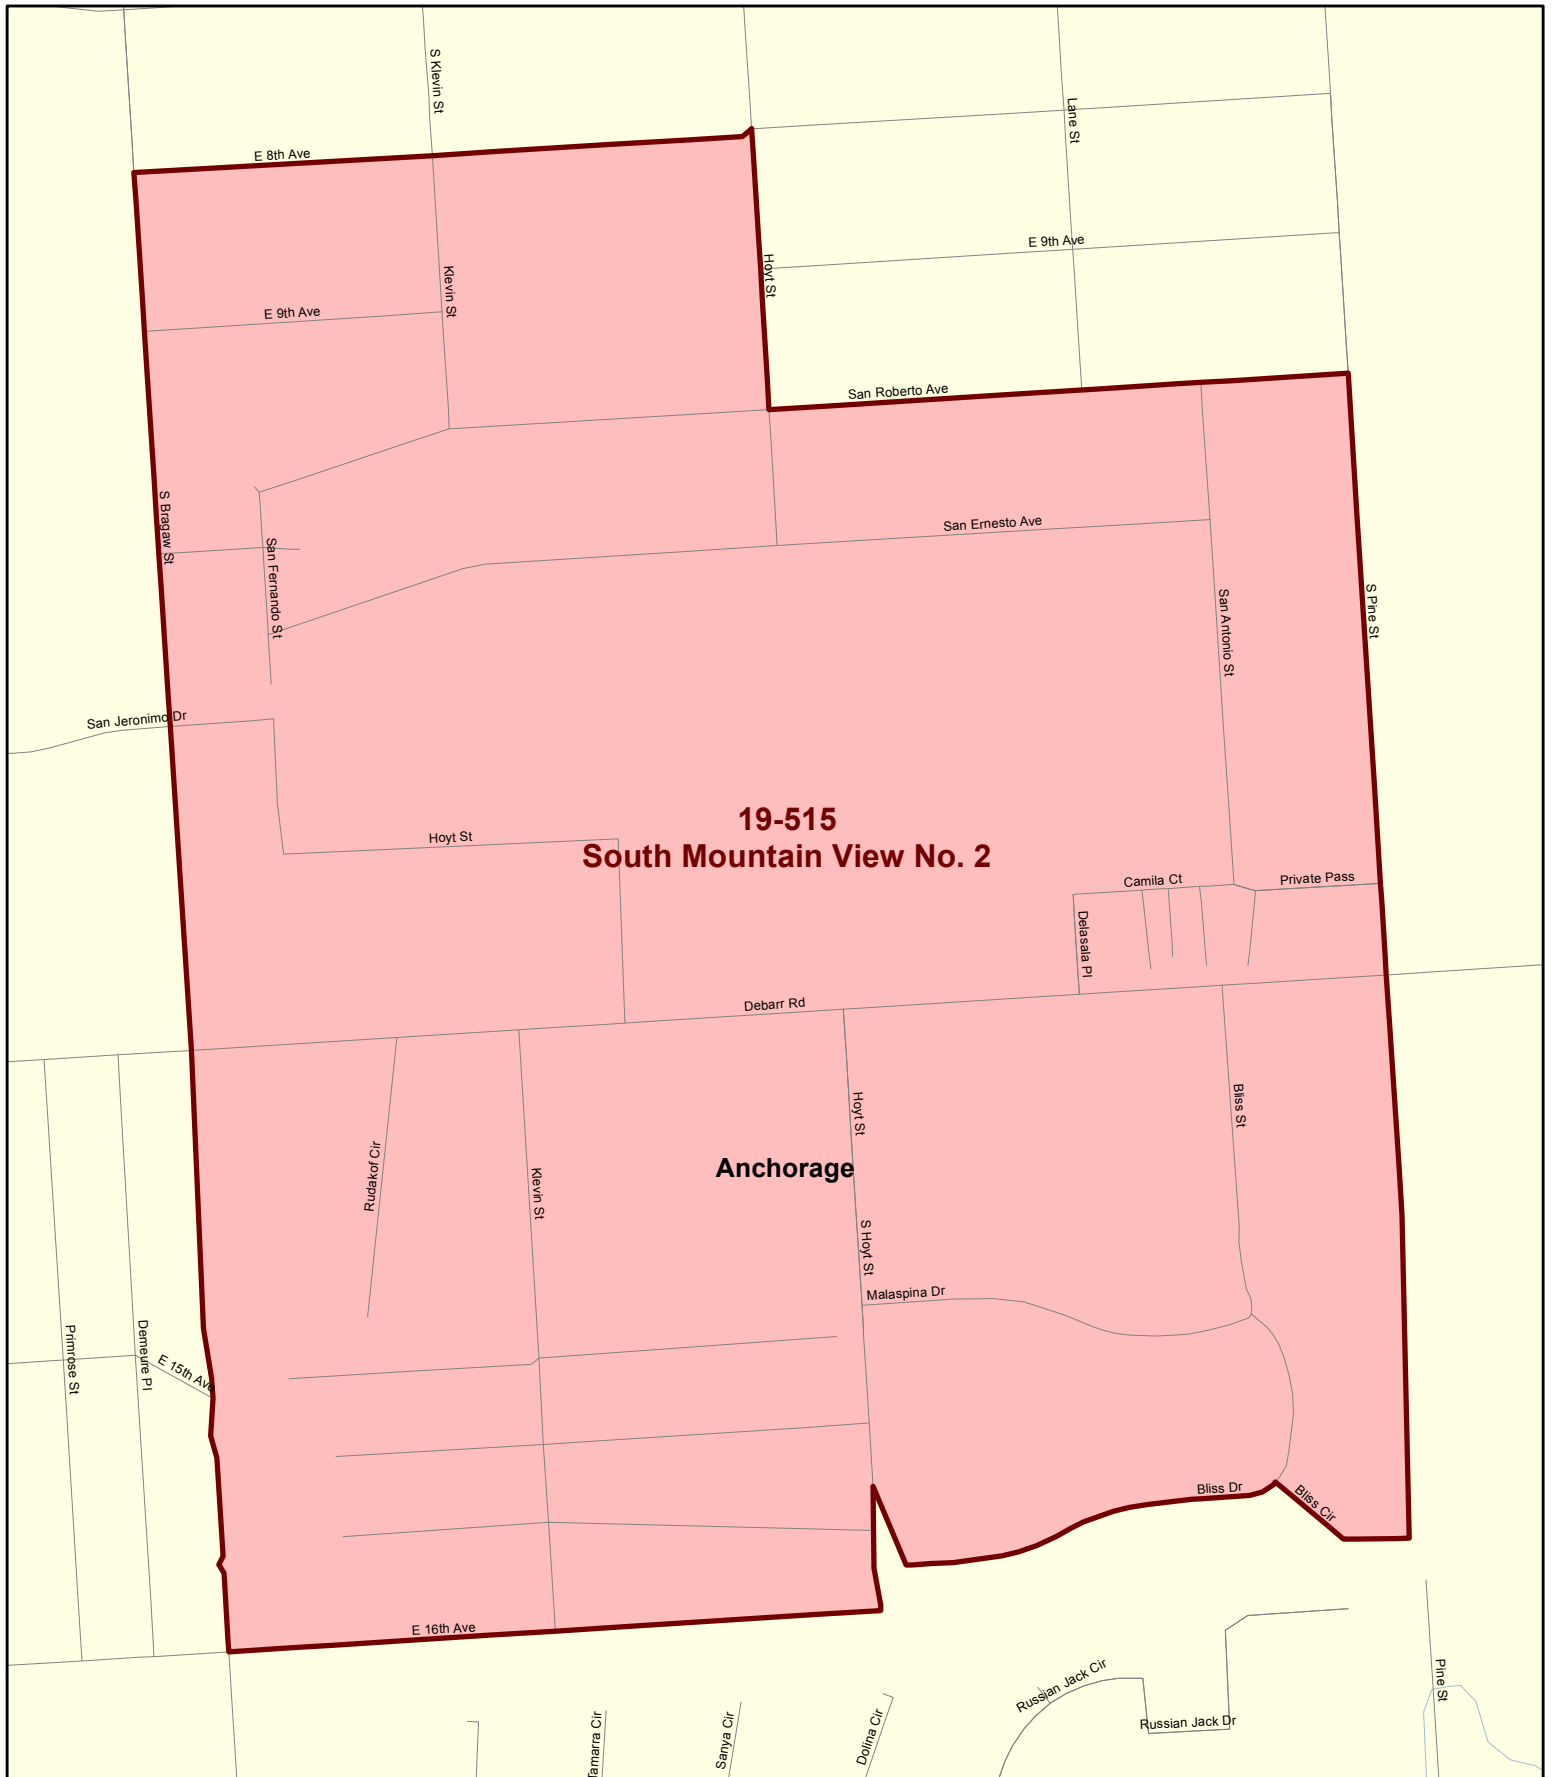

House District 19

Redistricting Plan July 14, 2013

Voting Precinct 19-500 North Mountain View No. 1

Redistricting Plan July 14, 2013

Voting Precinct 19-510 South Mountain View No. 1

Redistricting Plan July 14, 2013

Voting Precinct 19-515 South Mountain View No. 2

Redistricting Plan July 14, 2013

Voting Precinct 19-520 Airport Heights No. 1

Redistricting Plan July 14, 2013

Voting Precinct 19-525 Airport Heights No. 2

Redistricting Plan July 14, 2013