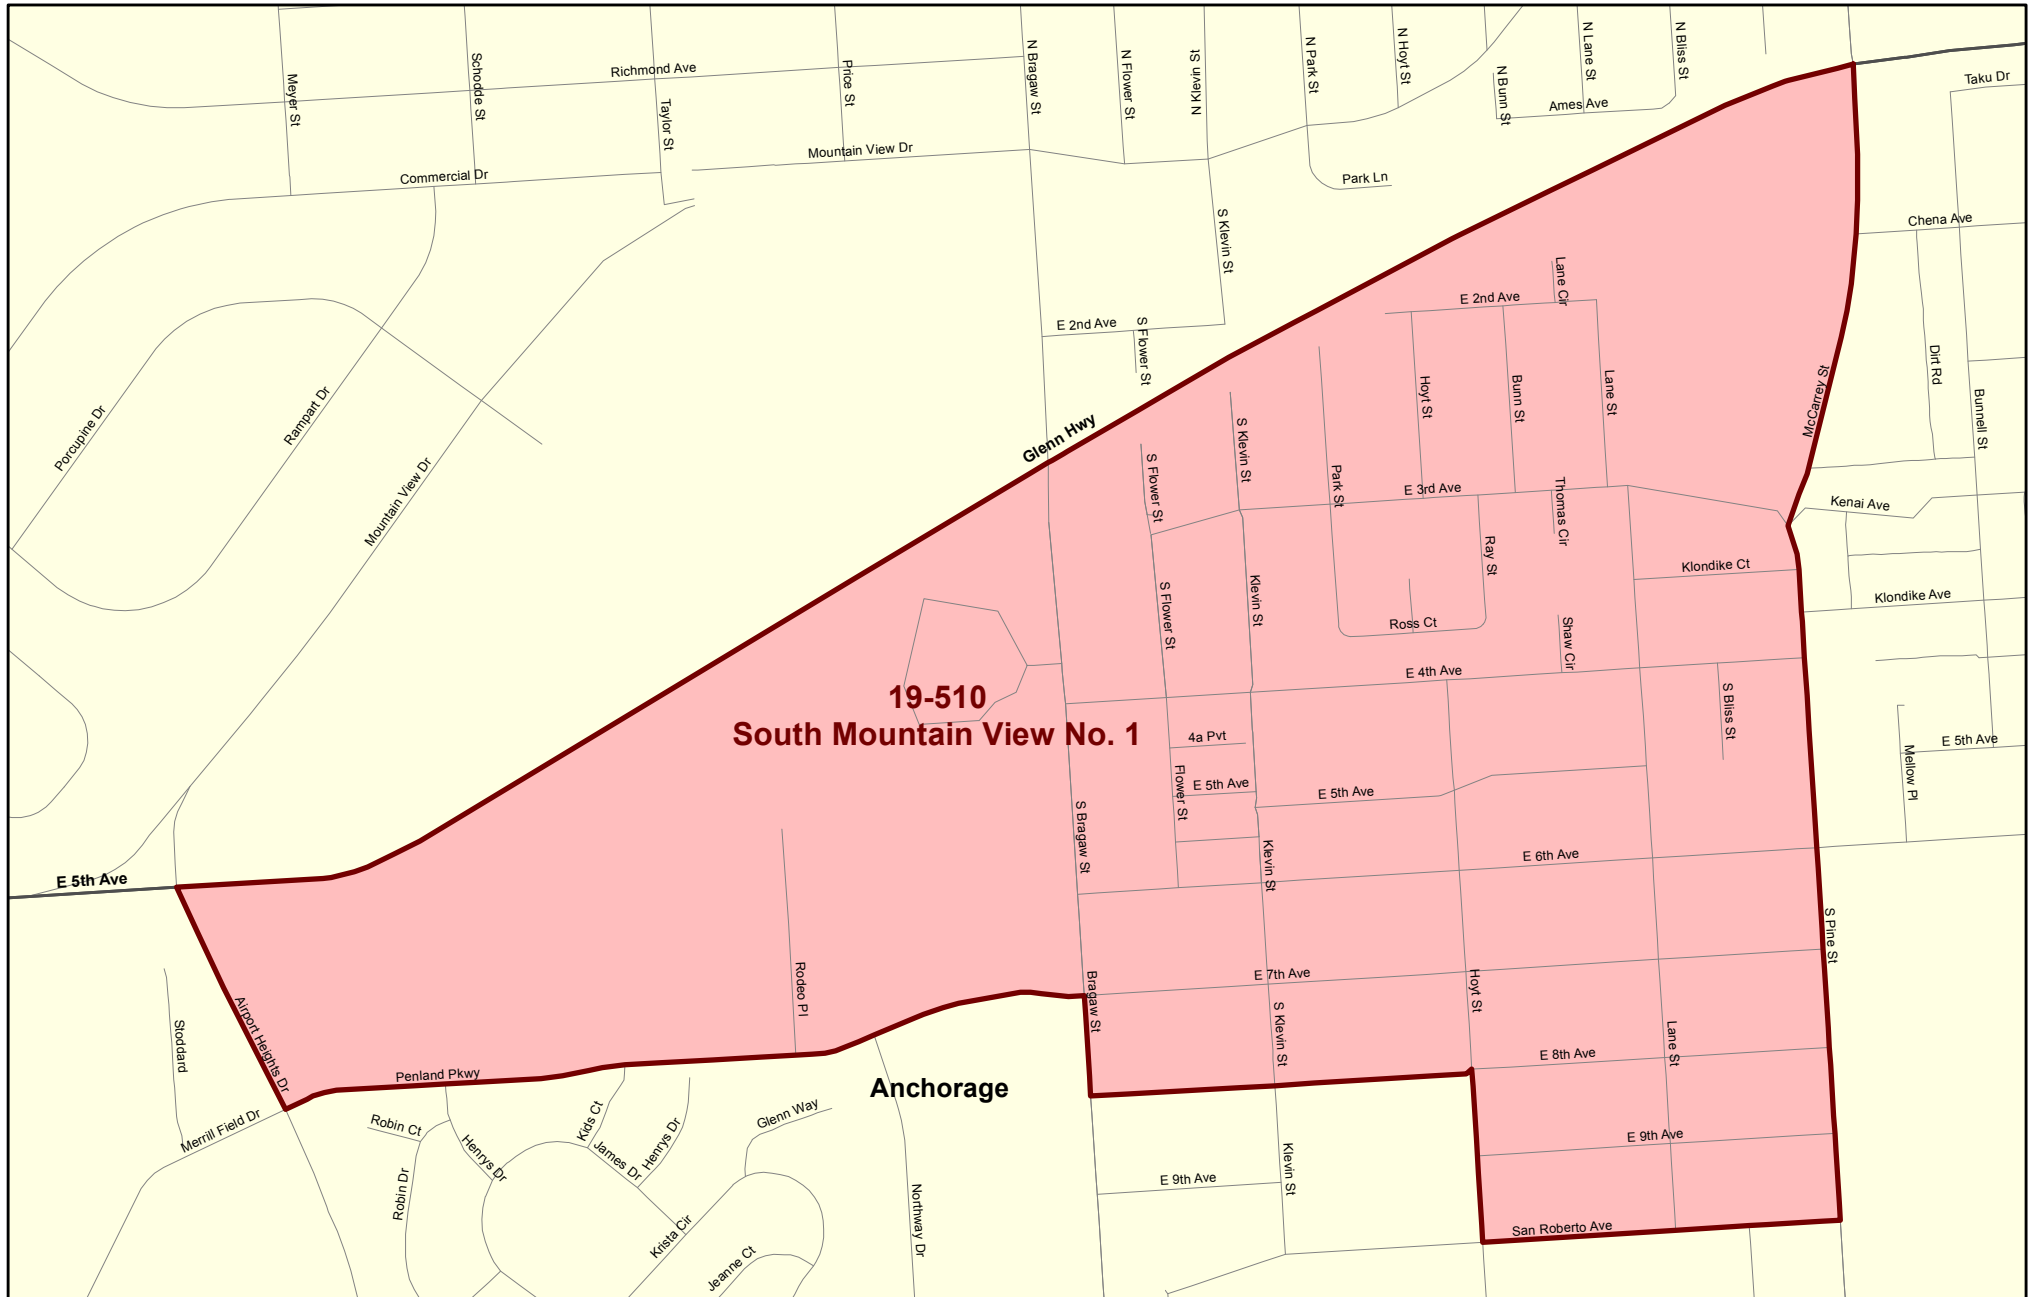

House District 19

Redistricting Plan July 14, 2013

Voting Precinct 19-500 North Mountain View No. 1

Redistricting Plan July 14, 2013

Voting Precinct 19-510 South Mountain View No. 1

Redistricting Plan July 14, 2013

Voting Precinct 19-515 South Mountain View No. 2

Redistricting Plan July 14, 2013

Voting Precinct 19-520 Airport Heights No. 1

Redistricting Plan July 14, 2013

Voting Precinct 19-525 Airport Heights No. 2

Redistricting Plan July 14, 2013