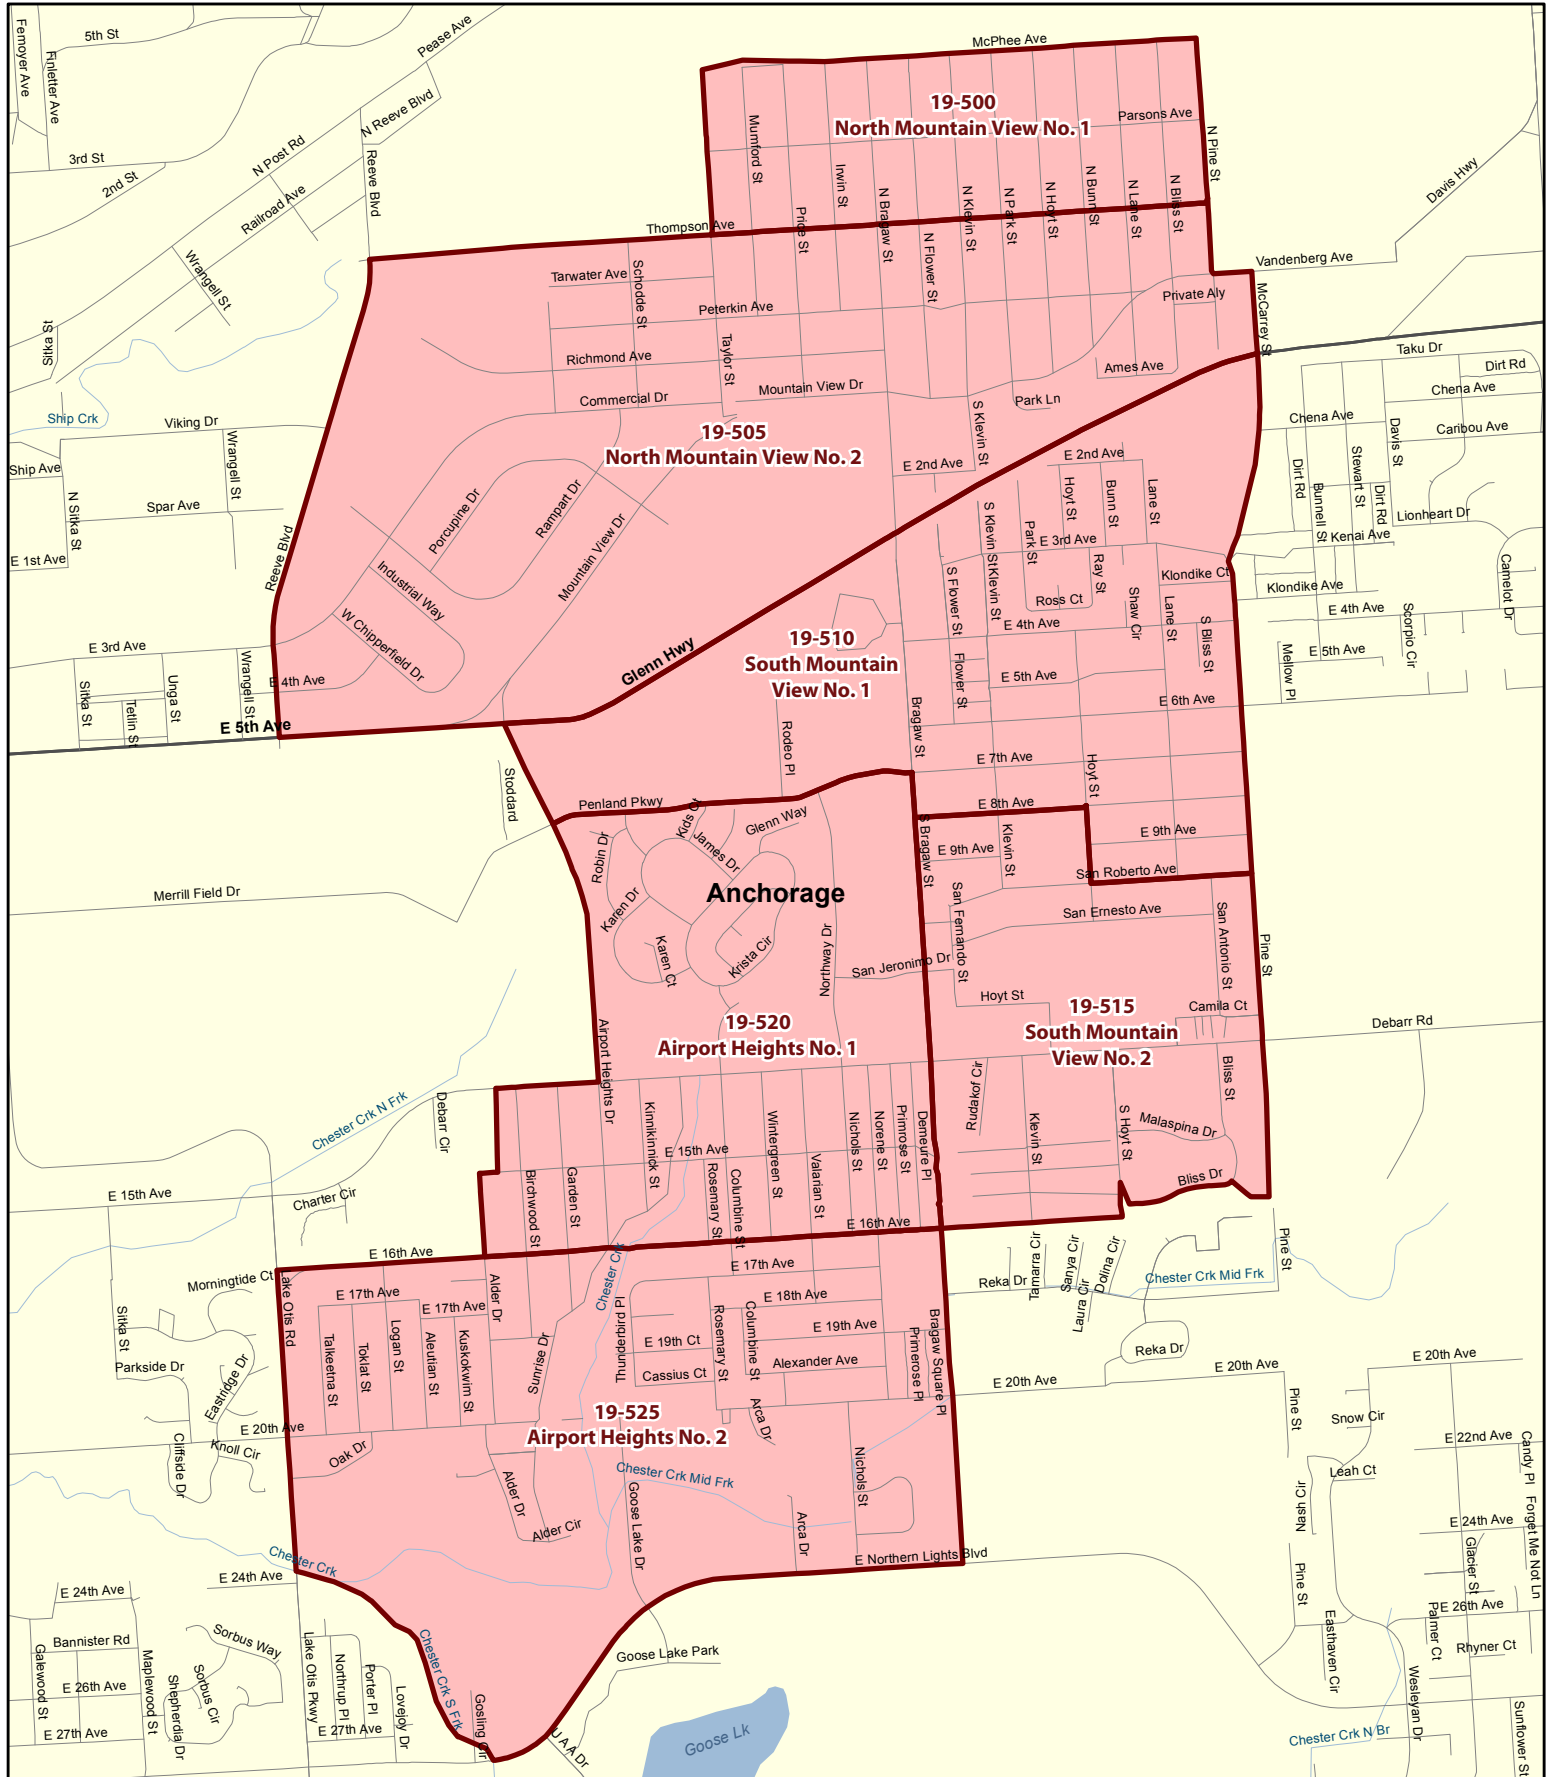

House District 19

Redistricting Plan July 14, 2013

Voting Precinct 19-500 North Mountain View No. 1

Redistricting Plan July 14, 2013

Voting Precinct 19-510 South Mountain View No. 1

Redistricting Plan July 14, 2013

Voting Precinct 19-515 South Mountain View No. 2

Redistricting Plan July 14, 2013

Voting Precinct 19-520 Airport Heights No. 1

Redistricting Plan July 14, 2013

Voting Precinct 19-525 Airport Heights No. 2

Redistricting Plan July 14, 2013