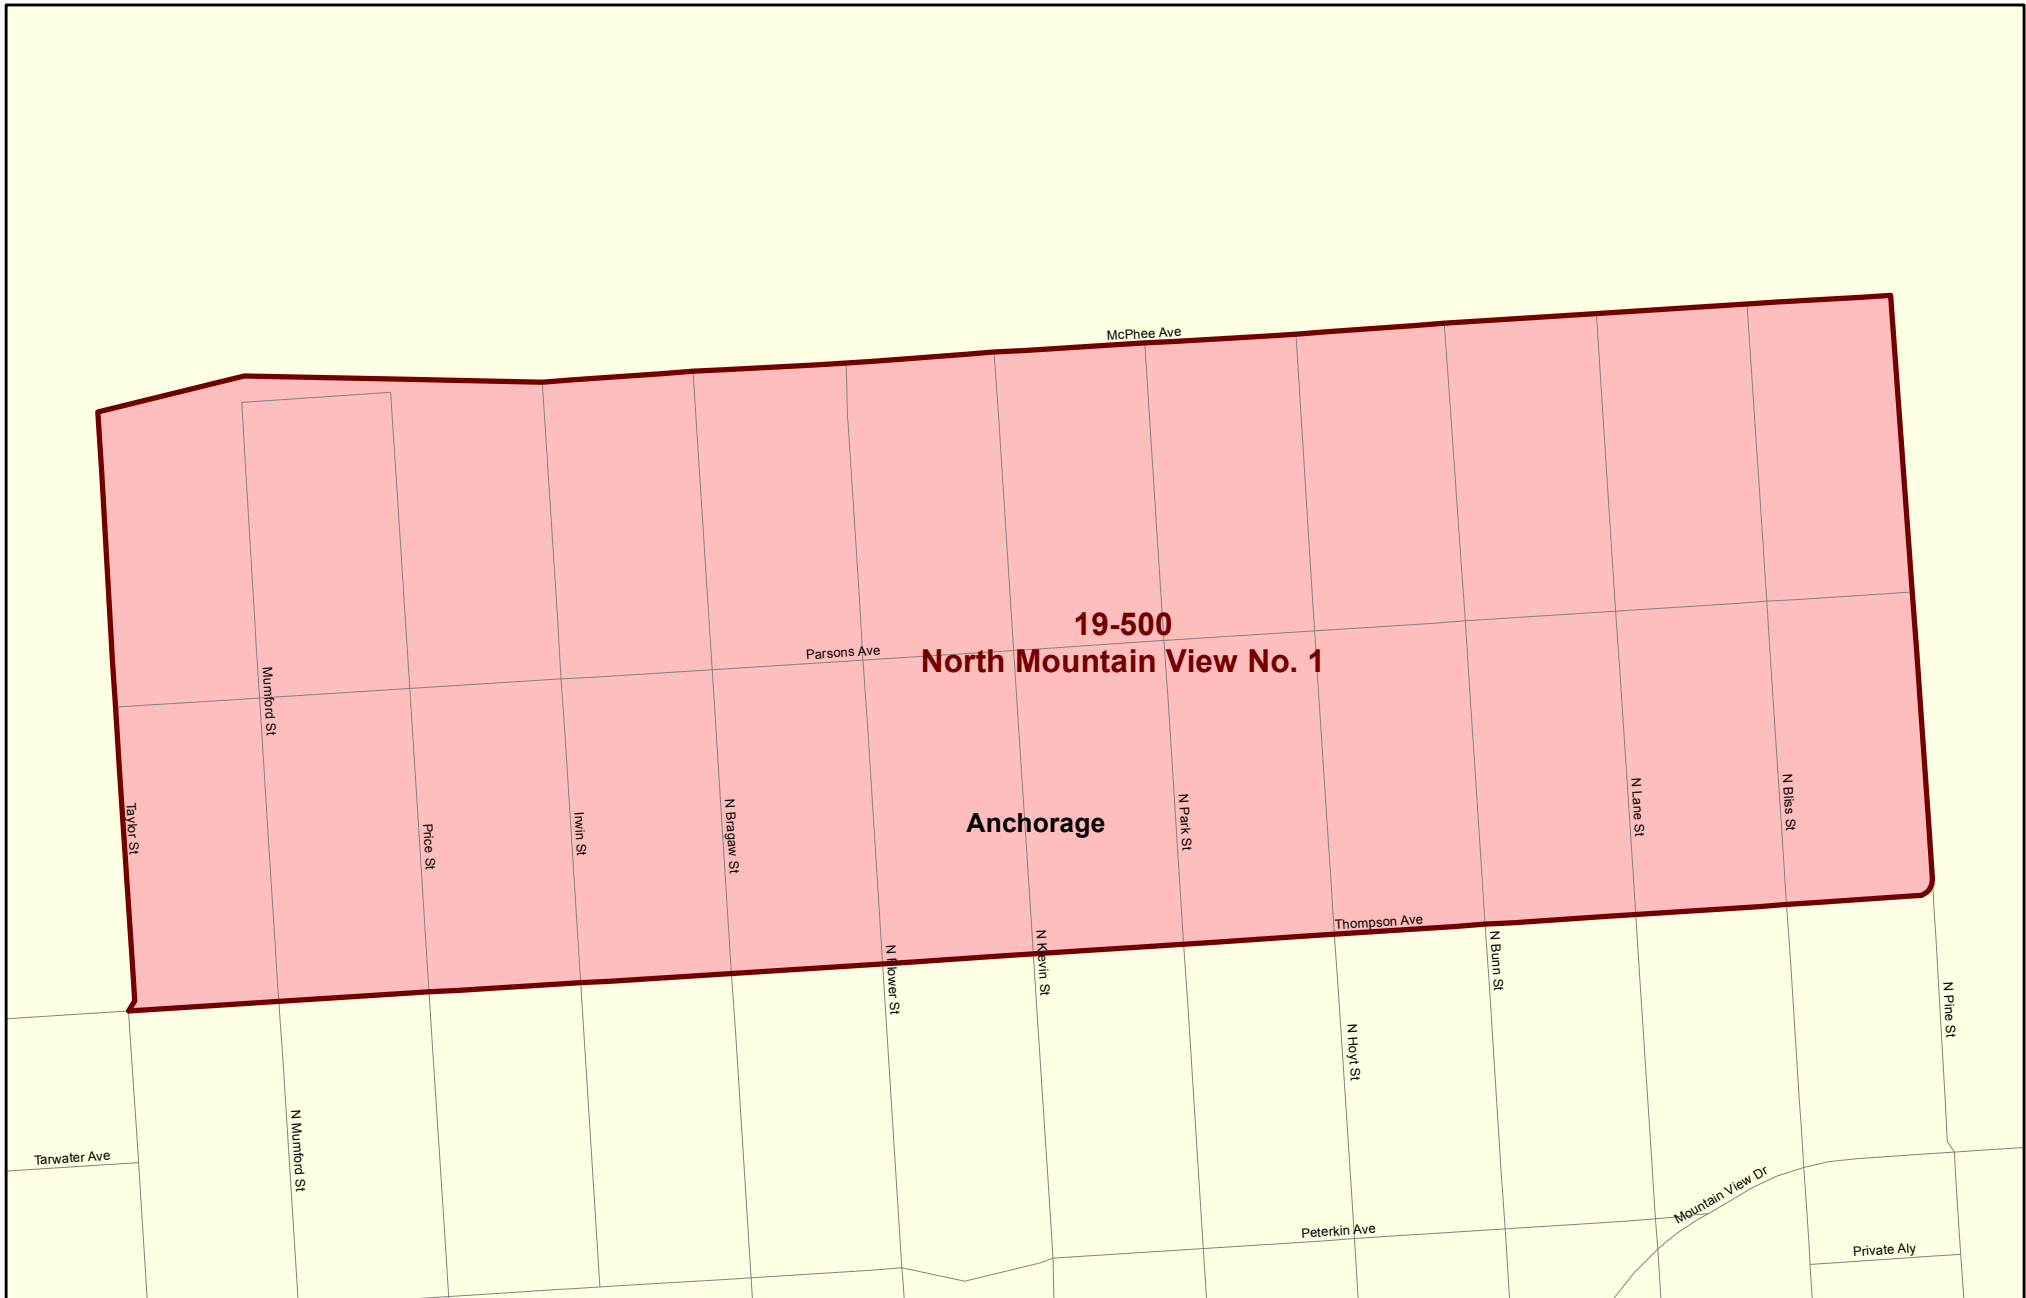

House District 19

Redistricting Plan July 14, 2013

Voting Precinct 19-500 North Mountain View No. 1

Redistricting Plan July 14, 2013

Voting Precinct 19-510 South Mountain View No. 1

Redistricting Plan July 14, 2013

Voting Precinct 19-515 South Mountain View No. 2

Redistricting Plan July 14, 2013

Voting Precinct 19-520 Airport Heights No. 1

Redistricting Plan July 14, 2013

Voting Precinct 19-525 Airport Heights No. 2

Redistricting Plan July 14, 2013