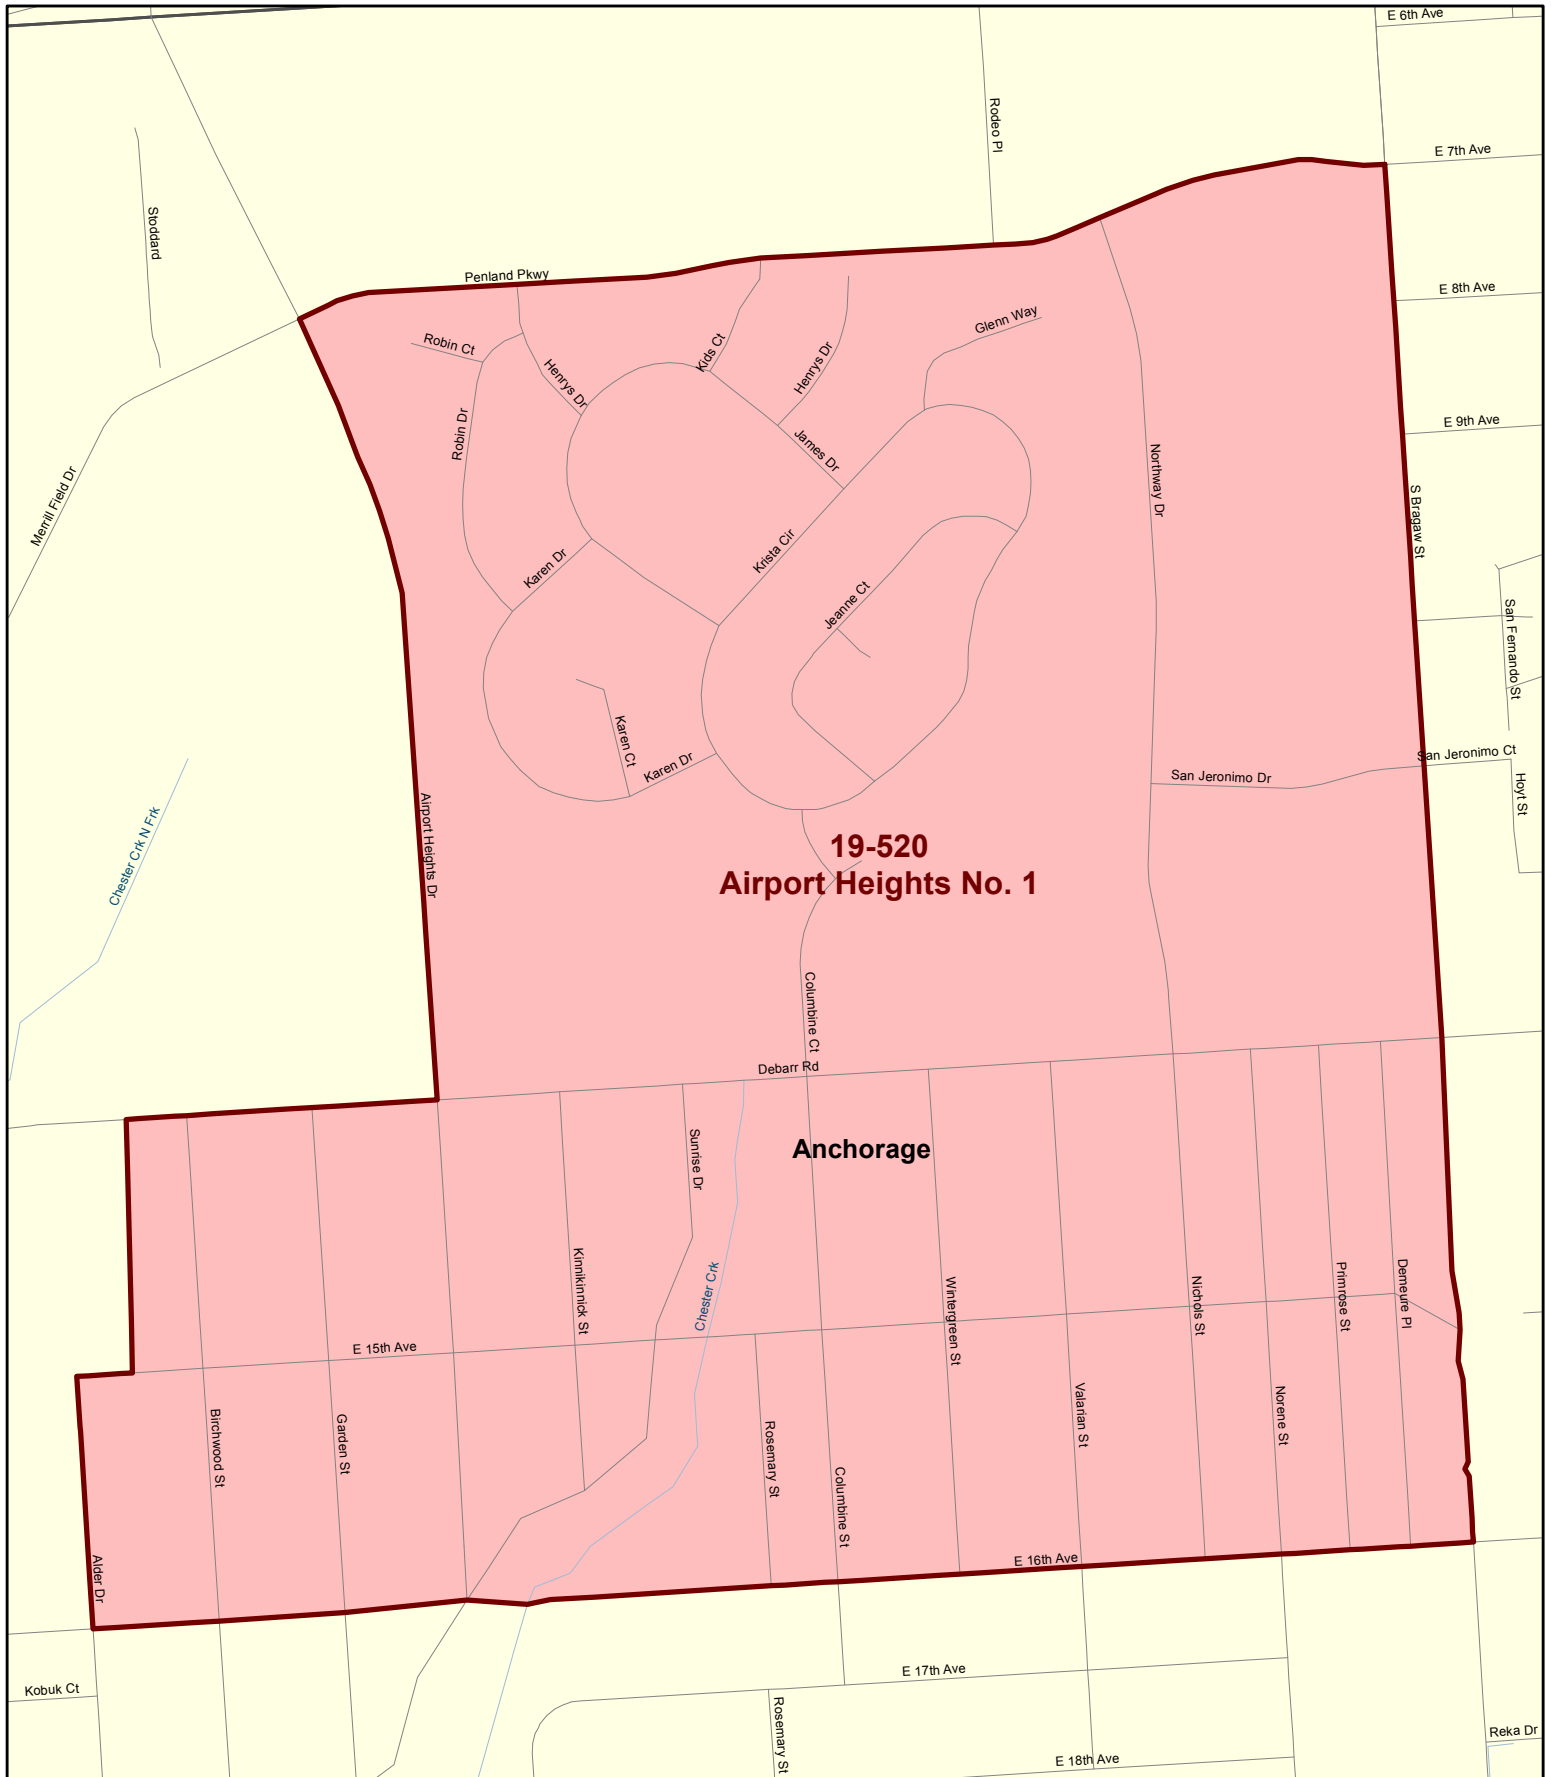

House District 19

Redistricting Plan July 14, 2013

Voting Precinct 19-500 North Mountain View No. 1

Redistricting Plan July 14, 2013

Voting Precinct 19-510 South Mountain View No. 1

Redistricting Plan July 14, 2013

Voting Precinct 19-515 South Mountain View No. 2

Redistricting Plan July 14, 2013

Voting Precinct 19-520 Airport Heights No. 1

Redistricting Plan July 14, 2013

Voting Precinct 19-525 Airport Heights No. 2

Redistricting Plan July 14, 2013