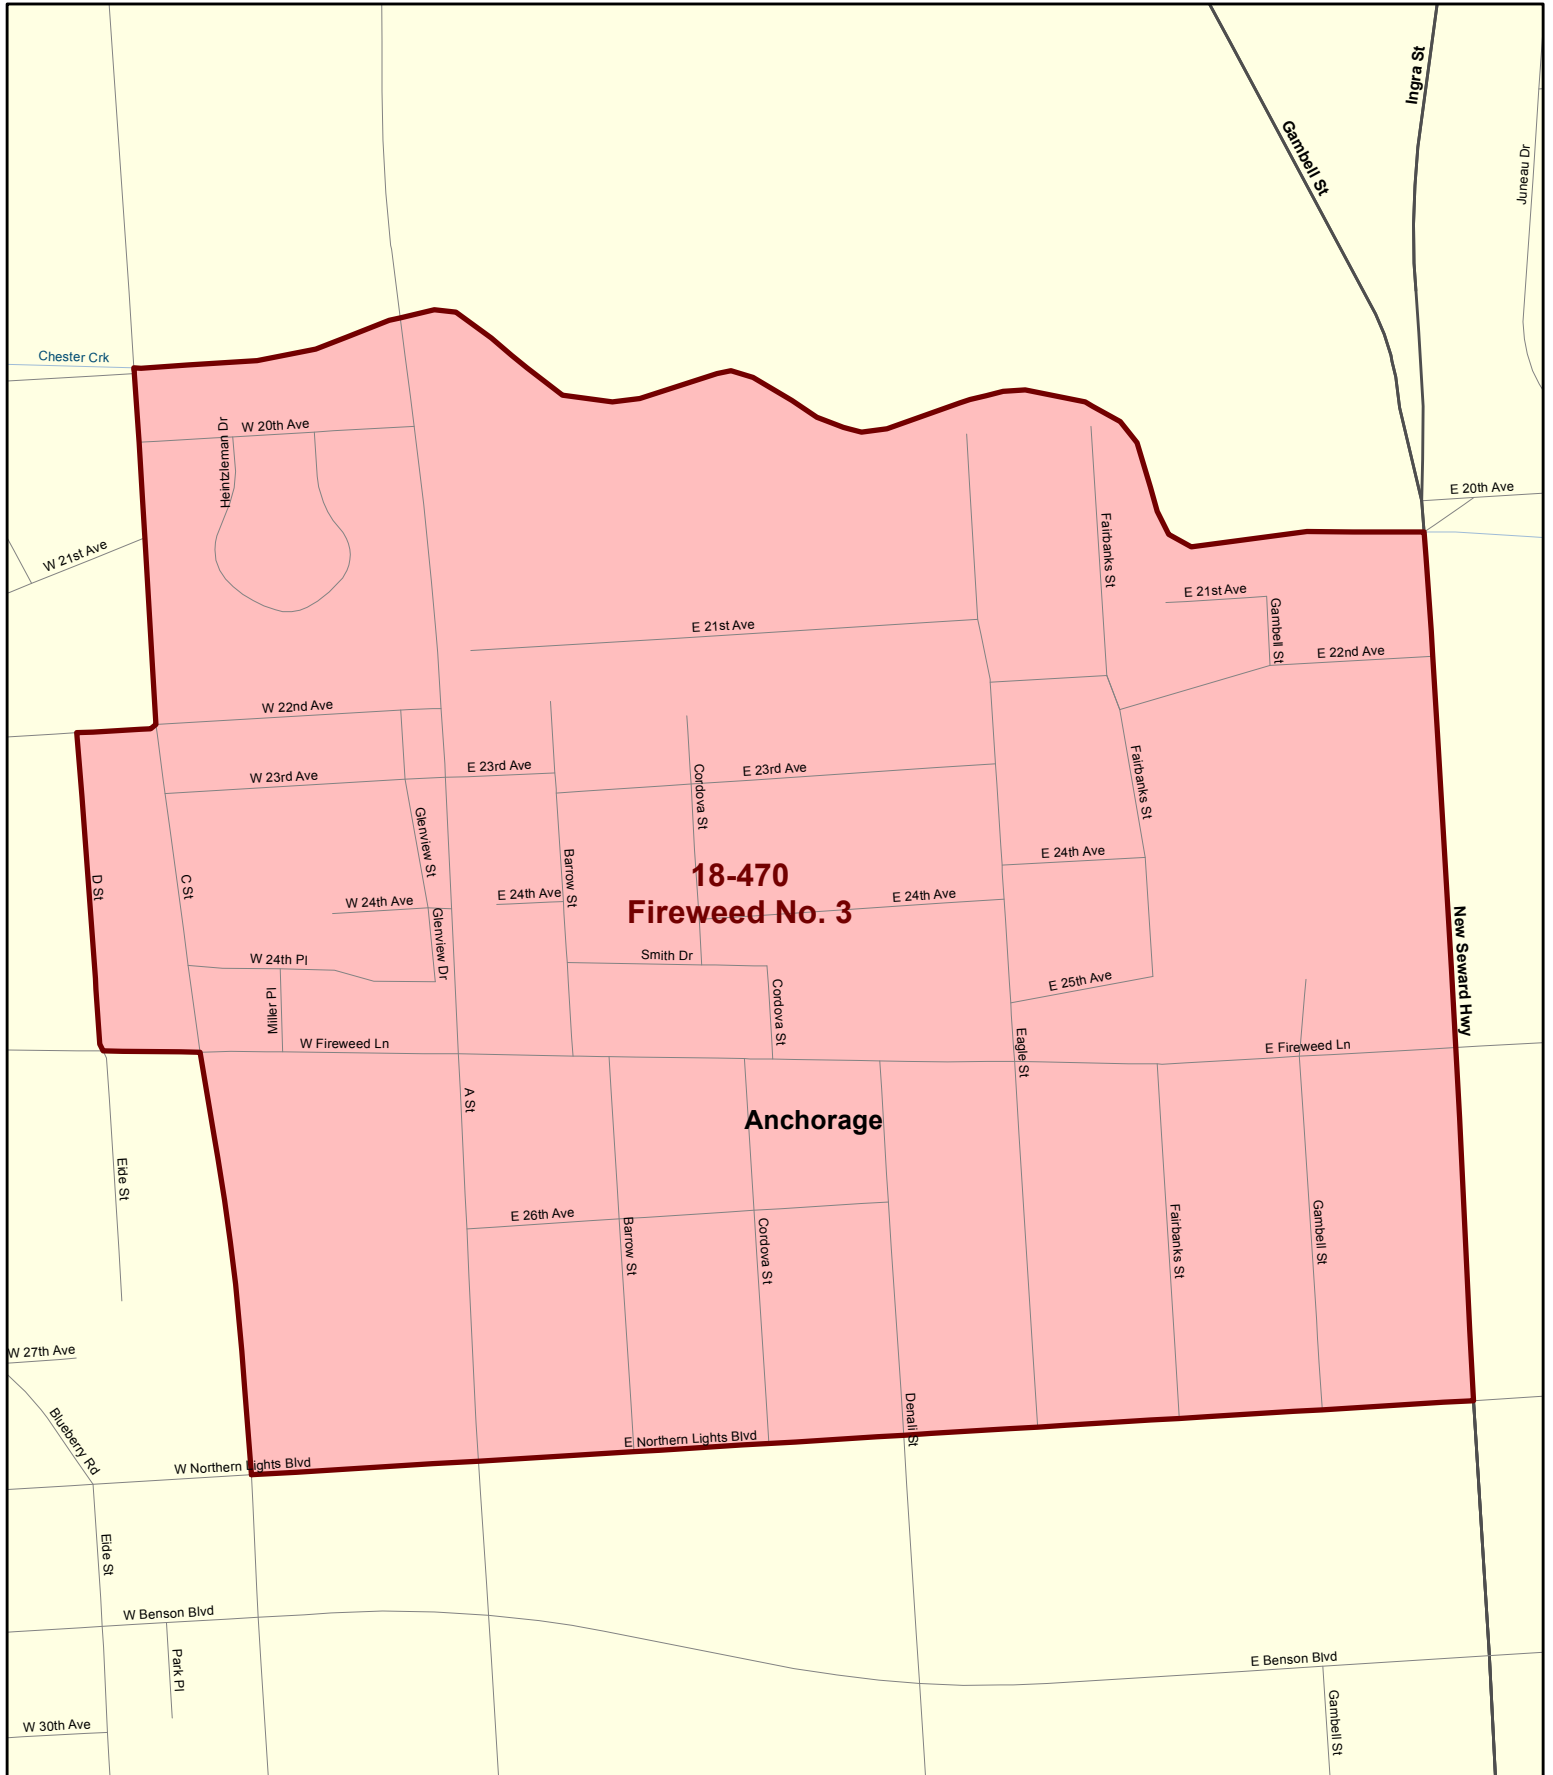

Voting Precinct 18-470 Fireweed No. 3

Redistricting Plan July 14, 2013