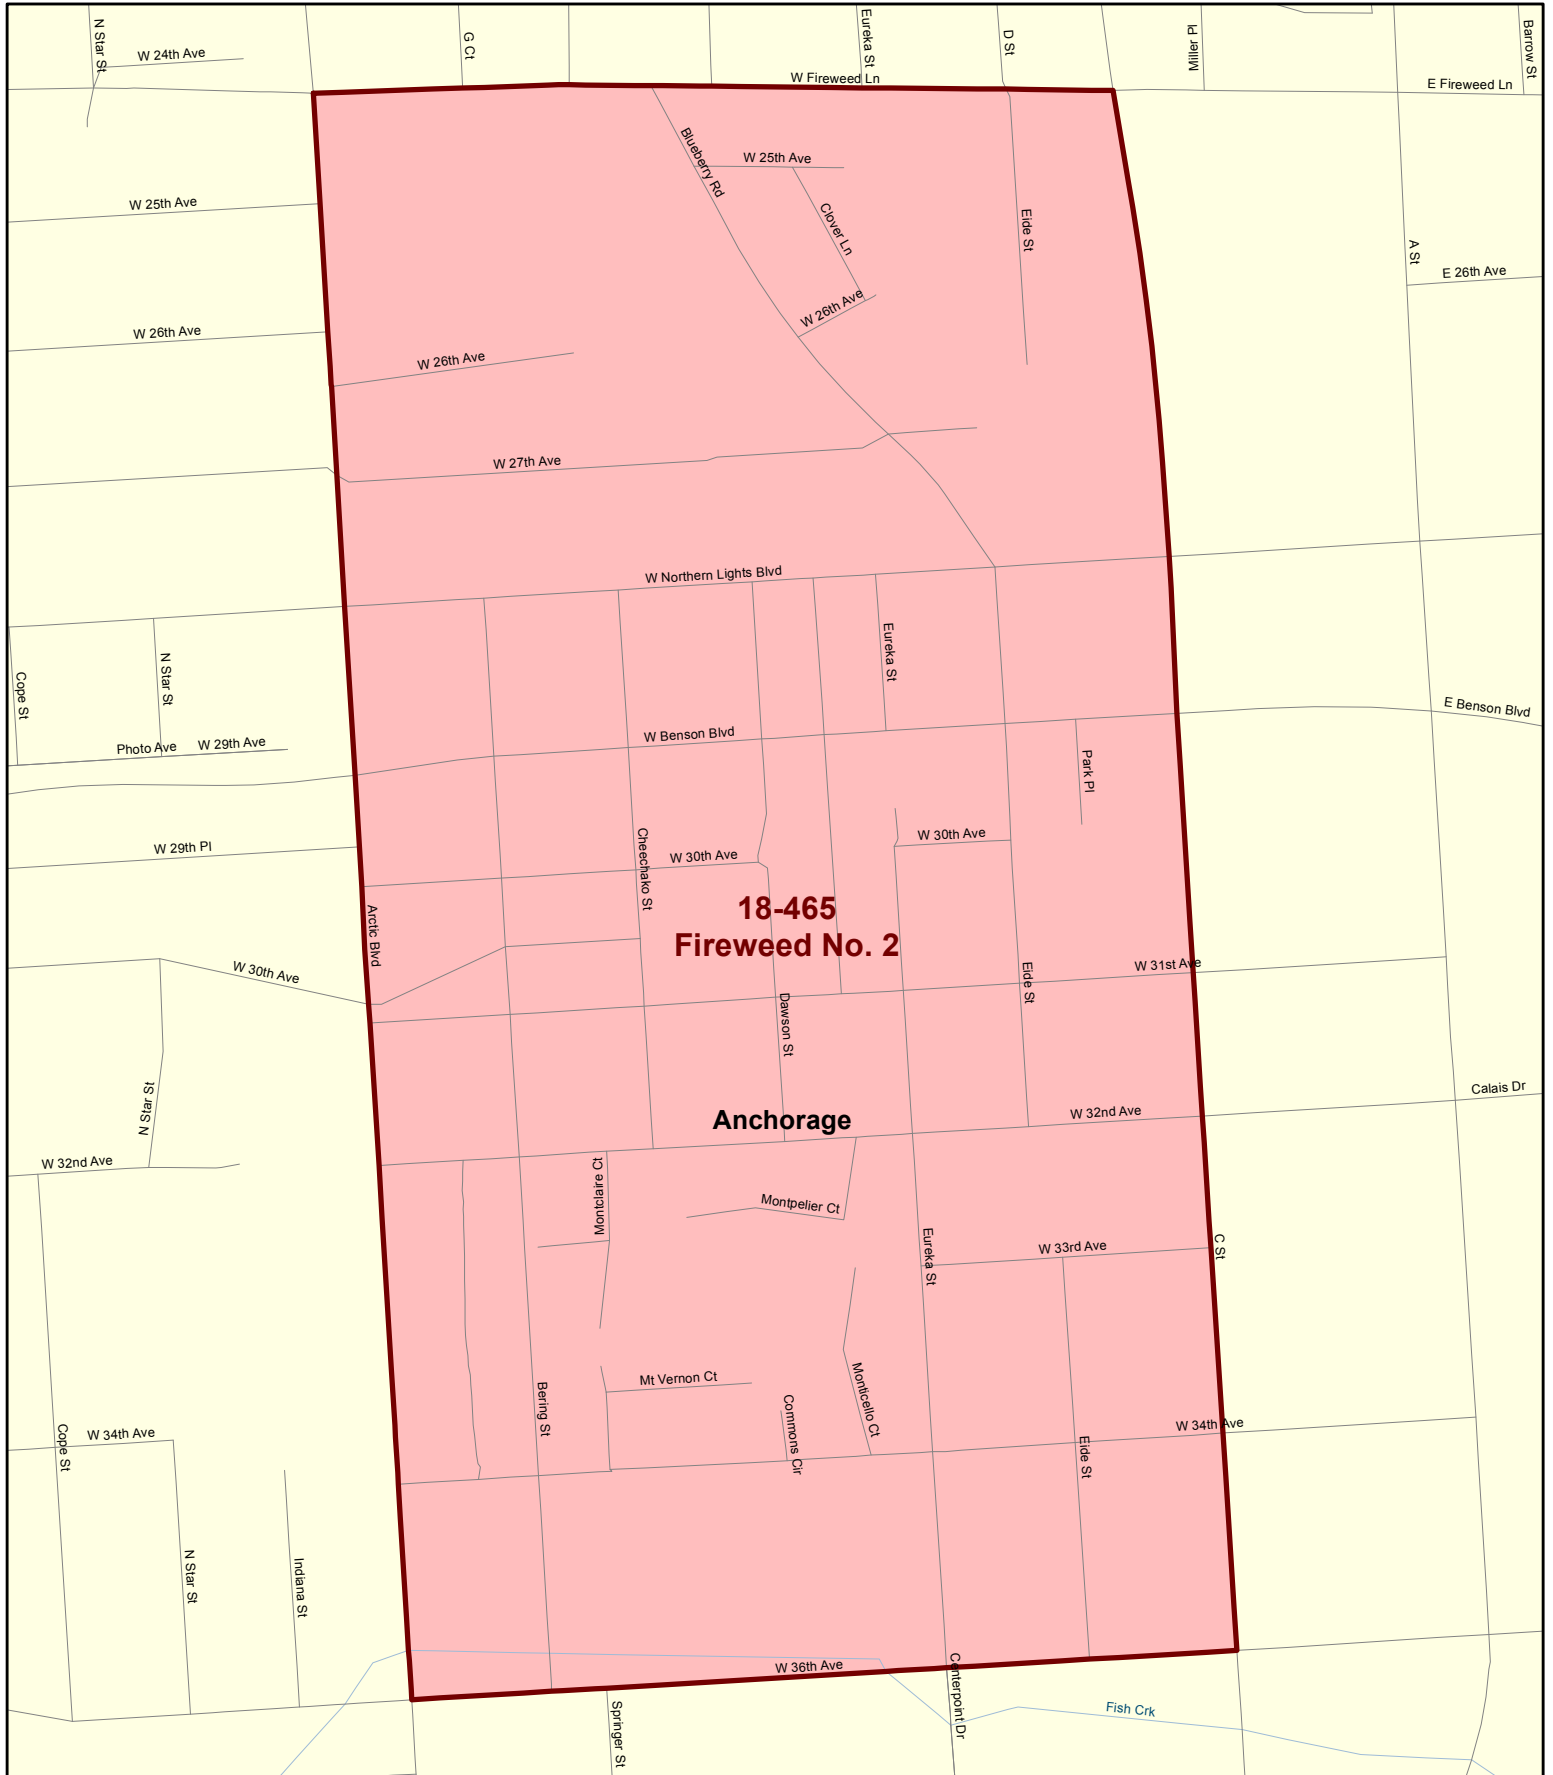

Voting Precinct 18-465 Fireweed No. 2

Redistricting Plan July 14, 2013