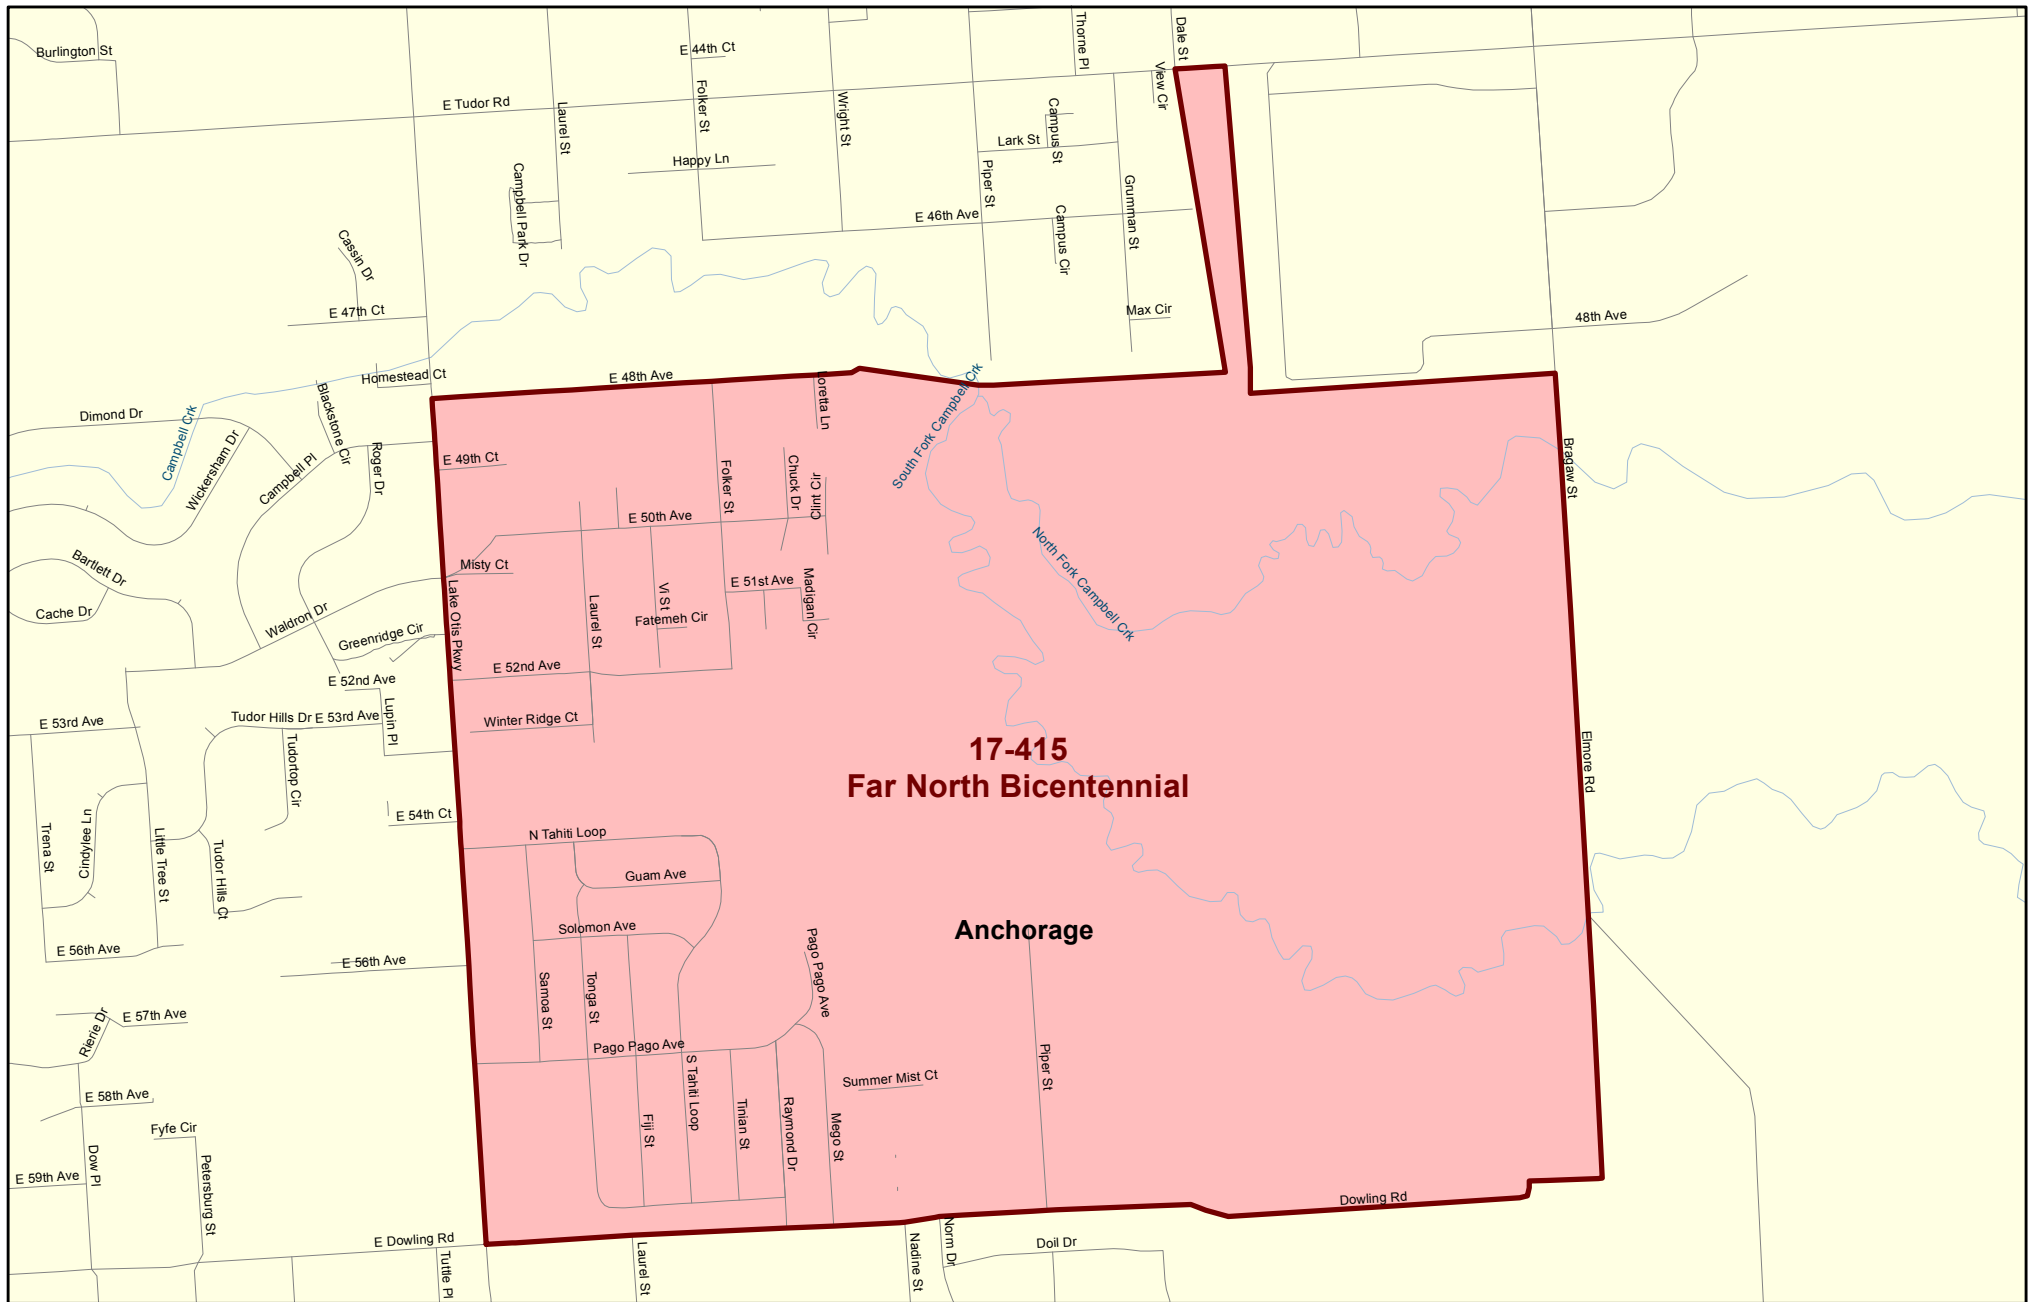

Voting Precinct 17-415 Far North Bicentennial Redistricting Plan July 14, 2013