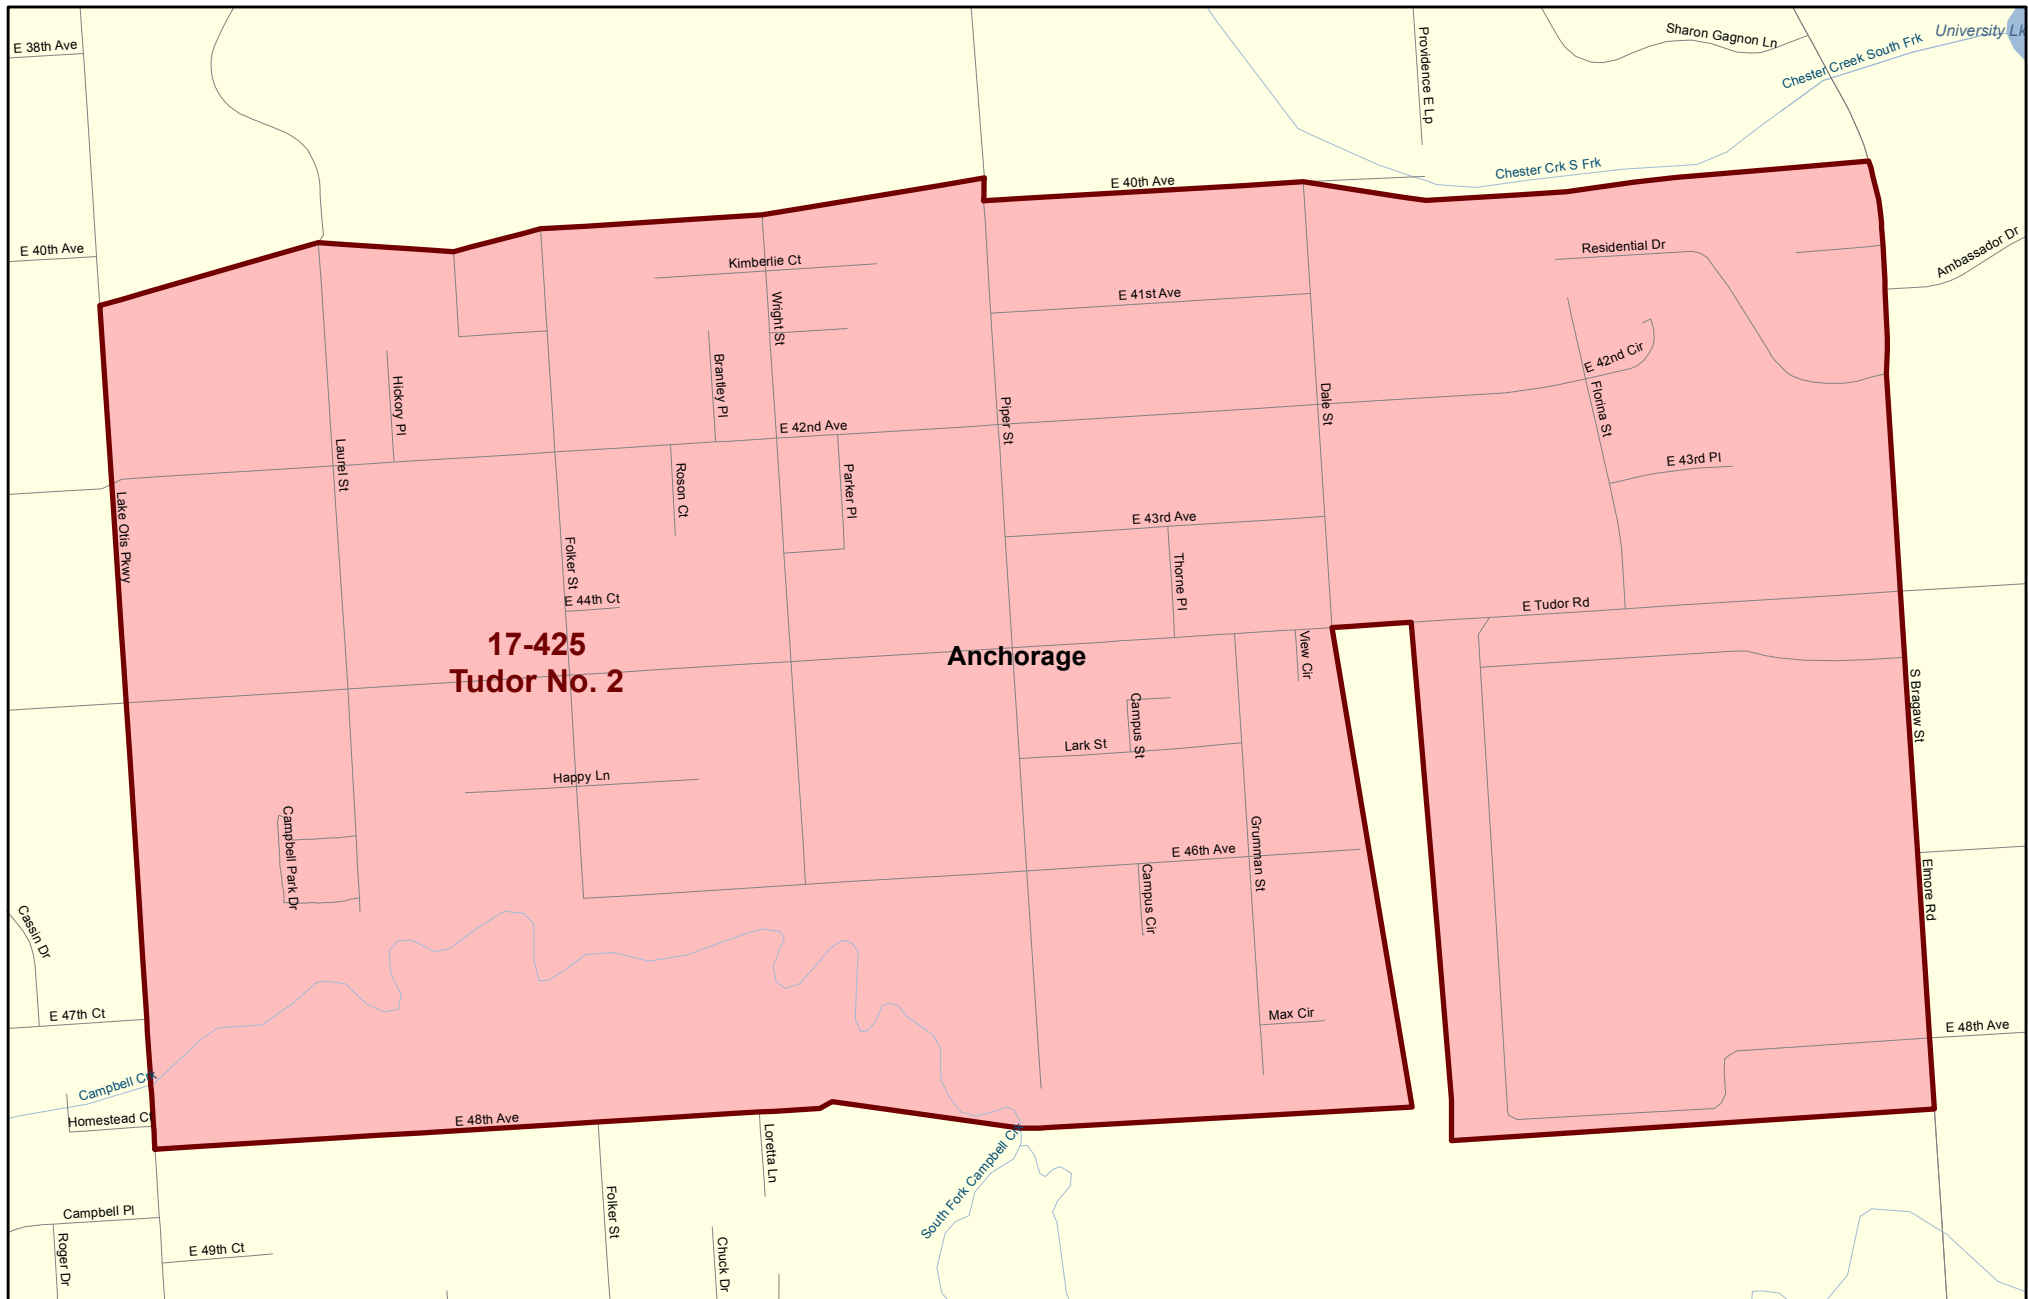

Voting Precinct 17-425 Tudor No. 2

Redistricting Plan July 14, 2013