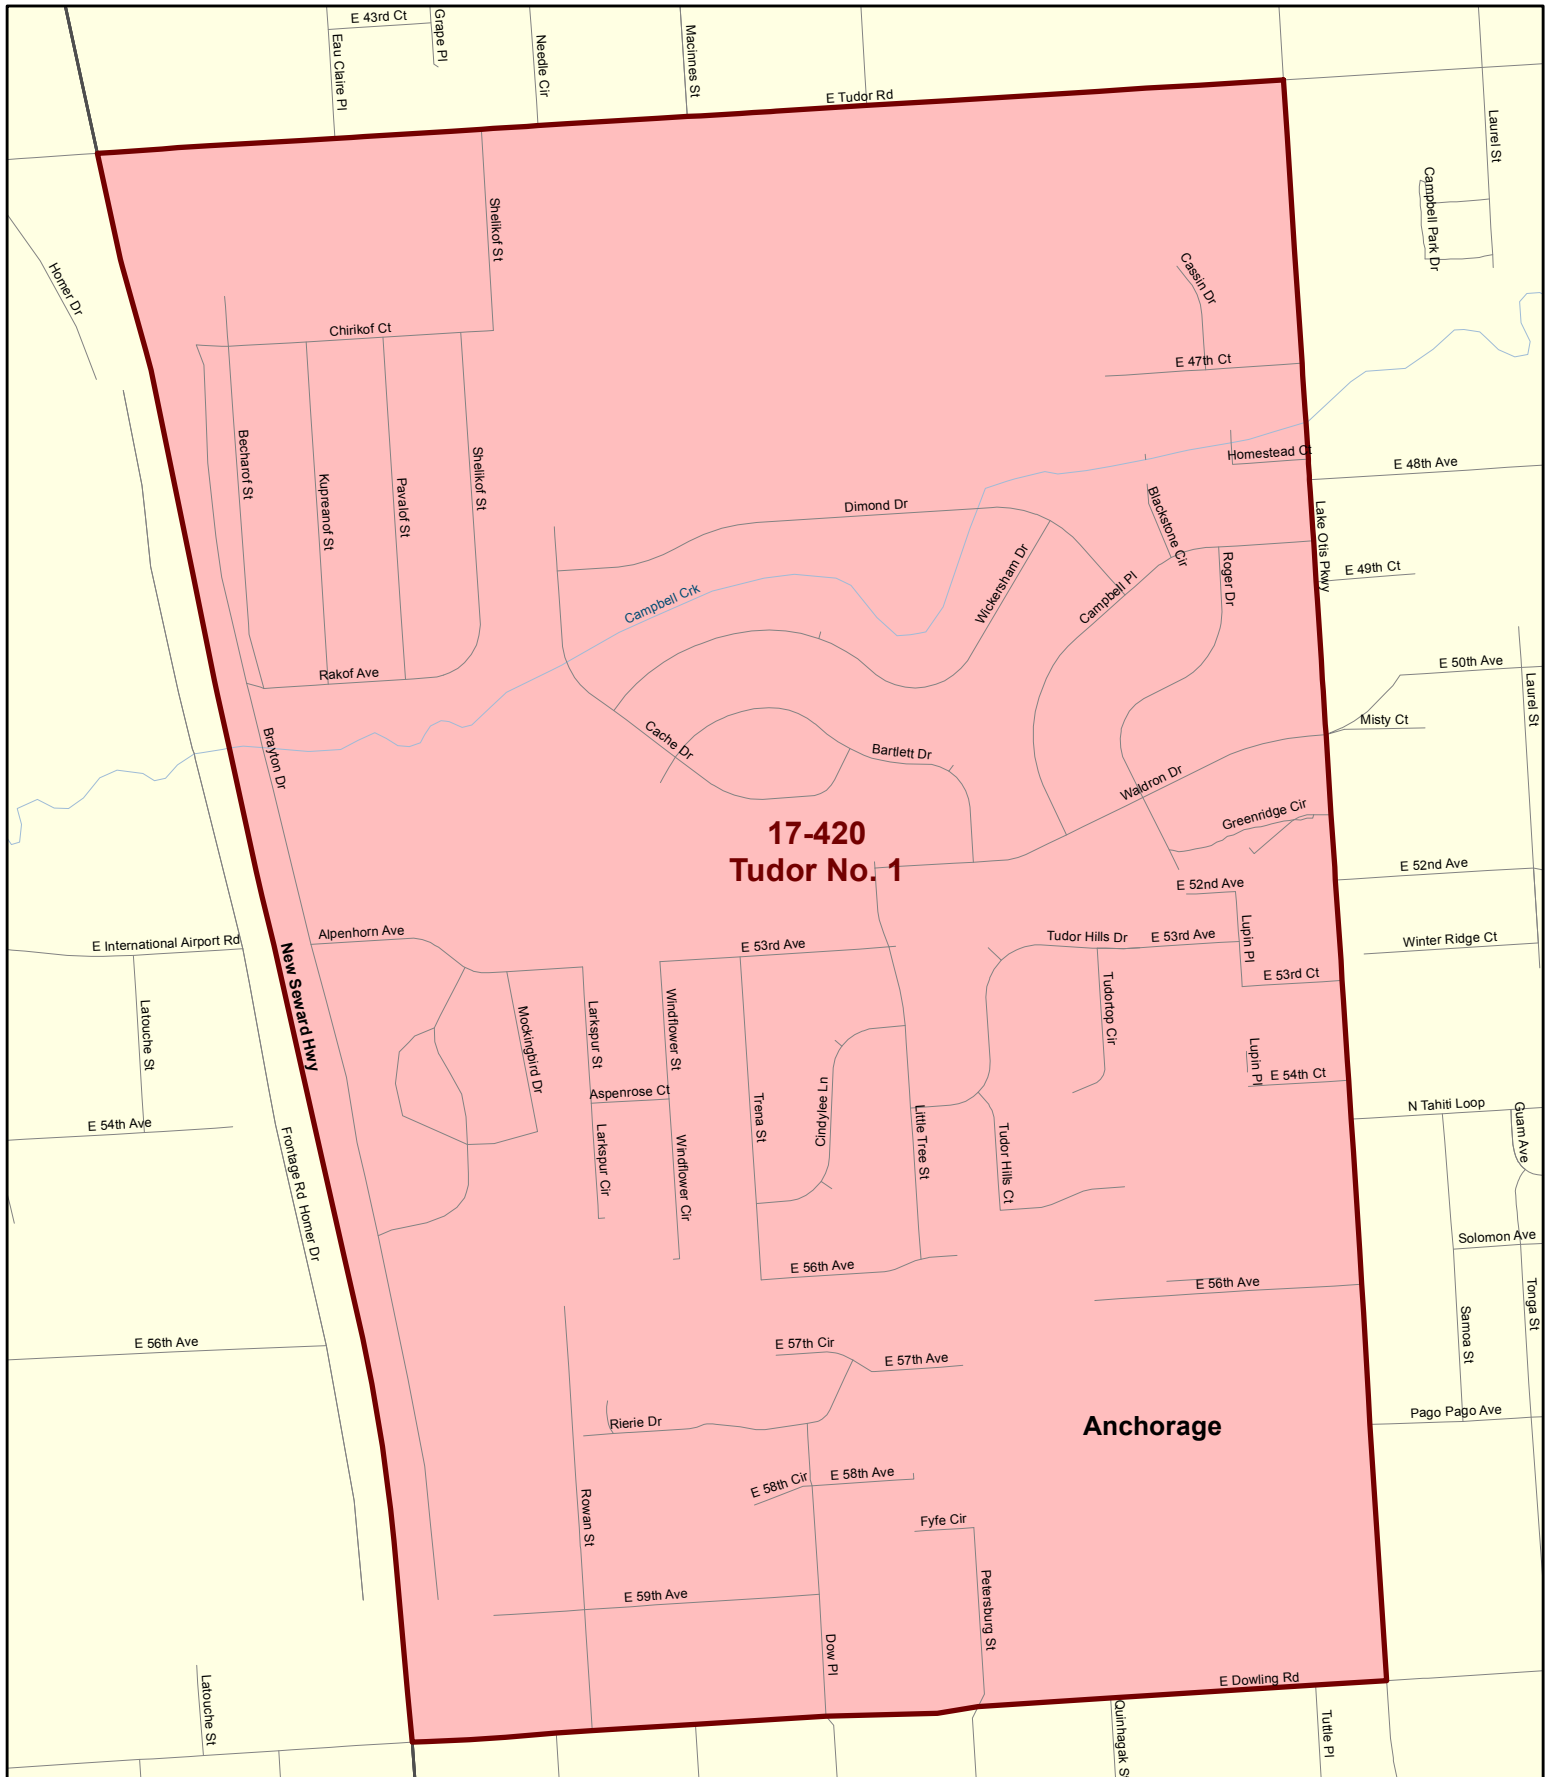

Voting Precinct 17-420 Tudor No. 1

Redistricting Plan July 14, 2013