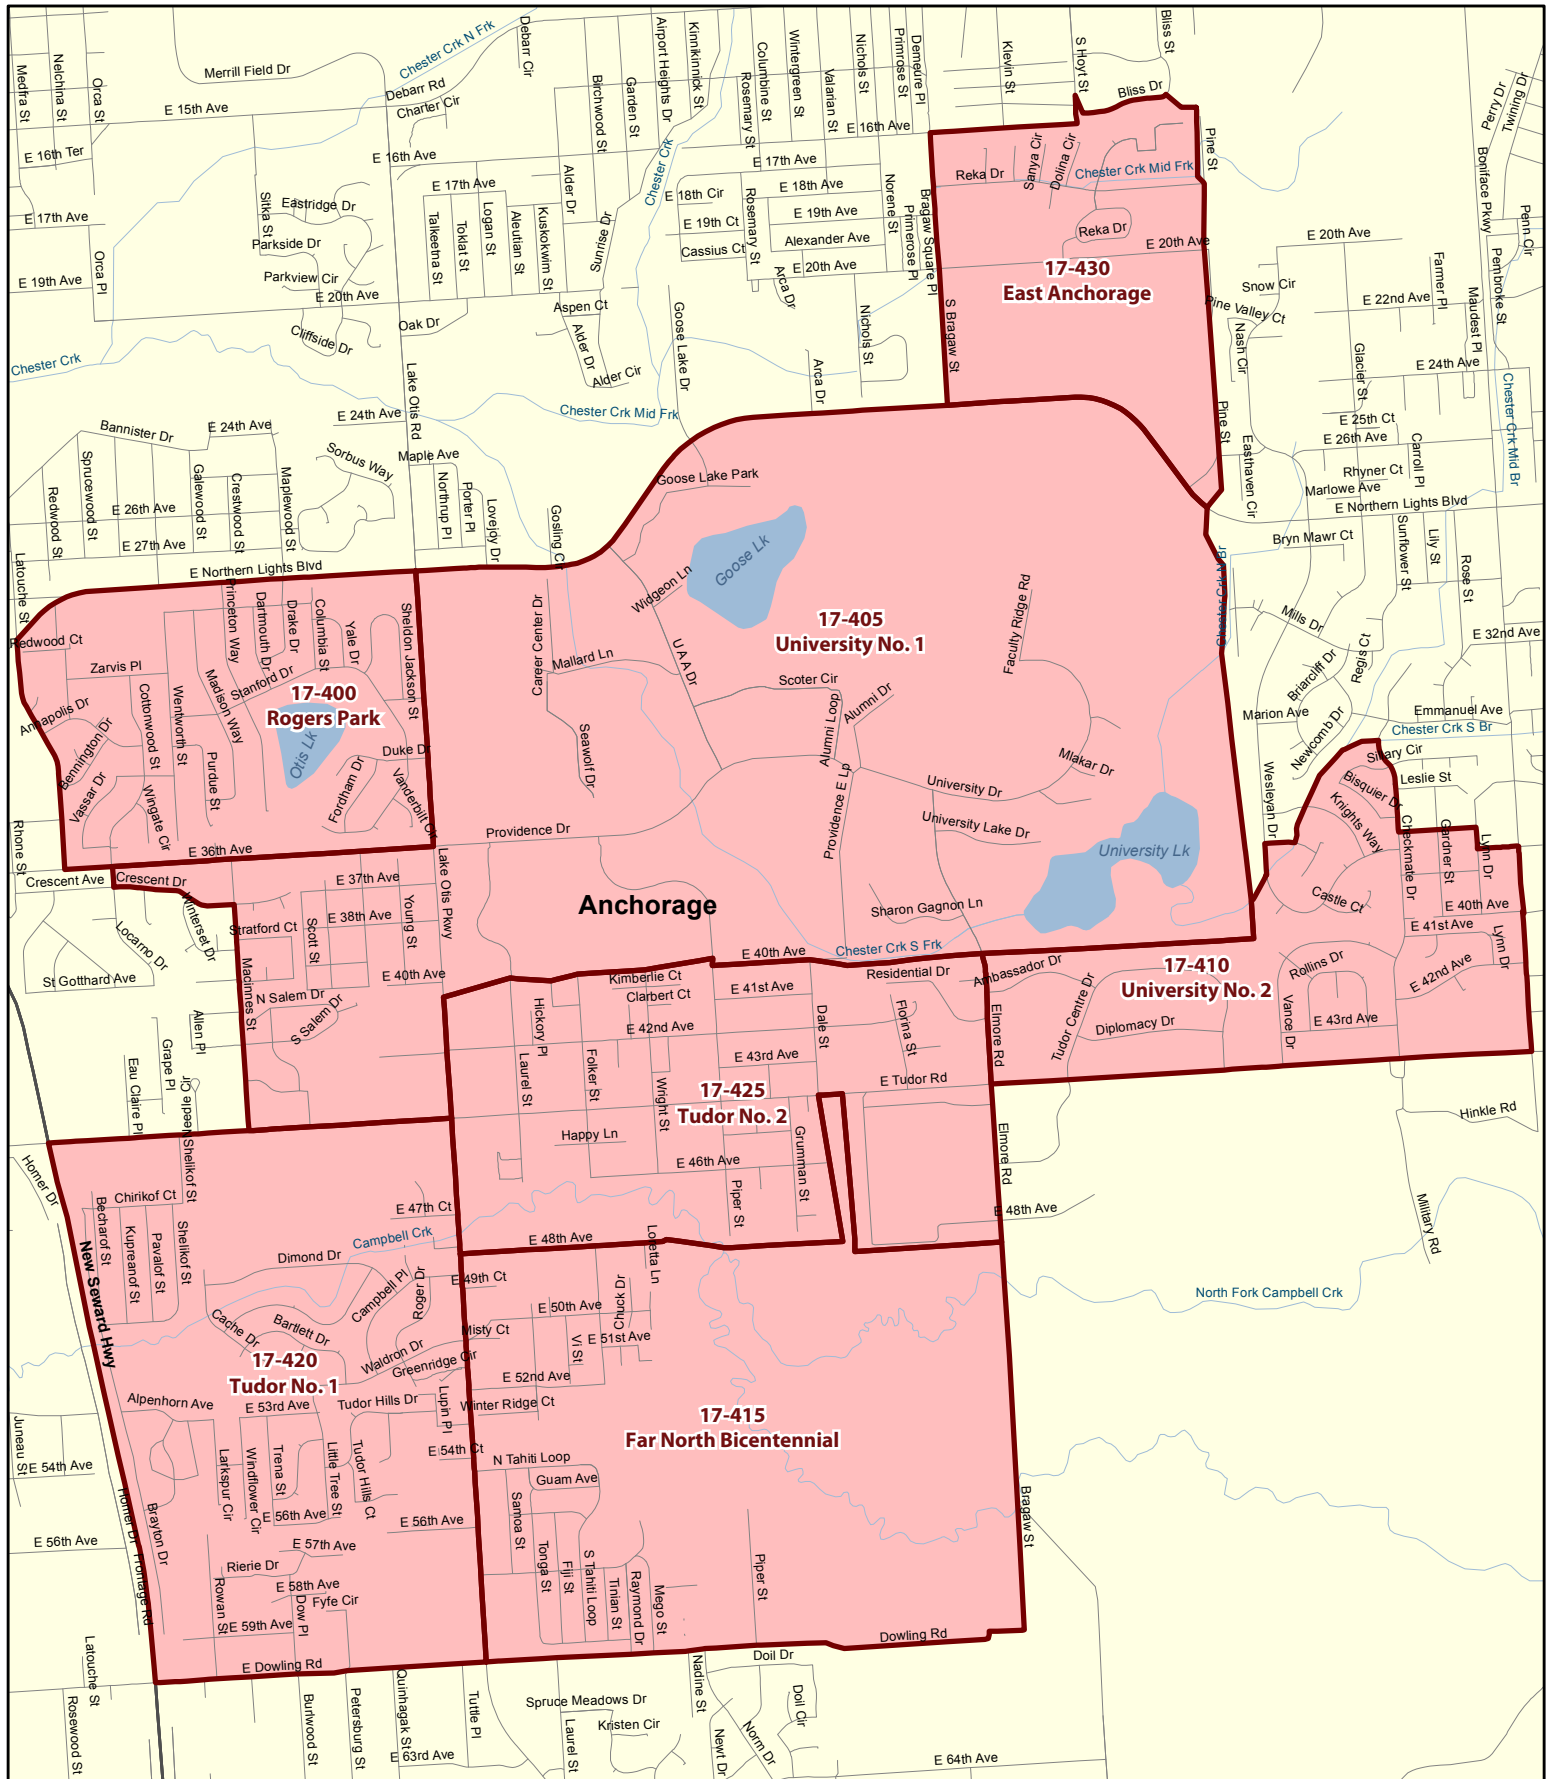

# House District 17

## Redistricting Plan July 14, 2013

# Voting Precinct 17-405 University No. 1

# Voting Precinct 17-420 Tudor No. 1