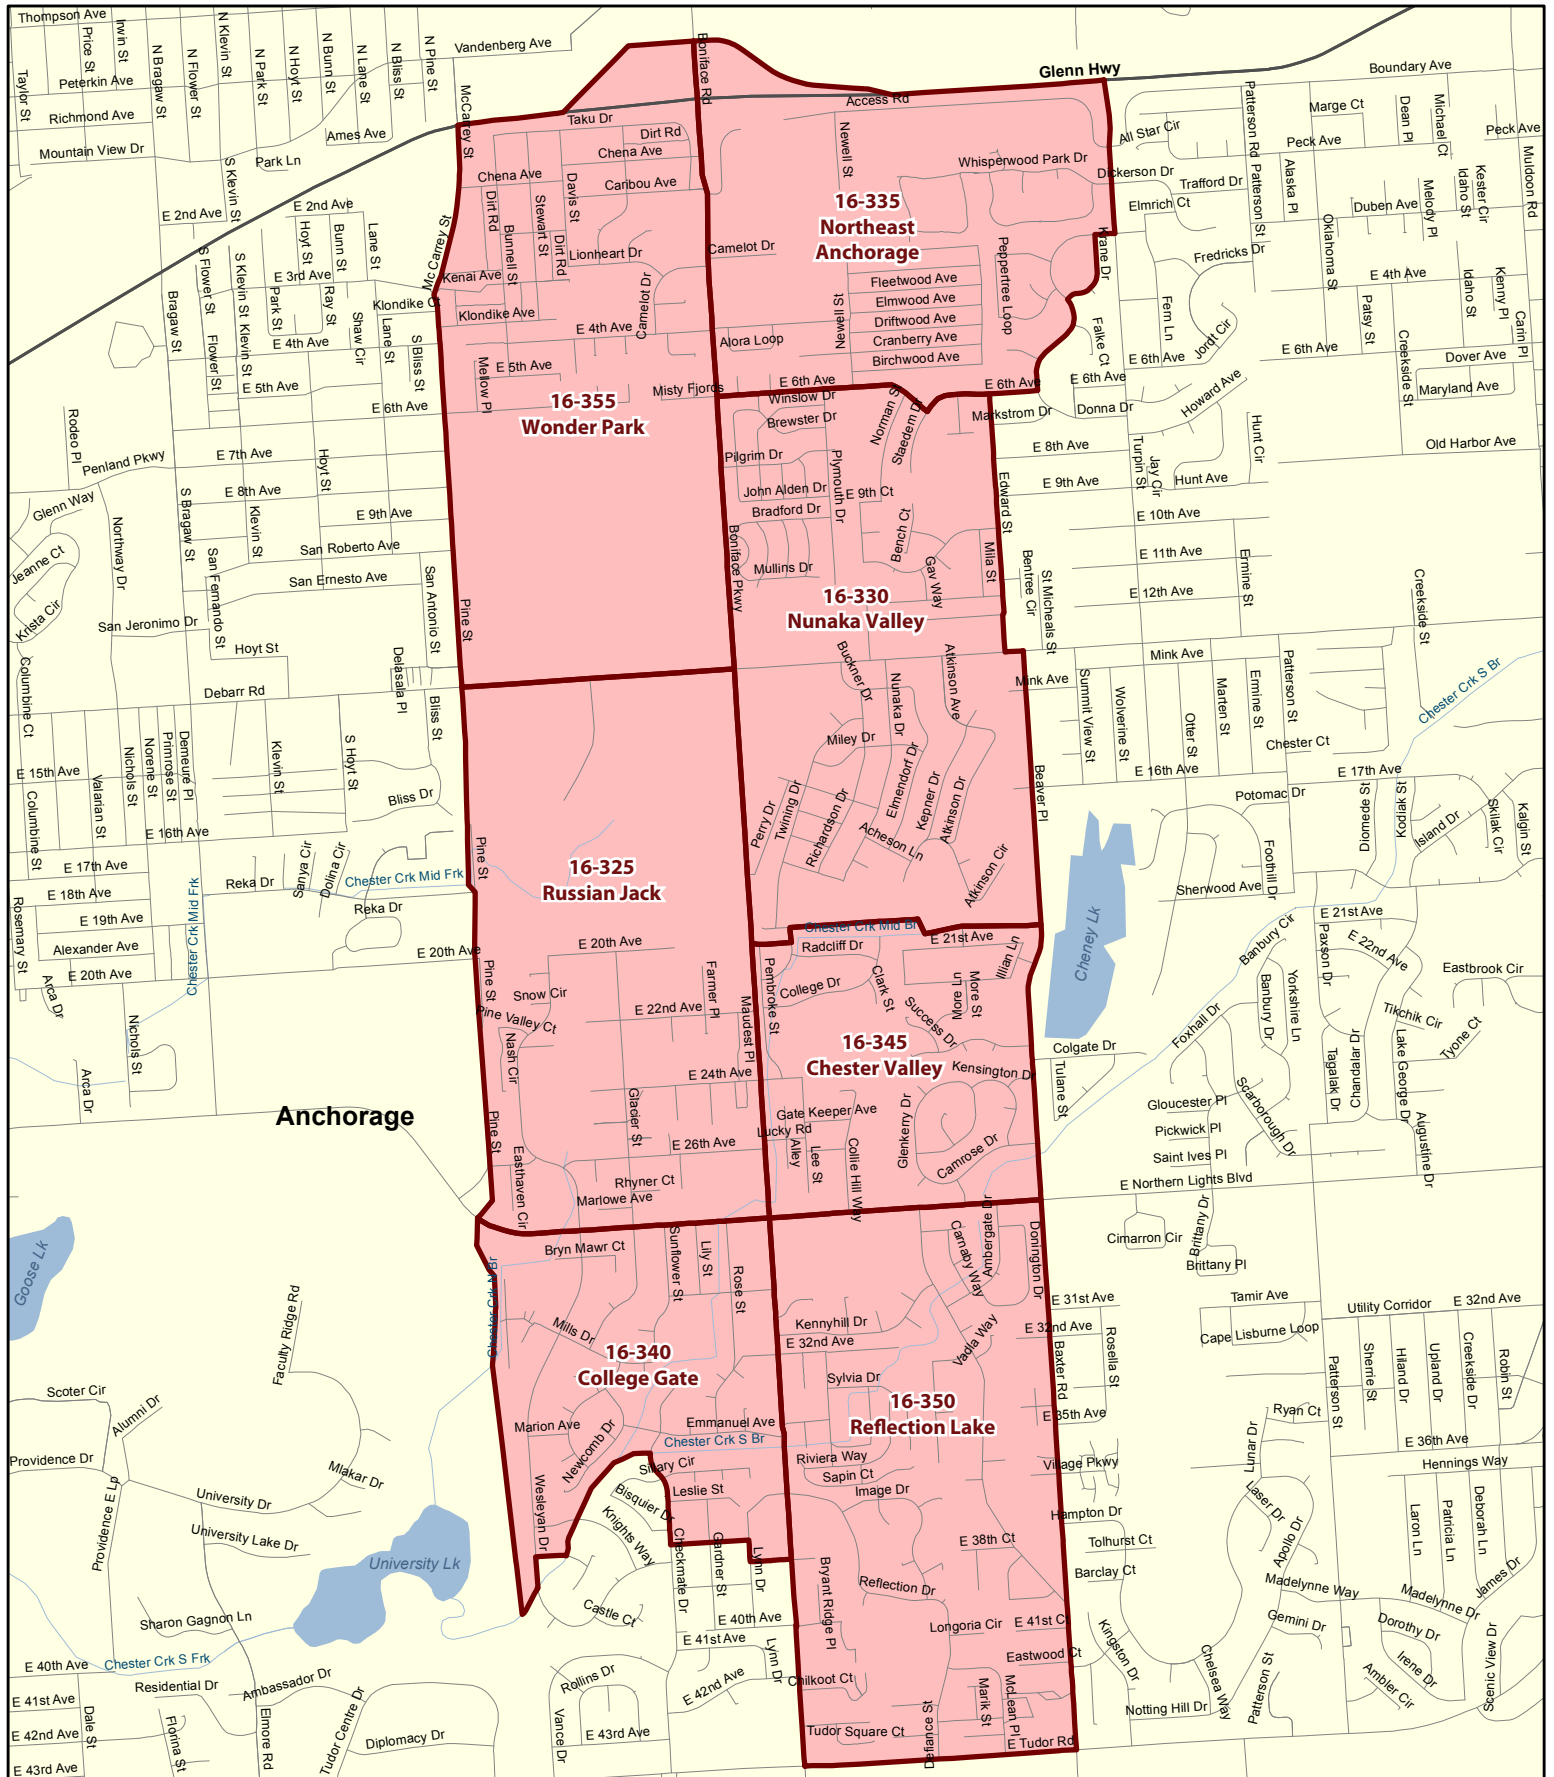

# House District 16

## Redistricting Plan July 14, 2013