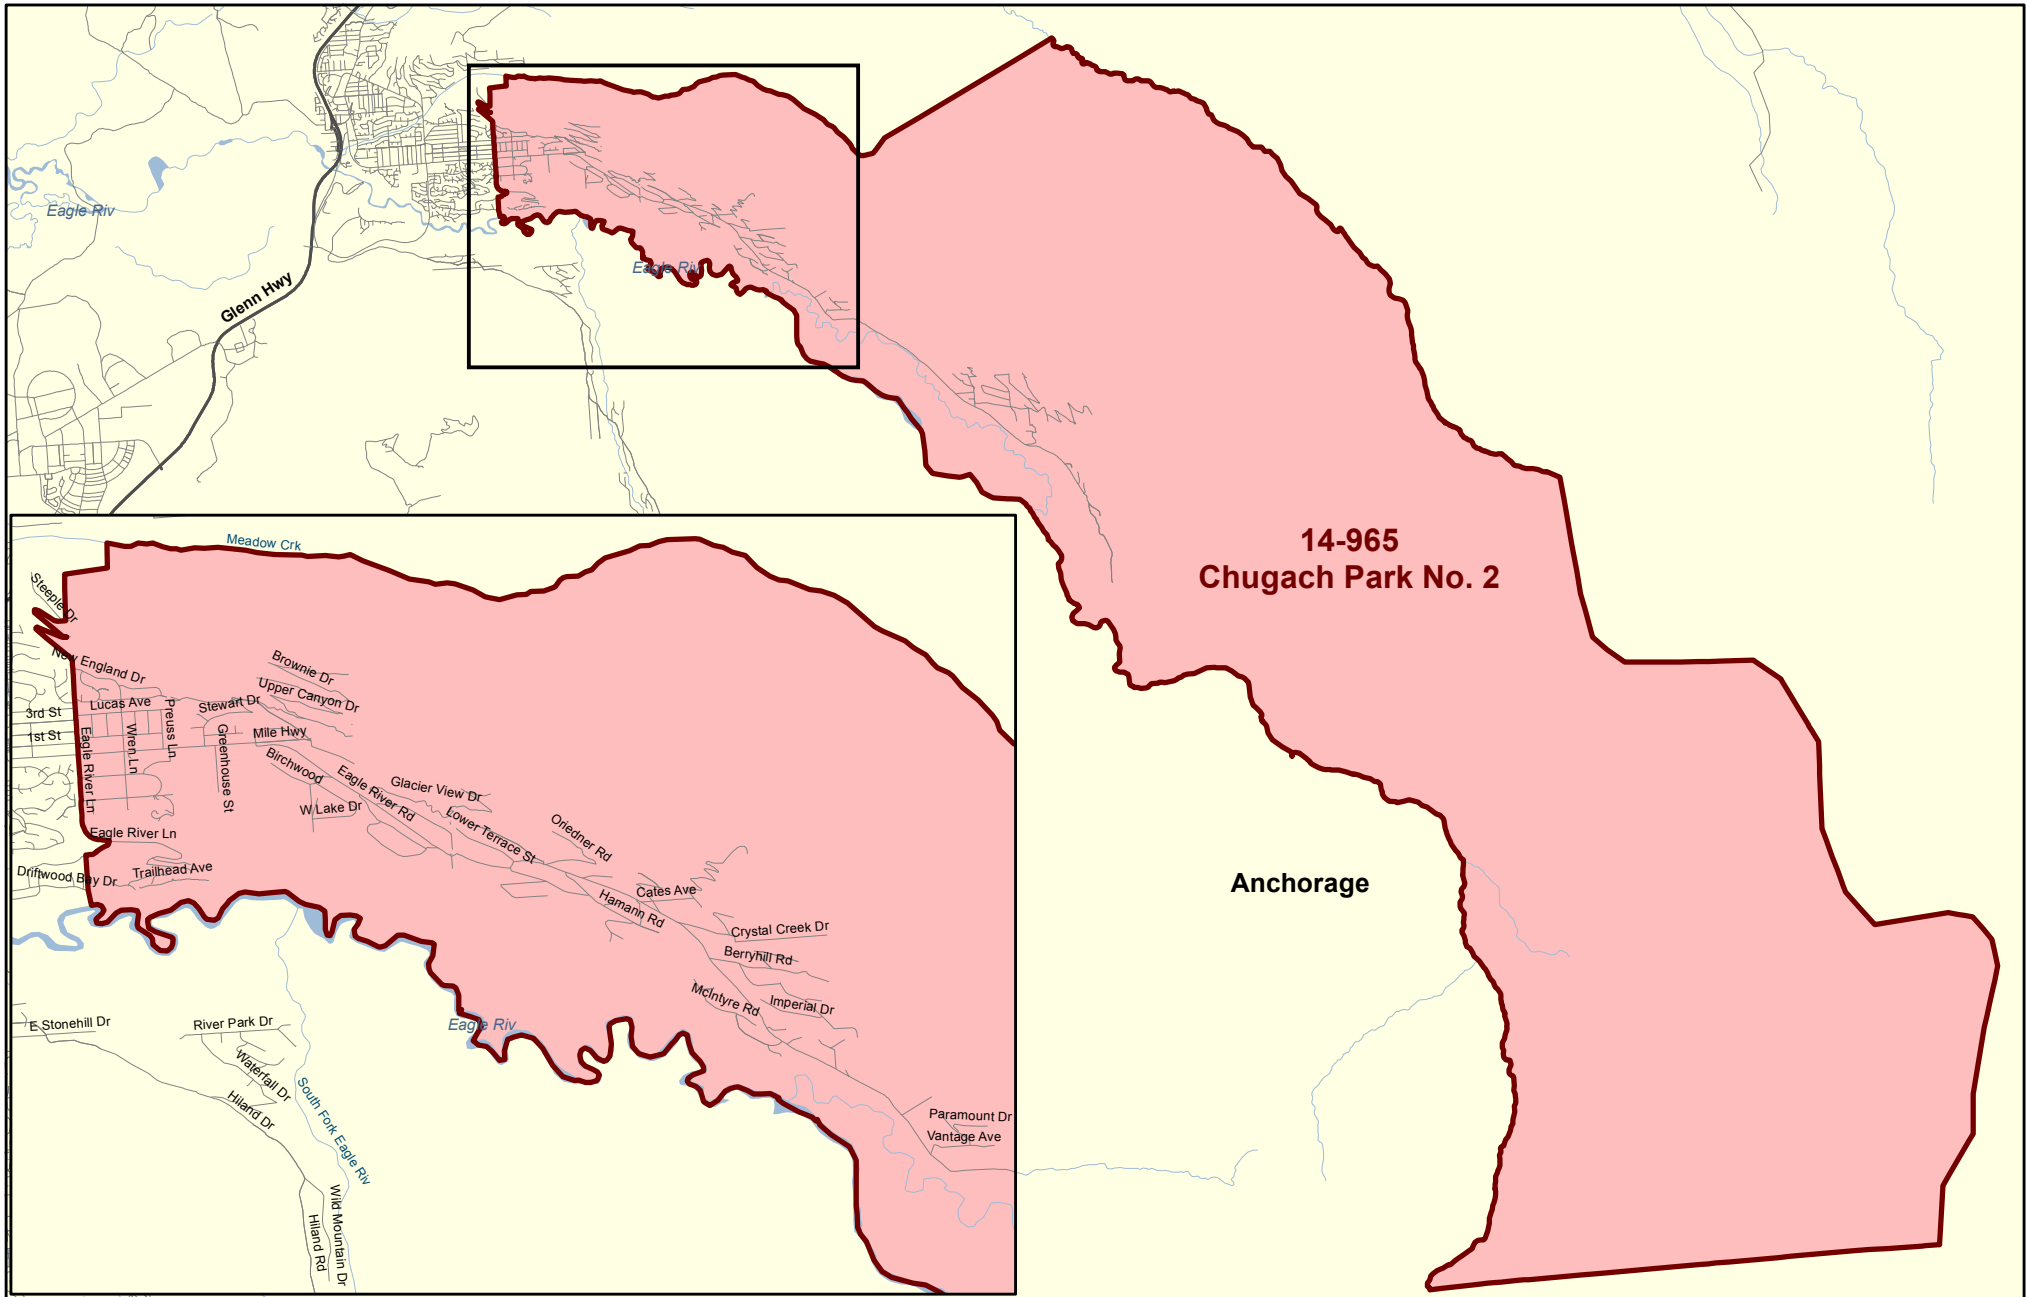

House District 14

Redistricting Plan July 14, 2013

Voting Precinct 14-960 Eagle River No. 2

Redistricting Plan July 14, 2013

Voting Precinct 14-965 Chugach Park No. 2

Redistricting Plan July 14, 2013

**14-965
Chugach Park No. 2**

Anchorage

Map showing detailed street names within the precinct boundary:

- Steeply St
- New England Dr
- 3rd St
- 1st St
- Eagle River Ln
- Driftwood Bay Dr
- E Stonehill Dr
- River Park Dr
- Waterfall Dr
- Hiland Dr
- South Fork Eagle Riv
- Wild Mountain Dr
- Hiland Rd
- W Lake Dr
- Birchwood
- Eagle River Rd
- Lower Terrace St
- Onedner Rd
- Cates Ave
- Hamann Rd
- Crystal Creek Dr
- Berryhill Rd
- McNlyre Rd
- Imperial Dr
- Paramount Dr
- Vantage Ave
- Meadow Crk
- Brownie Dr
- Upper Canyon Dr
- Mile Hwy
- Glacier View Dr
- Greenhouse St
- Wien Ln
- Preuss Ln
- Stewart Dr
- Trailhead Ave