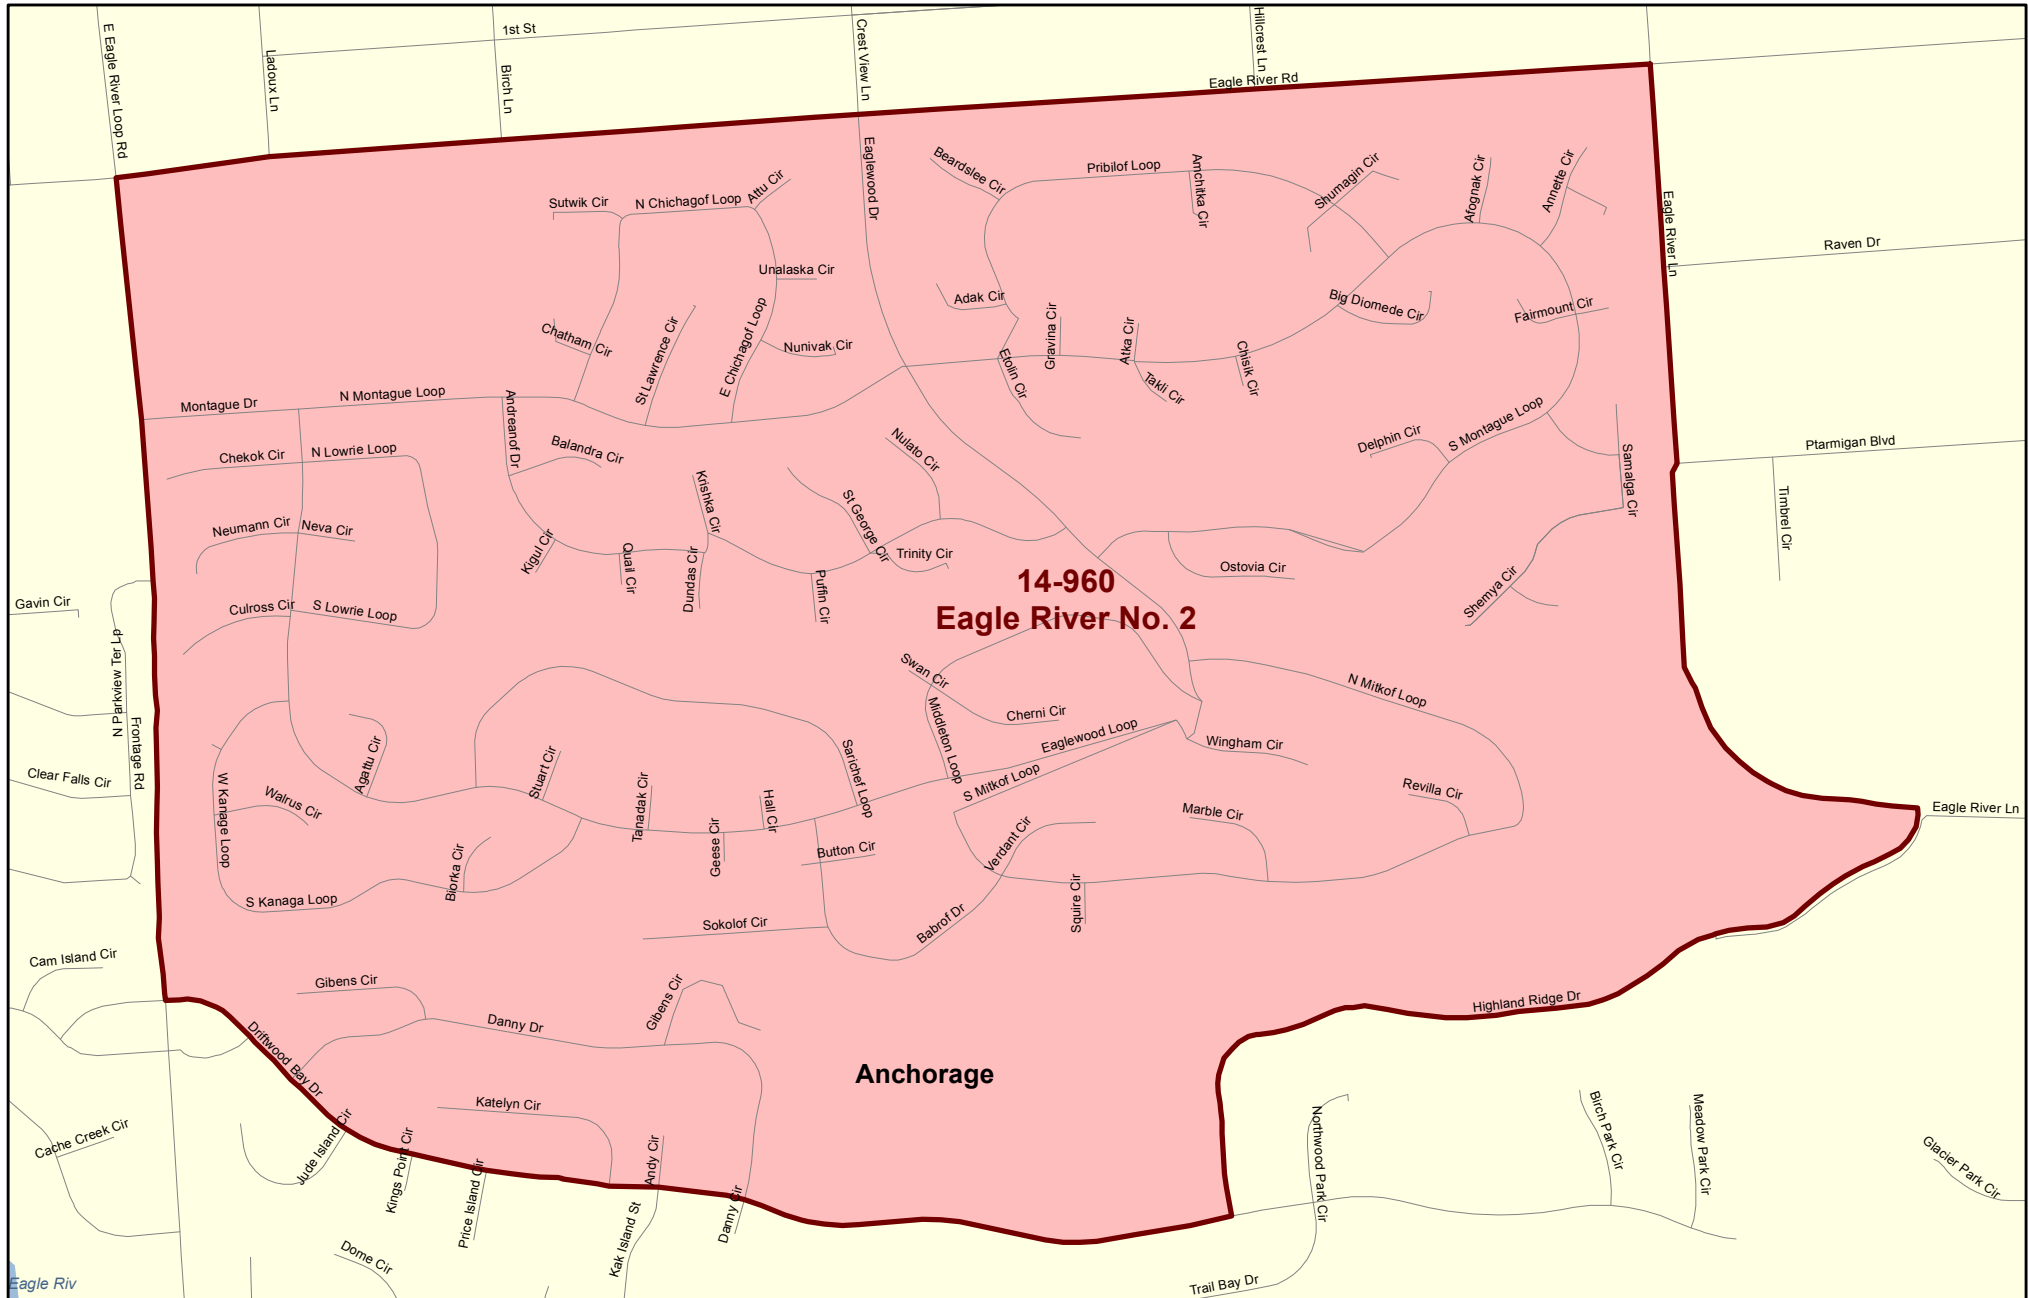

House District 14

Redistricting Plan July 14, 2013

Voting Precinct 14-960 Eagle River No. 2

Redistricting Plan July 14, 2013

Voting Precinct 14-965 Chugach Park No. 2

Redistricting Plan July 14, 2013

**14-965
Chugach Park No. 2**

Anchorage

Map showing detailed street names within the precinct boundary:

- Steeply St
- New England Dr
- 3rd St
- 1st St
- Eagle River Ln
- Driftwood Bay Dr
- E Stonehill Dr
- River Park Dr
- Waterfall Dr
- Hiland Dr
- South Fork Eagle Riv
- Wild Mountain Dr
- Hiland Rd
- W Lake Dr
- Birchwood
- Eagle River Rd
- Lower Terrace St
- Onedner Rd
- Cates Ave
- Hamann Rd
- Crystal Creek Dr
- Berryhill Rd
- McNlyre Rd
- Imperial Dr
- Paramount Dr
- Vantage Ave
- Meadow Crk
- Brownie Dr
- Upper Canyon Dr
- Mile Hwy
- Glacier View Dr
- Greenhouse St
- Wien Ln
- Preuss Ln
- Stewart Dr
- Trailhead Ave