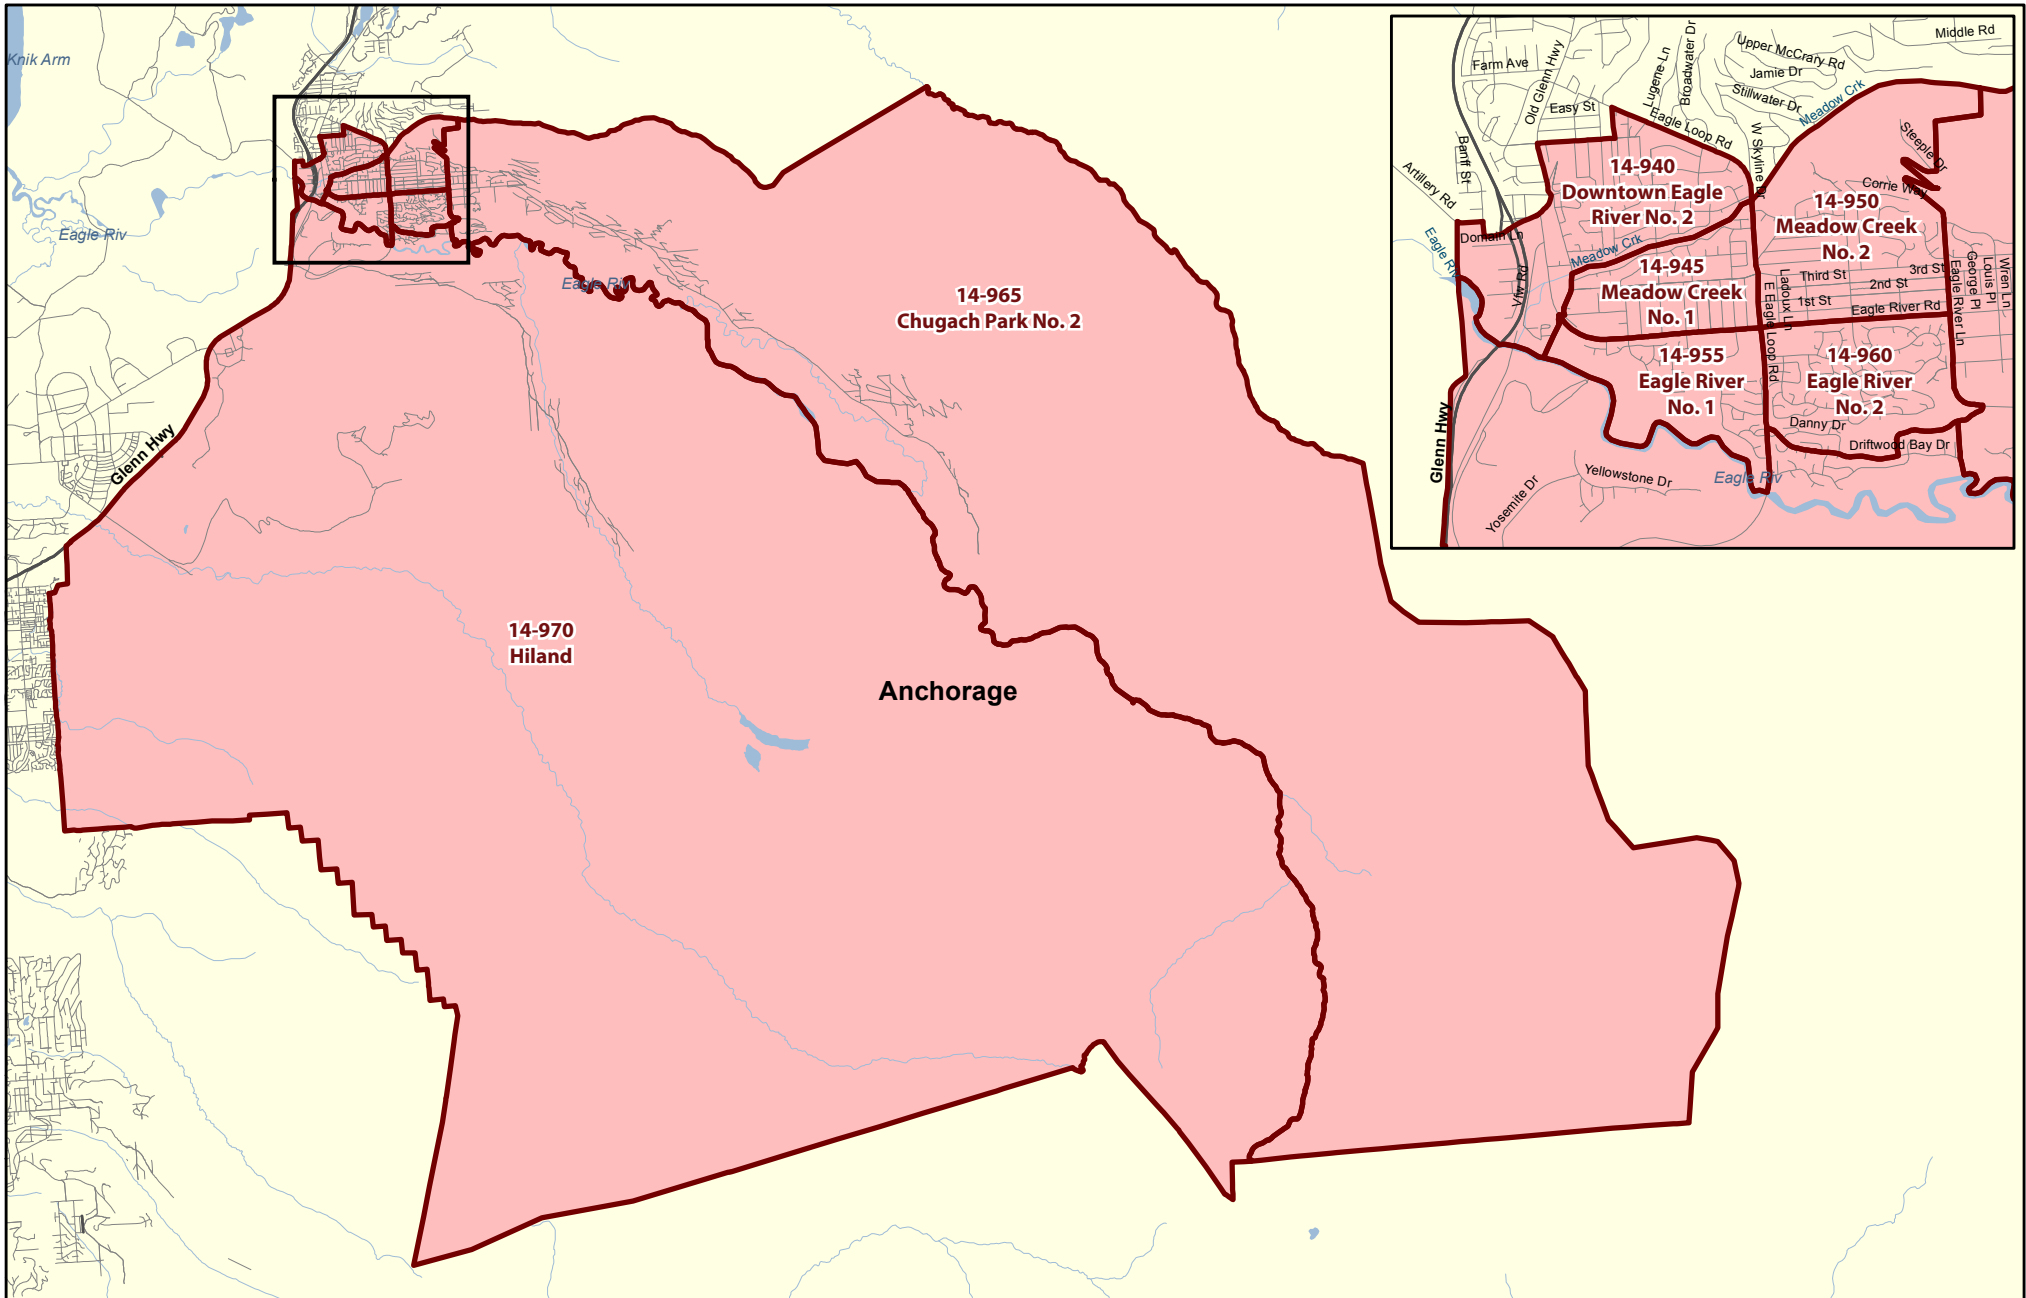

House District 14

Redistricting Plan July 14, 2013

Voting Precinct 14-960 Eagle River No. 2

Redistricting Plan July 14, 2013

Voting Precinct 14-965 Chugach Park No. 2

Redistricting Plan July 14, 2013

**14-965
Chugach Park No. 2**

Anchorage

Map showing detailed street names within the precinct boundary:

- Steeply St
- New England Dr
- 3rd St
- 1st St
- Eagle River Ln
- Driftwood Bay Dr
- E Stonehill Dr
- River Park Dr
- Waterfall Dr
- Hiland Dr
- South Fork Eagle Riv
- Wild Mountain Dr
- Hiland Rd
- W Lake Dr
- Birchwood
- Eagle River Rd
- Lower Terrace St
- Onedner Rd
- Cates Ave
- Hamann Rd
- Crystal Creek Dr
- Berryhill Rd
- McNlyre Rd
- Imperial Dr
- Paramount Dr
- Vantage Ave
- Meadow Crk
- Brownie Dr
- Upper Canyon Dr
- Mile Hwy
- Glacier View Dr
- Greenhouse St
- Wien Ln
- Preuss Ln
- Stewart Dr
- Trailhead Ave